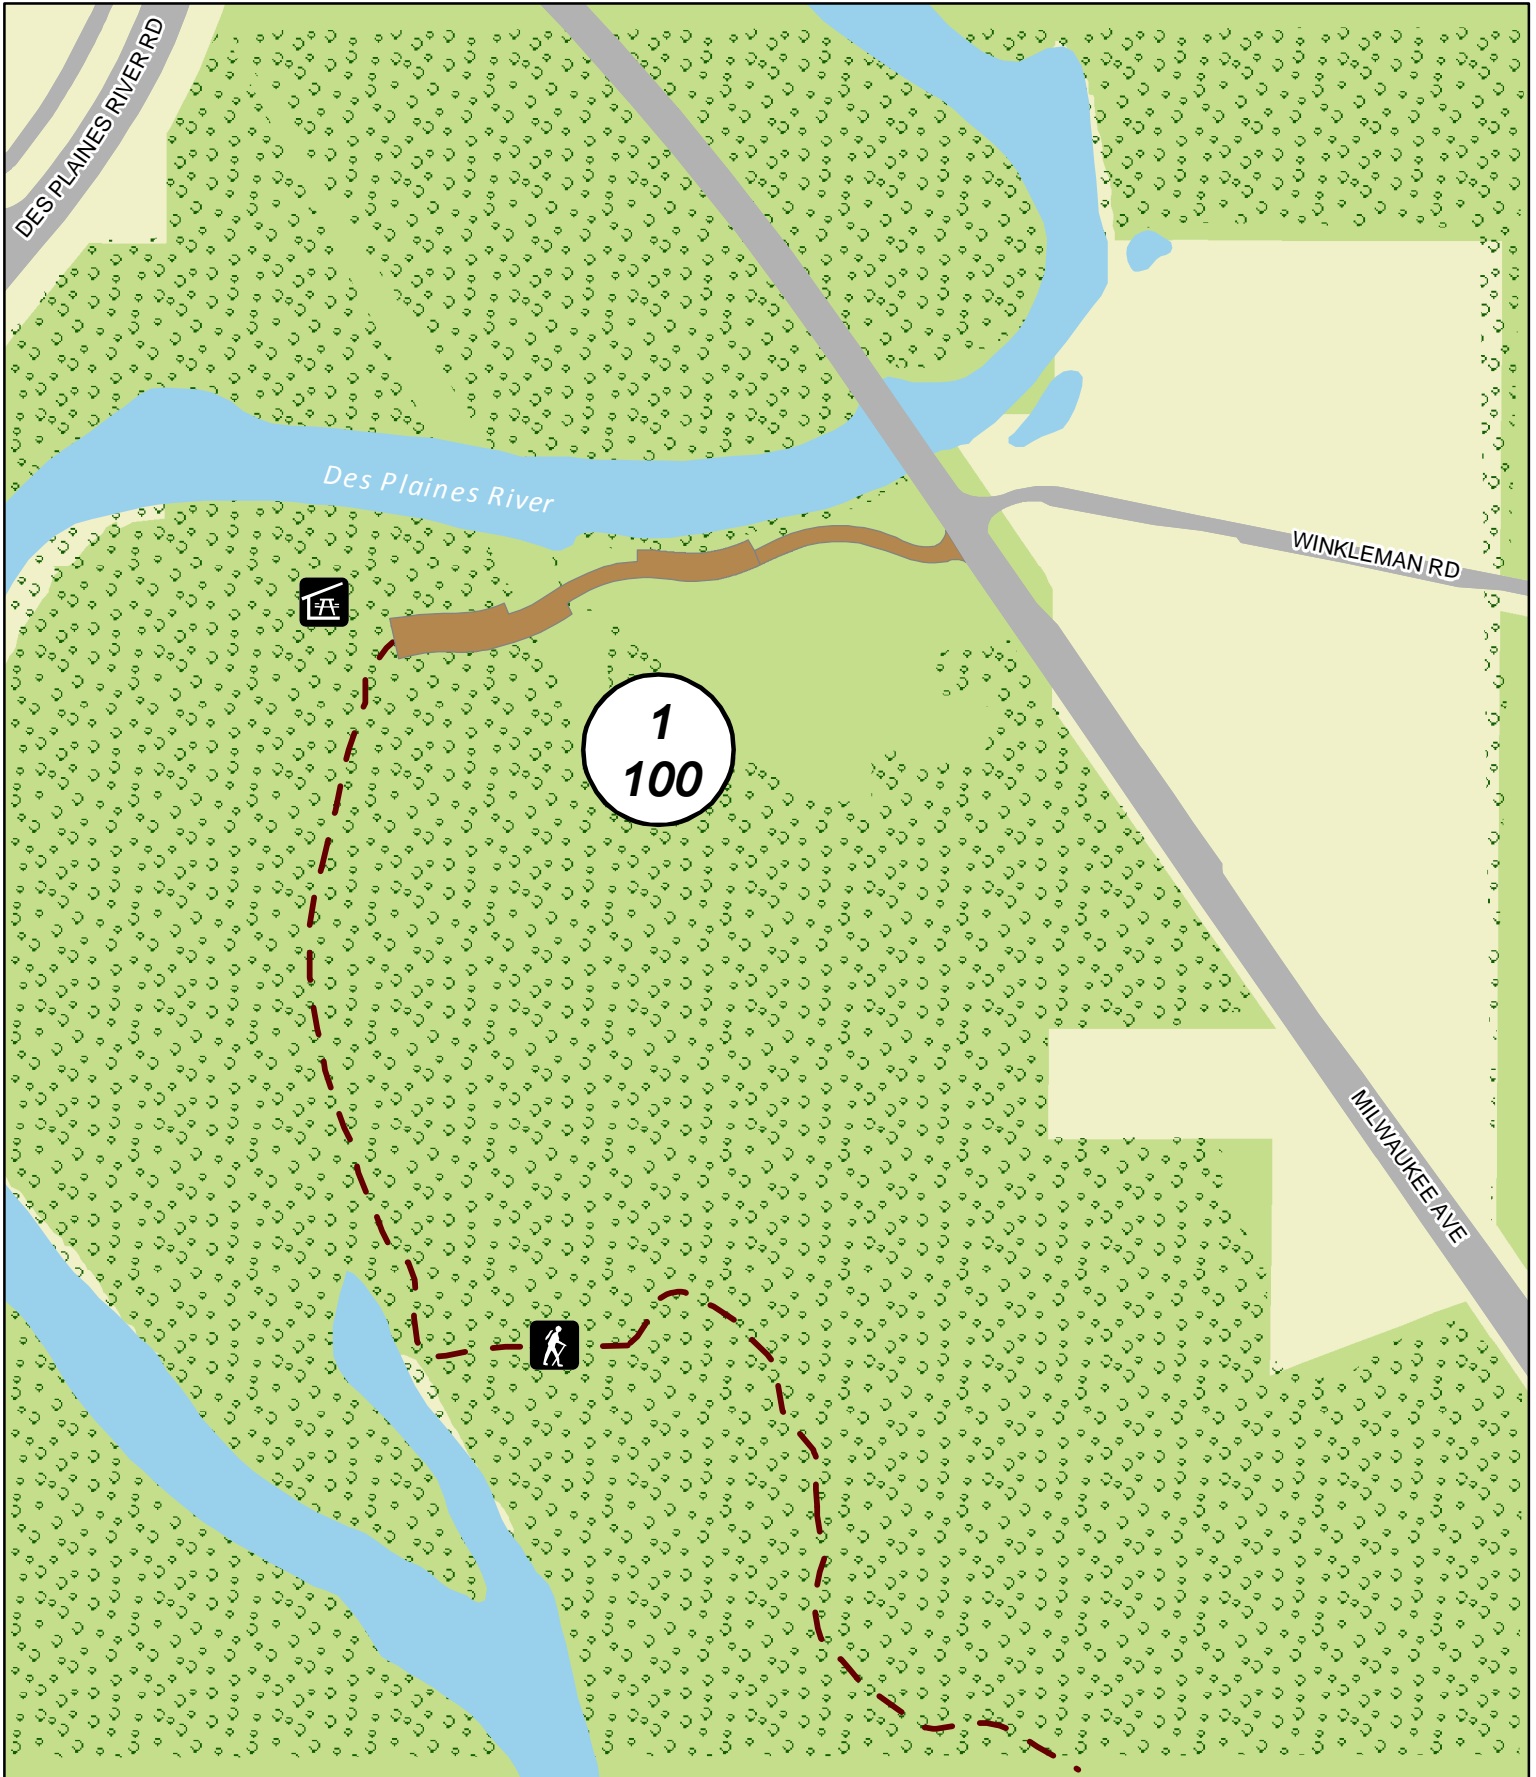

Picnic
Groves

Allison Woods

DES PLAINES DIVISION

0 50 100 200 Feet

1
000
Grove Number
Capacity

 Shelter

 Parking

 Unpaved Trail

 Trees

Rev. 11-2012