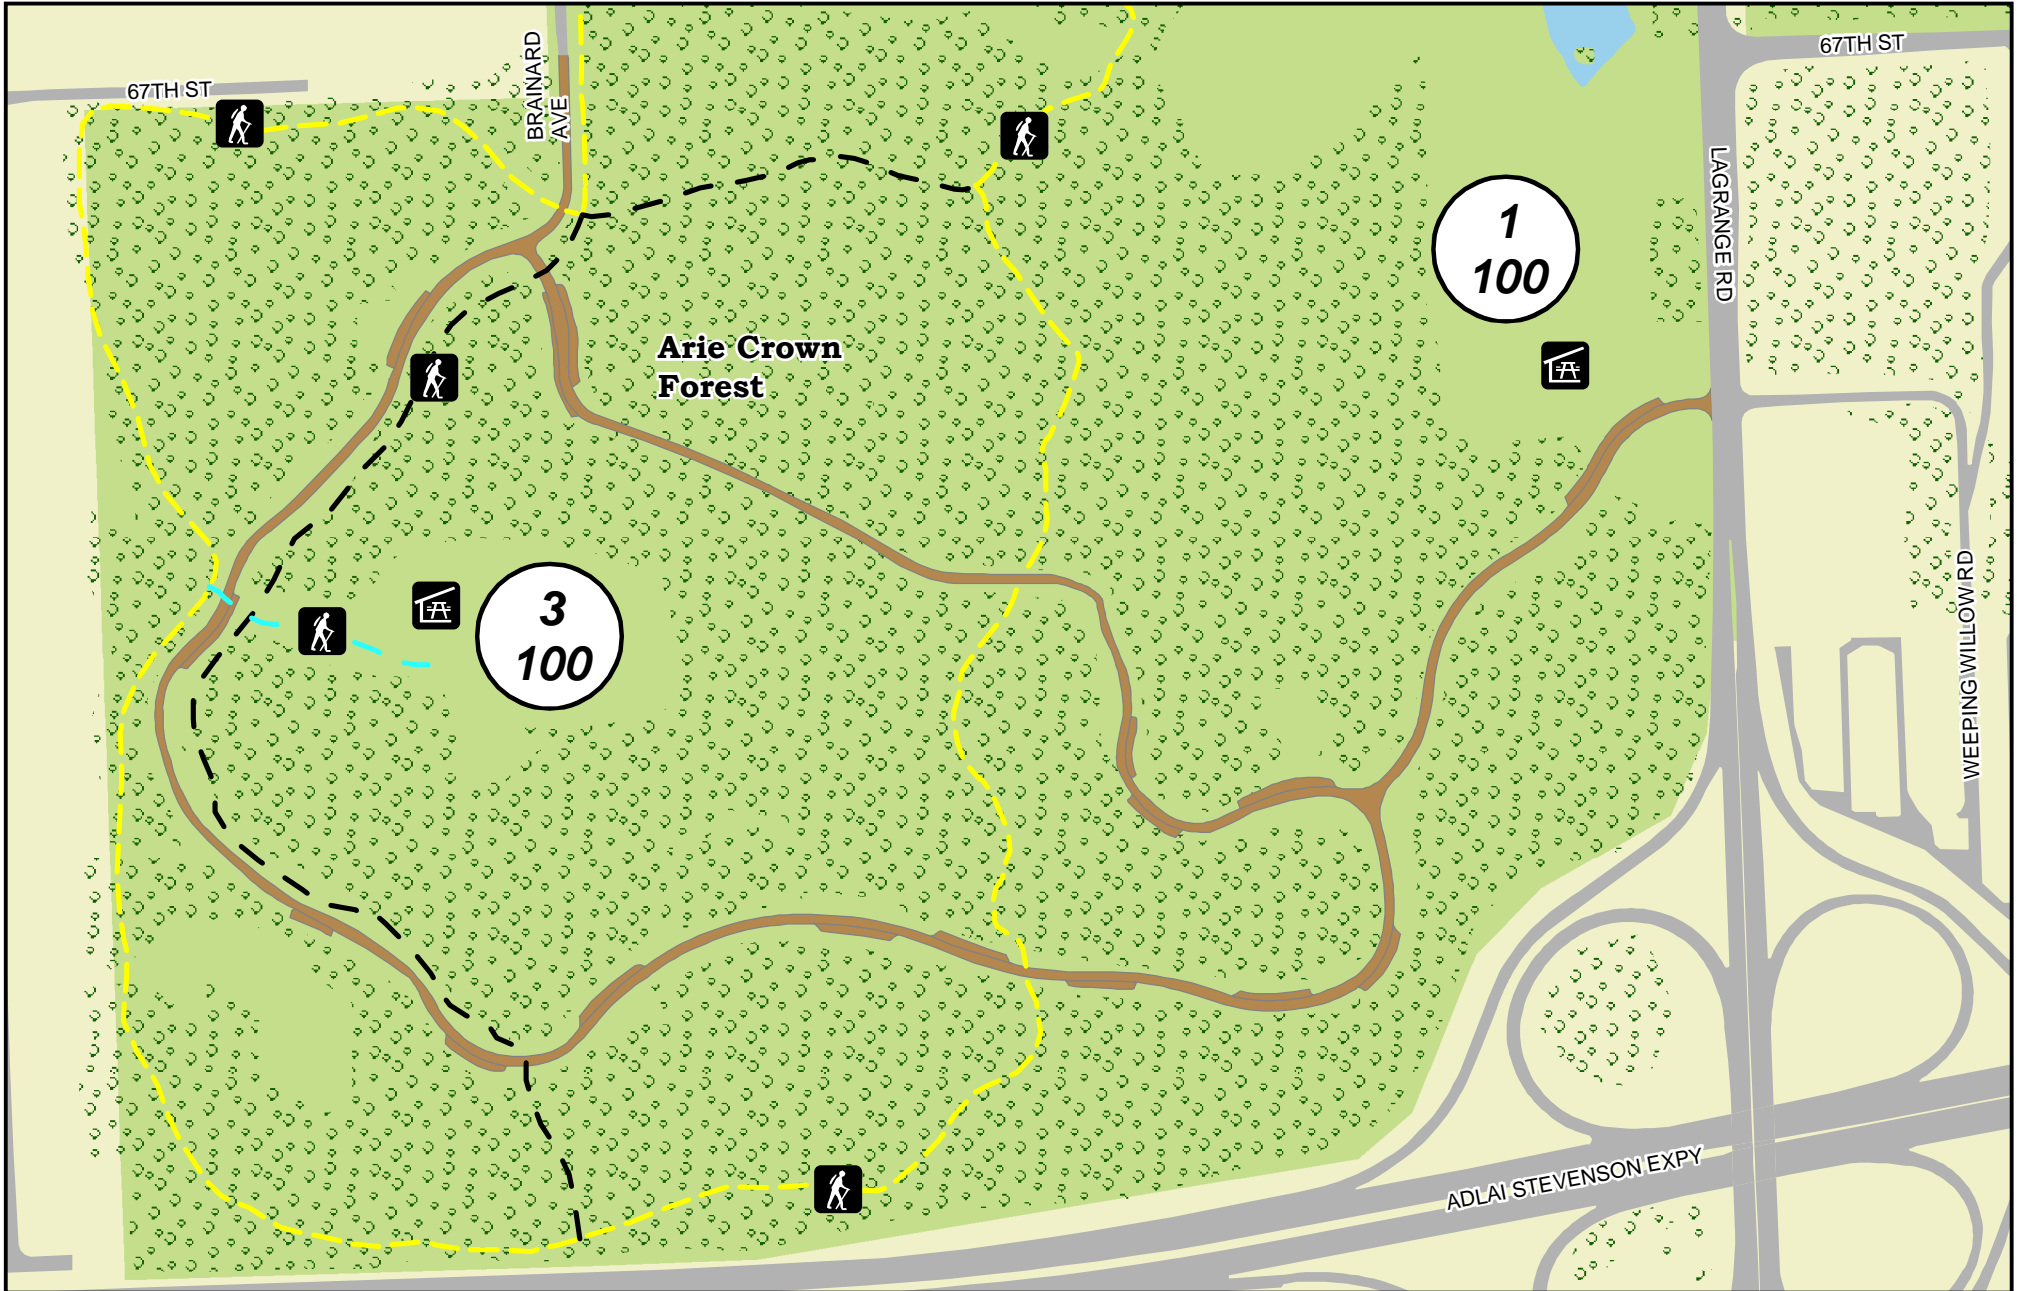

Picnic Groves

Arie Crown Forest

SALT CREEK DIVISION

0 100 200 400 Feet

1 — Grove Number
000 — Capacity

 Unpaved Trail
 Shelter

 Trees
 Parking