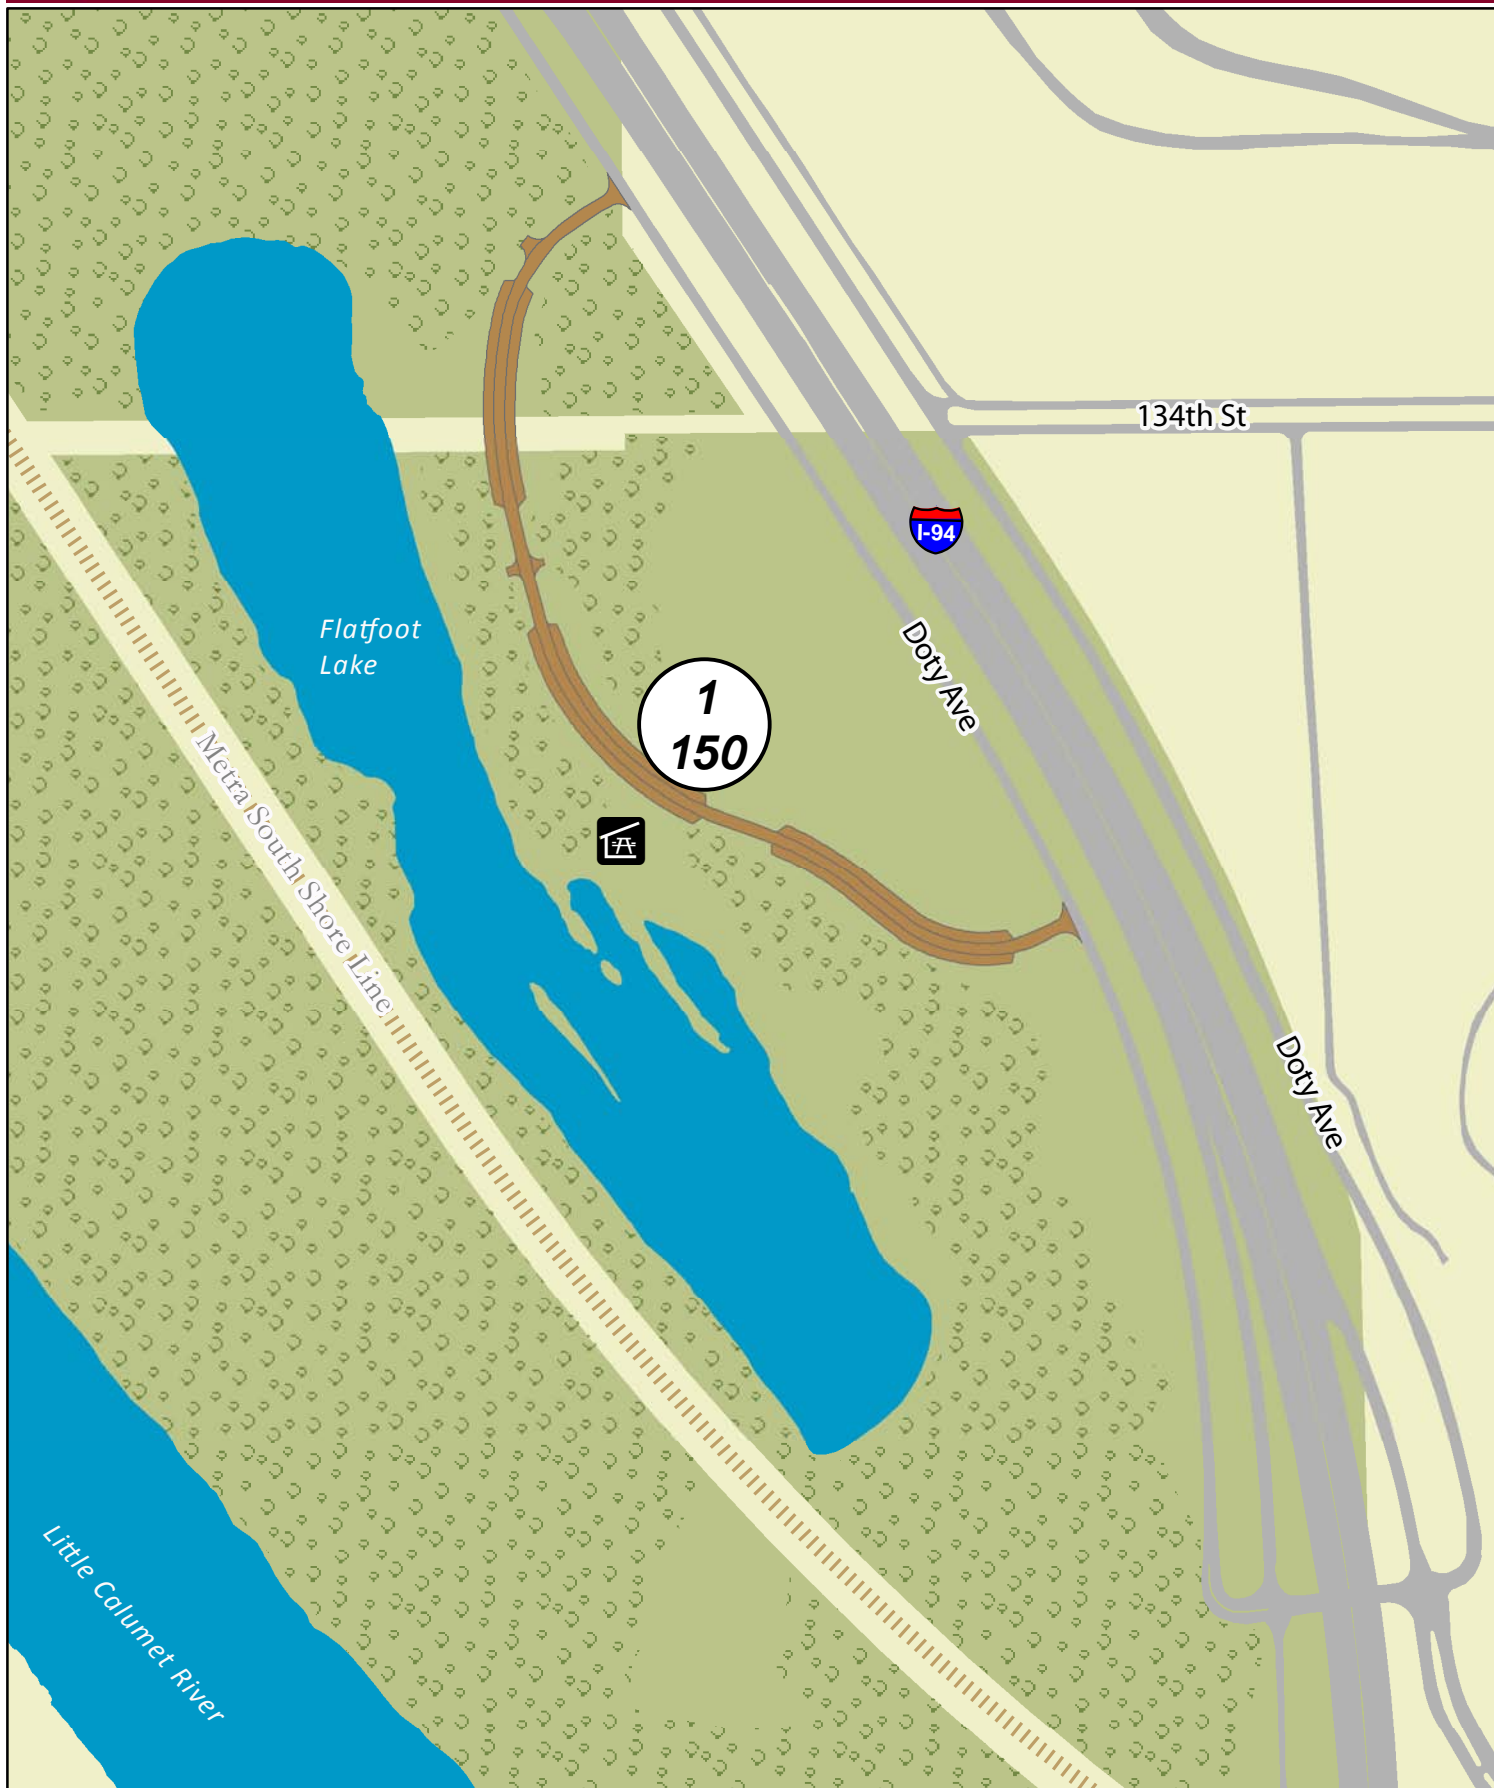

Picnic Groves

Beaubien Woods

CALUMET DIVISION

1
000
Grove Number
Capacity

Shelter

Tree Cover

Parking

Railroad