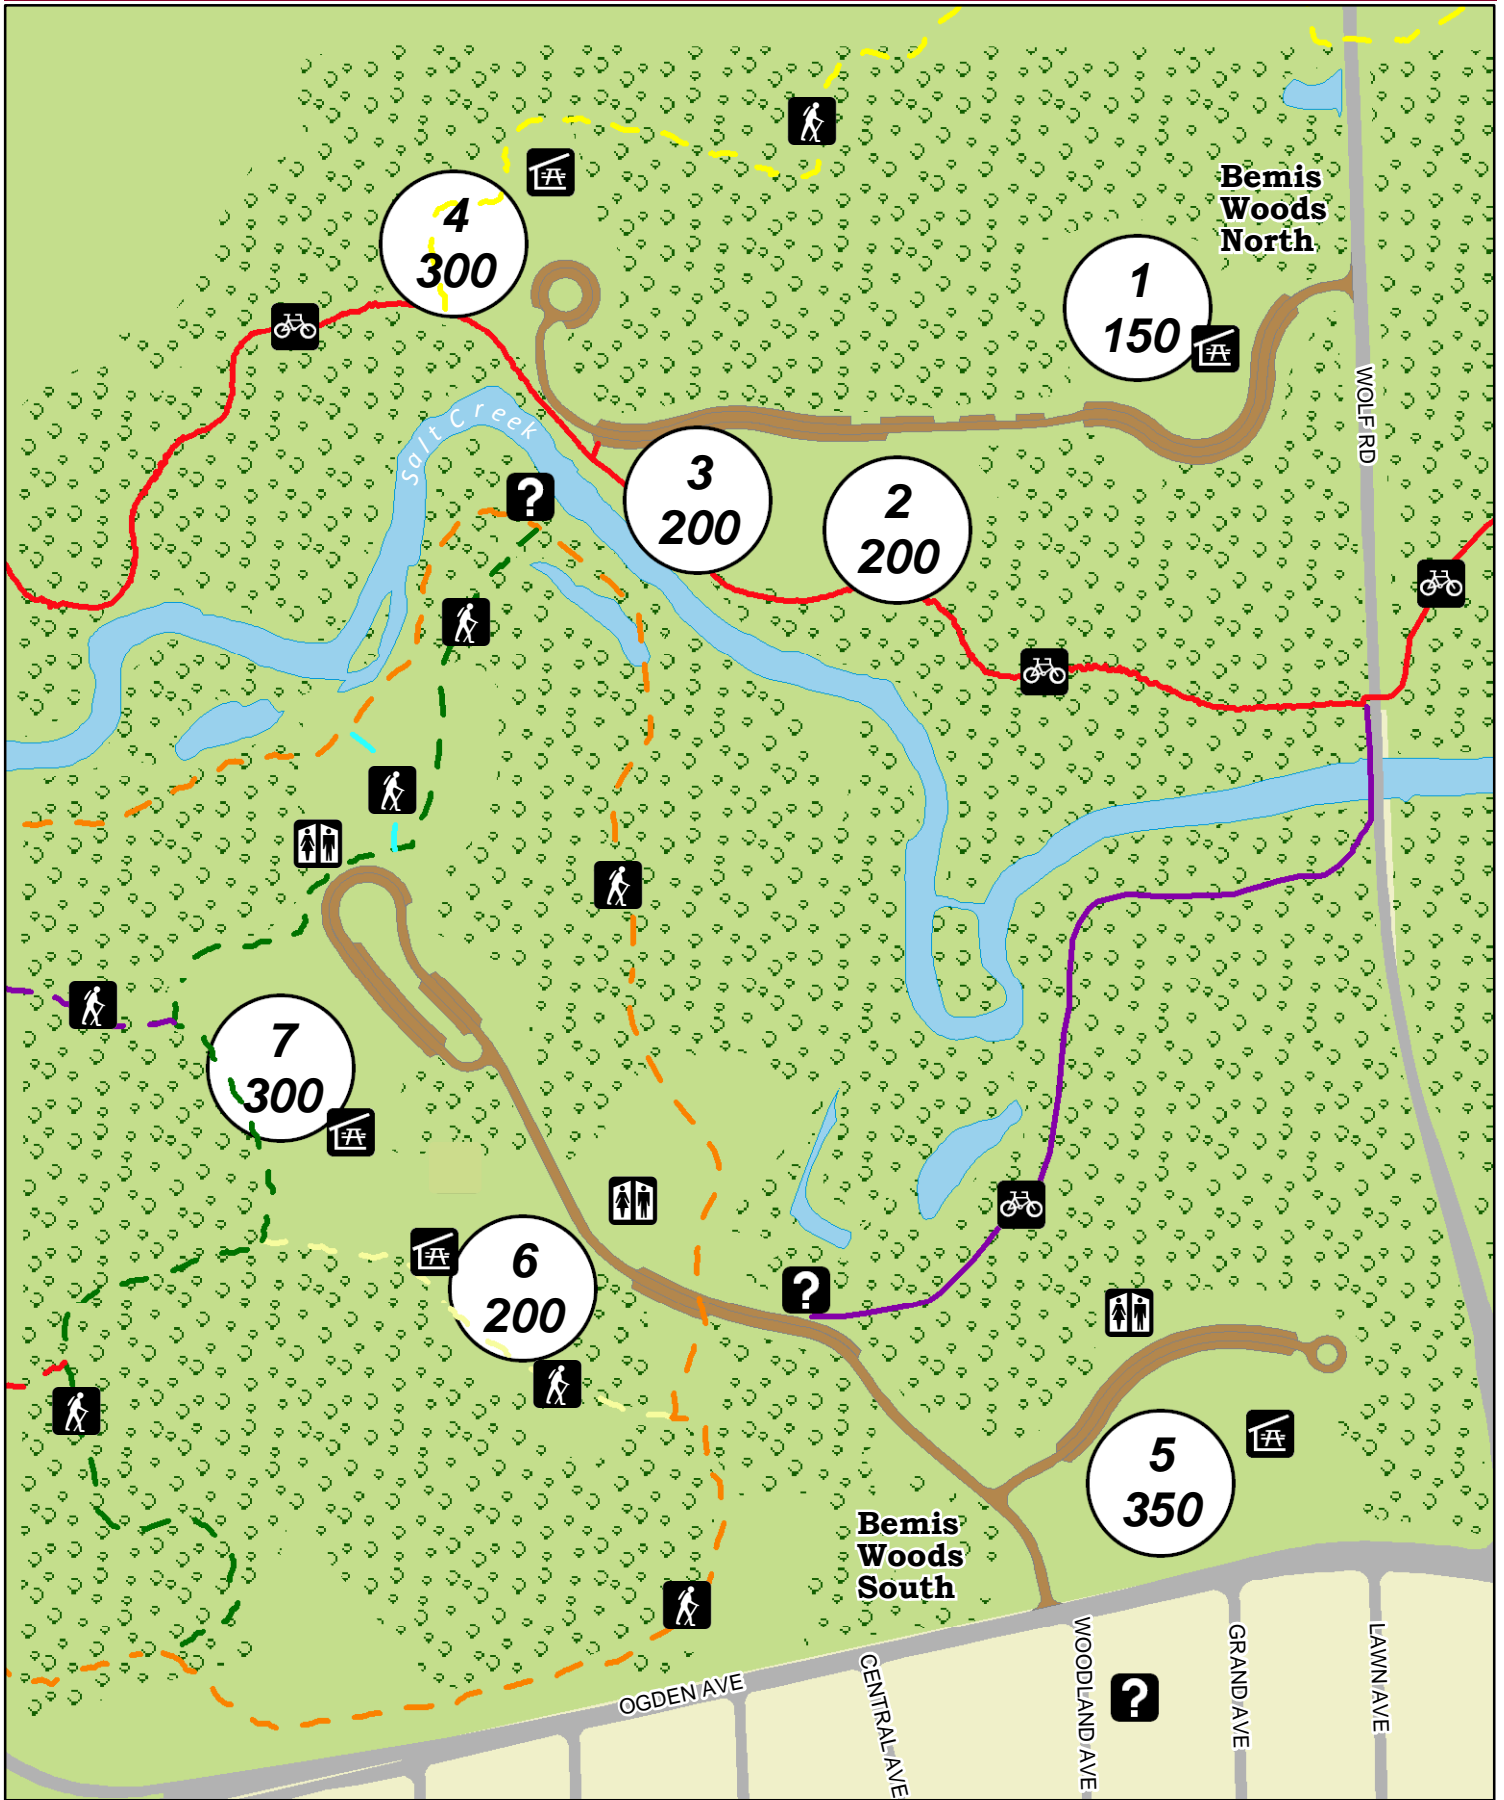

Picnic Groves

# Bemis Woods

SALT CREEK DIVISION

1 — Grove Number  
000 — Capacity

? Information

Shelter

Restroom

Unpaved Trail

Paved Trail

Trees

Parking