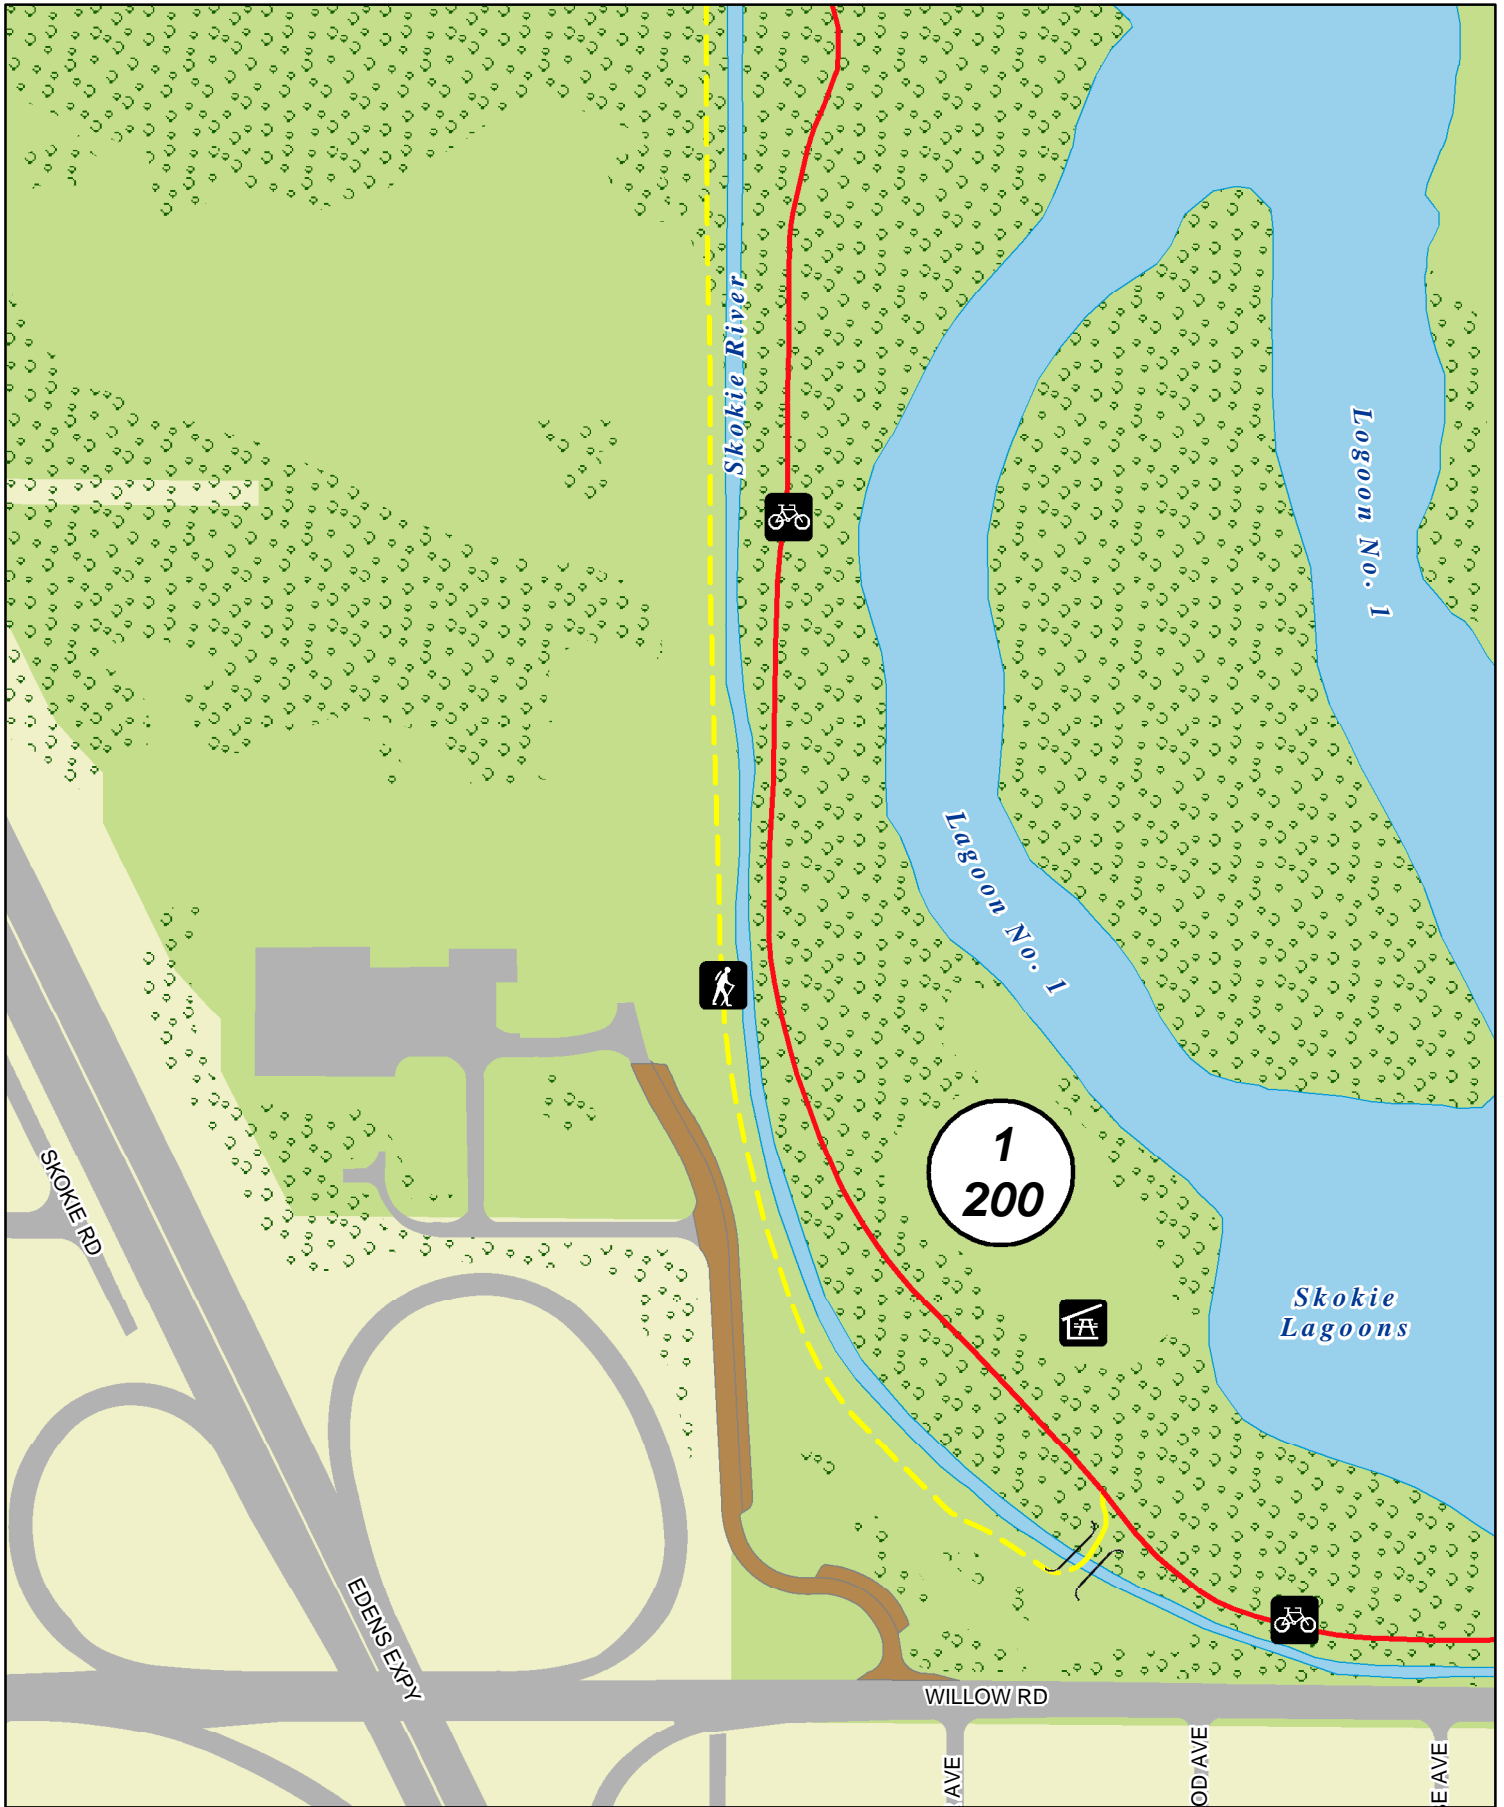

Picnic Groves

Erickson Woods

SKOKIE DIVISION

- Grove Number 1
Capacity 200
- Shelter
- Unpaved Trail
- Paved Trail
- Trees
- Parking