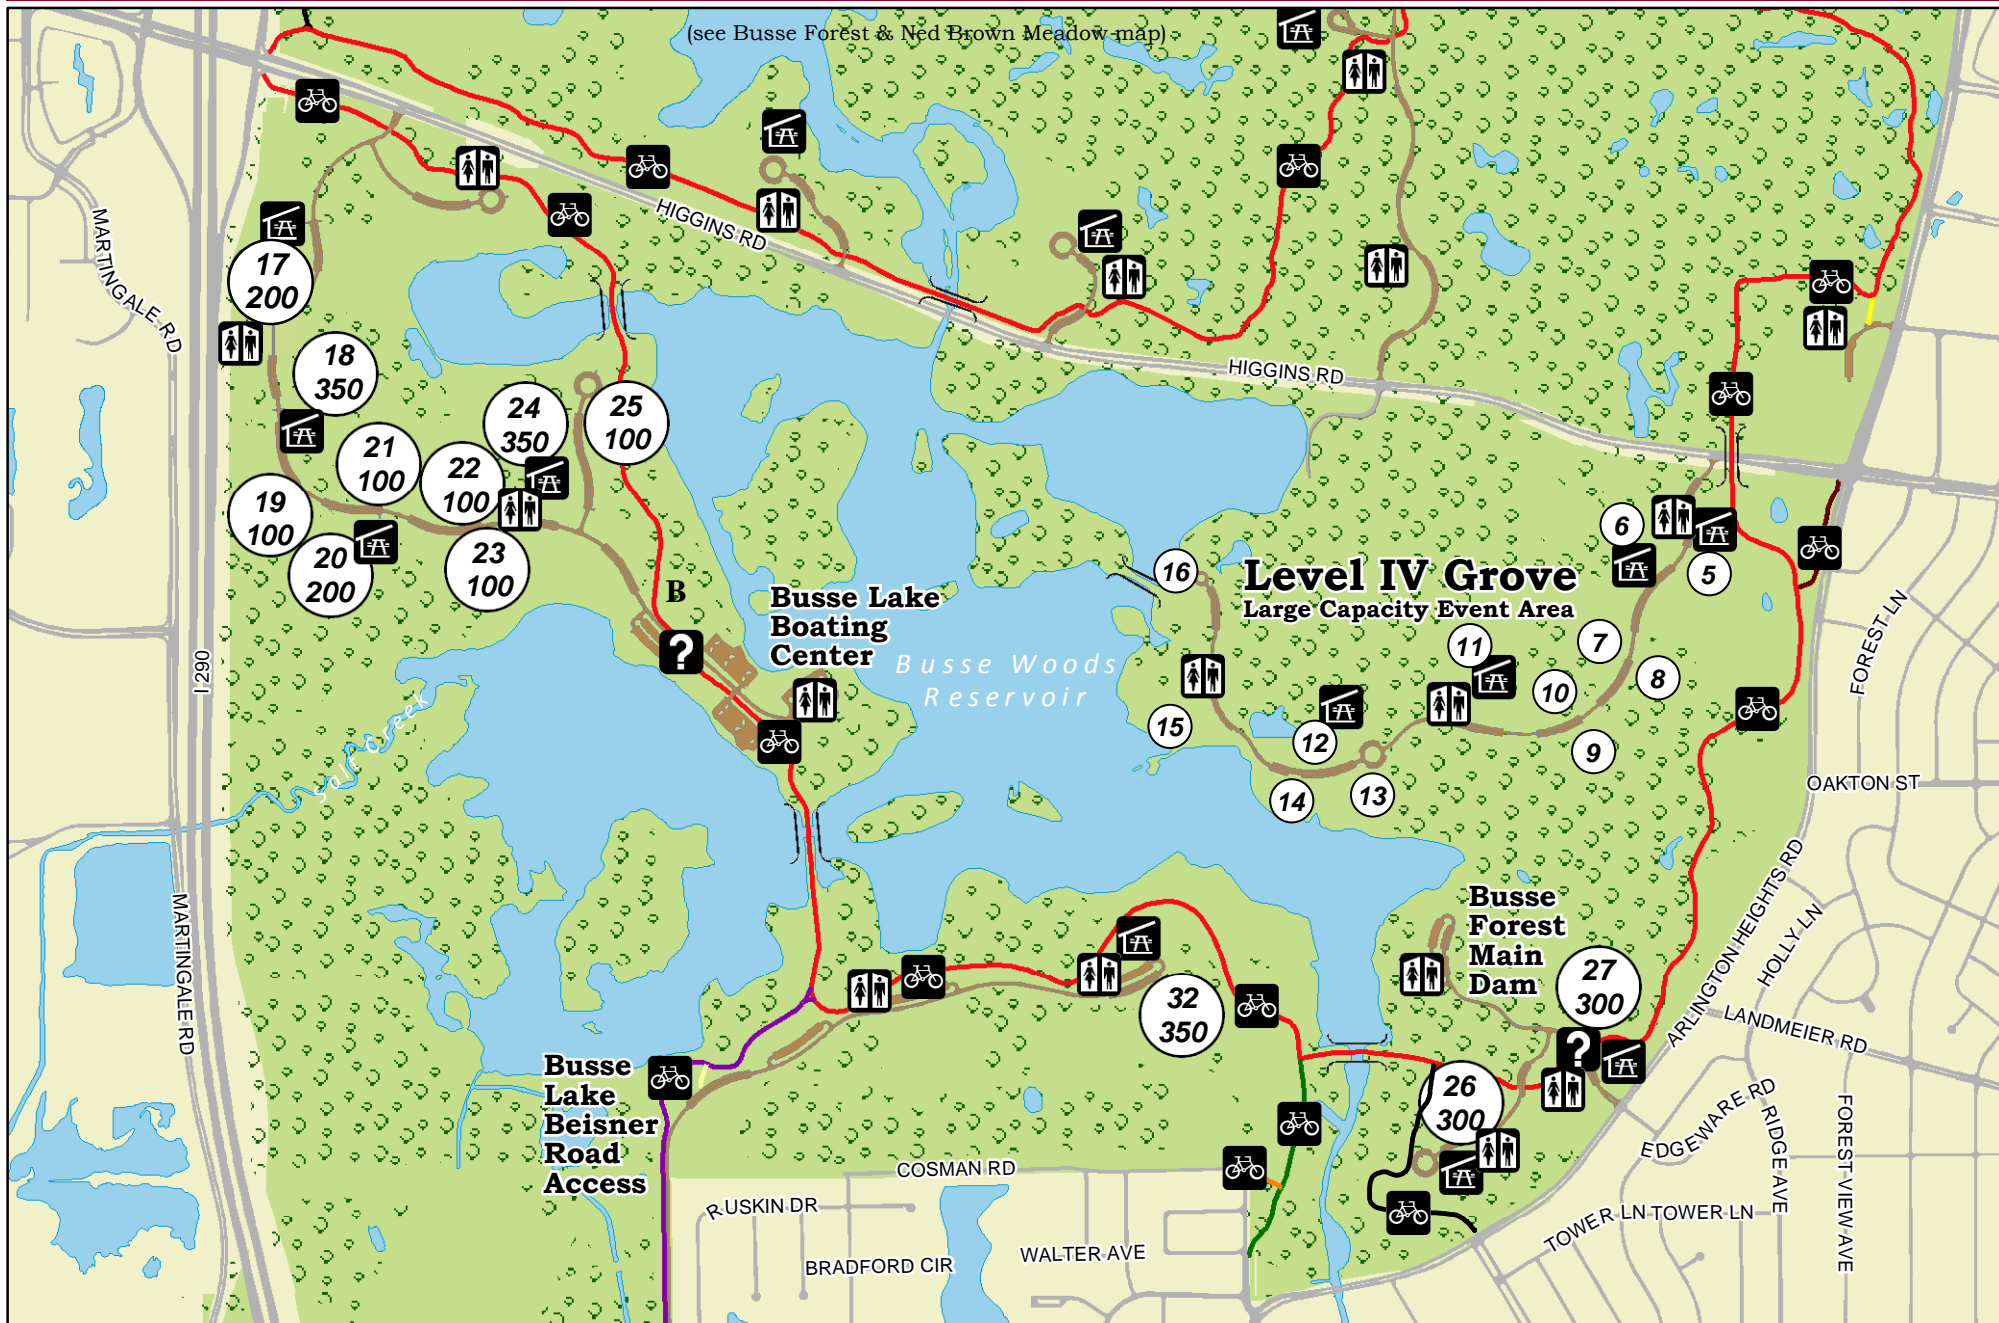

Picnic Grove

Busse Forest South

NORTHWEST DIVISION

NORTH
Rev. 12-2012
Internal

1 000
Grove Number
Capacity

Restroom

Paved Trail

Shelter

Information

Trees

Parking