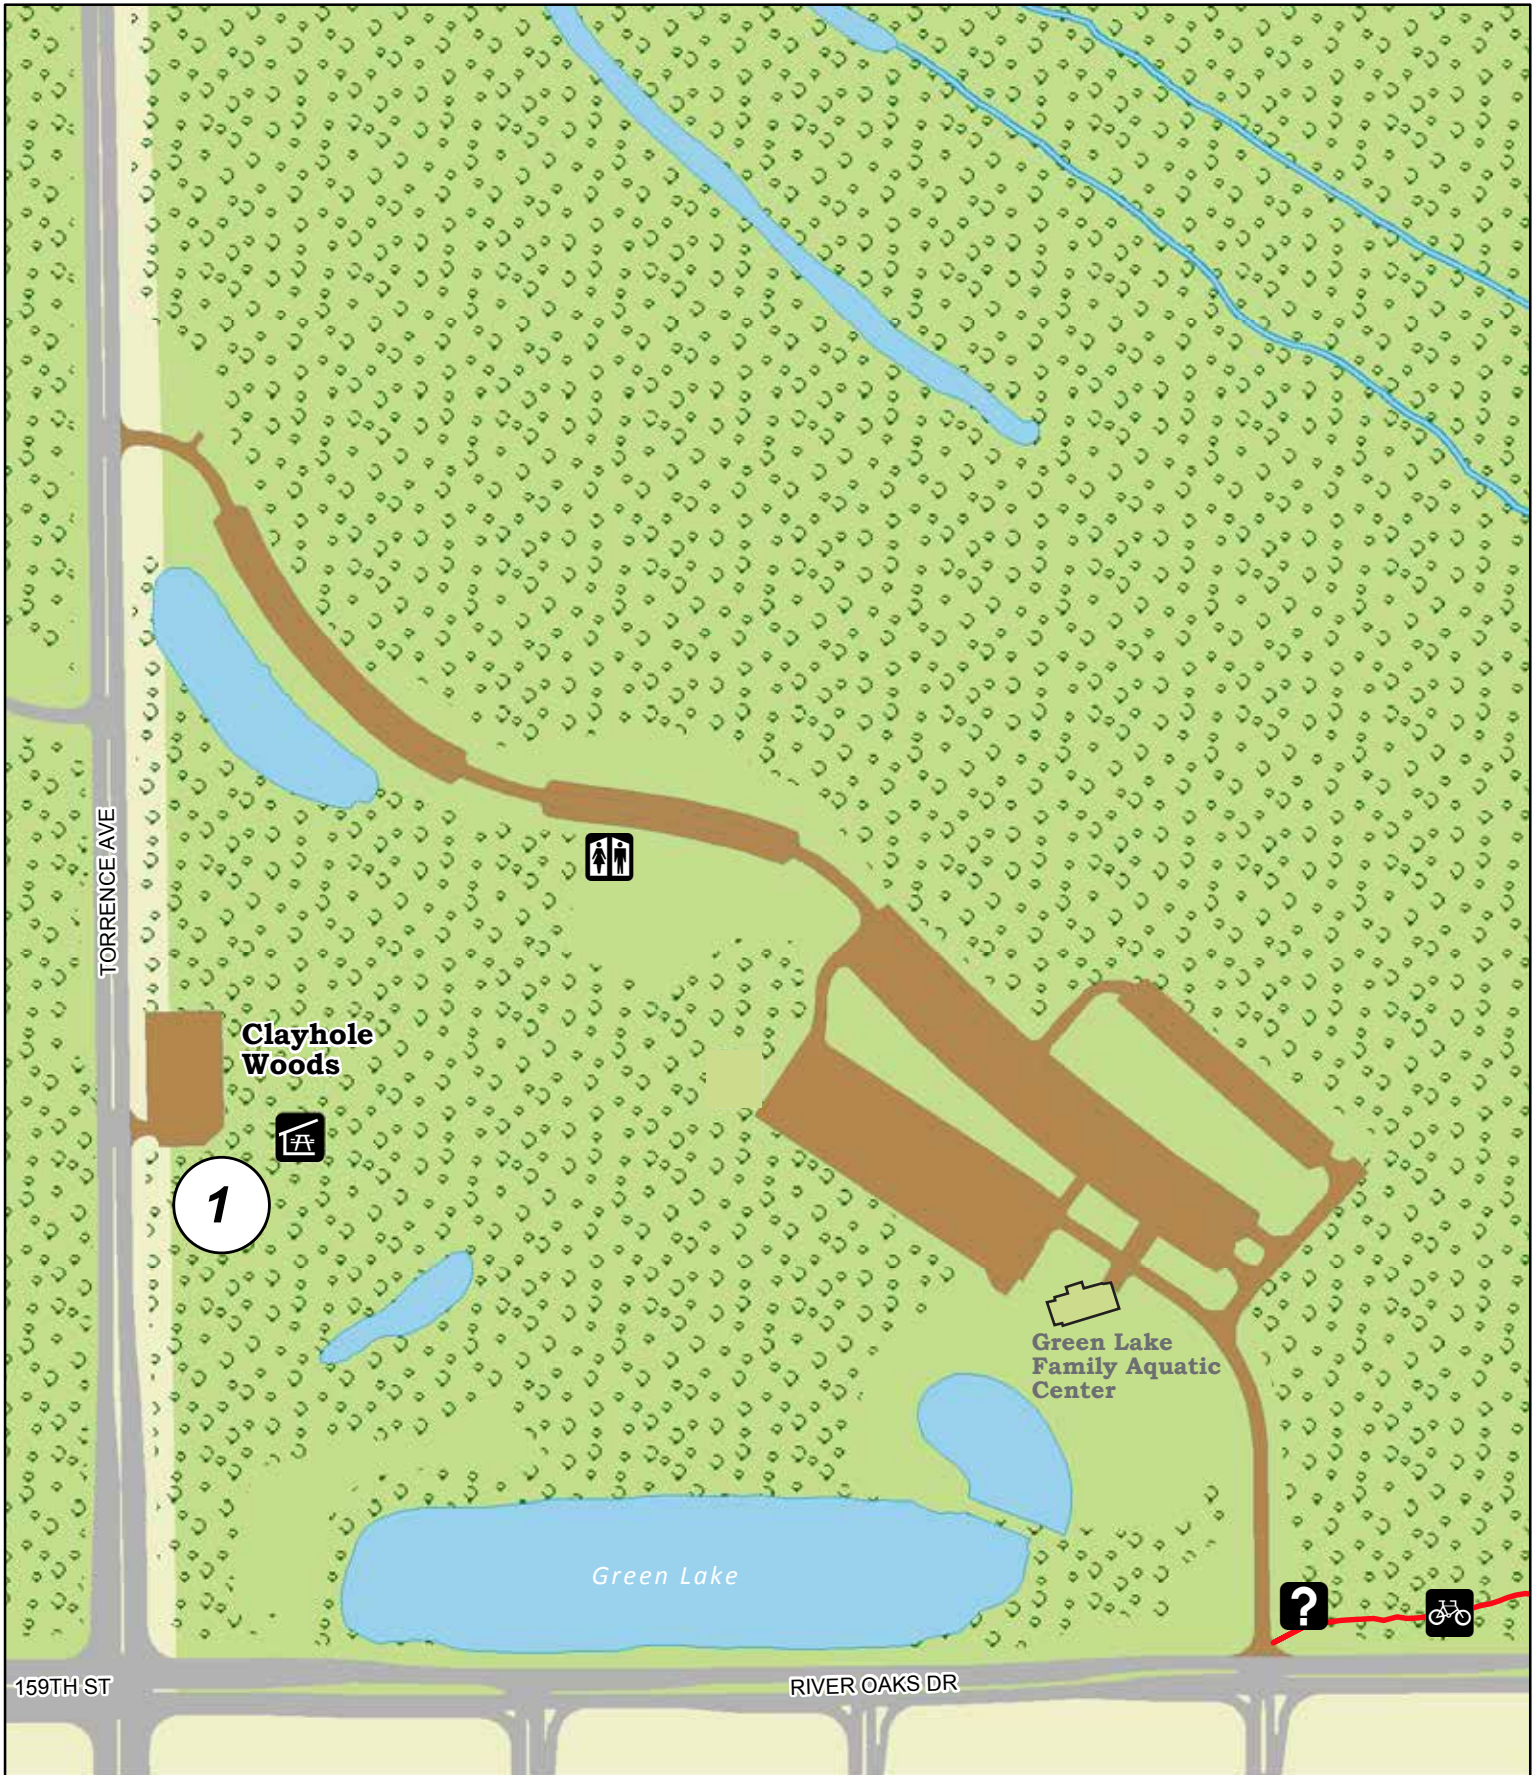

Picnic Groves

Clayhole Woods

THORN CREEK DIVISION

1 Grove Number
000 Capacity

Restroom
Shelter

Paved Trail
Information

Trees
Parking