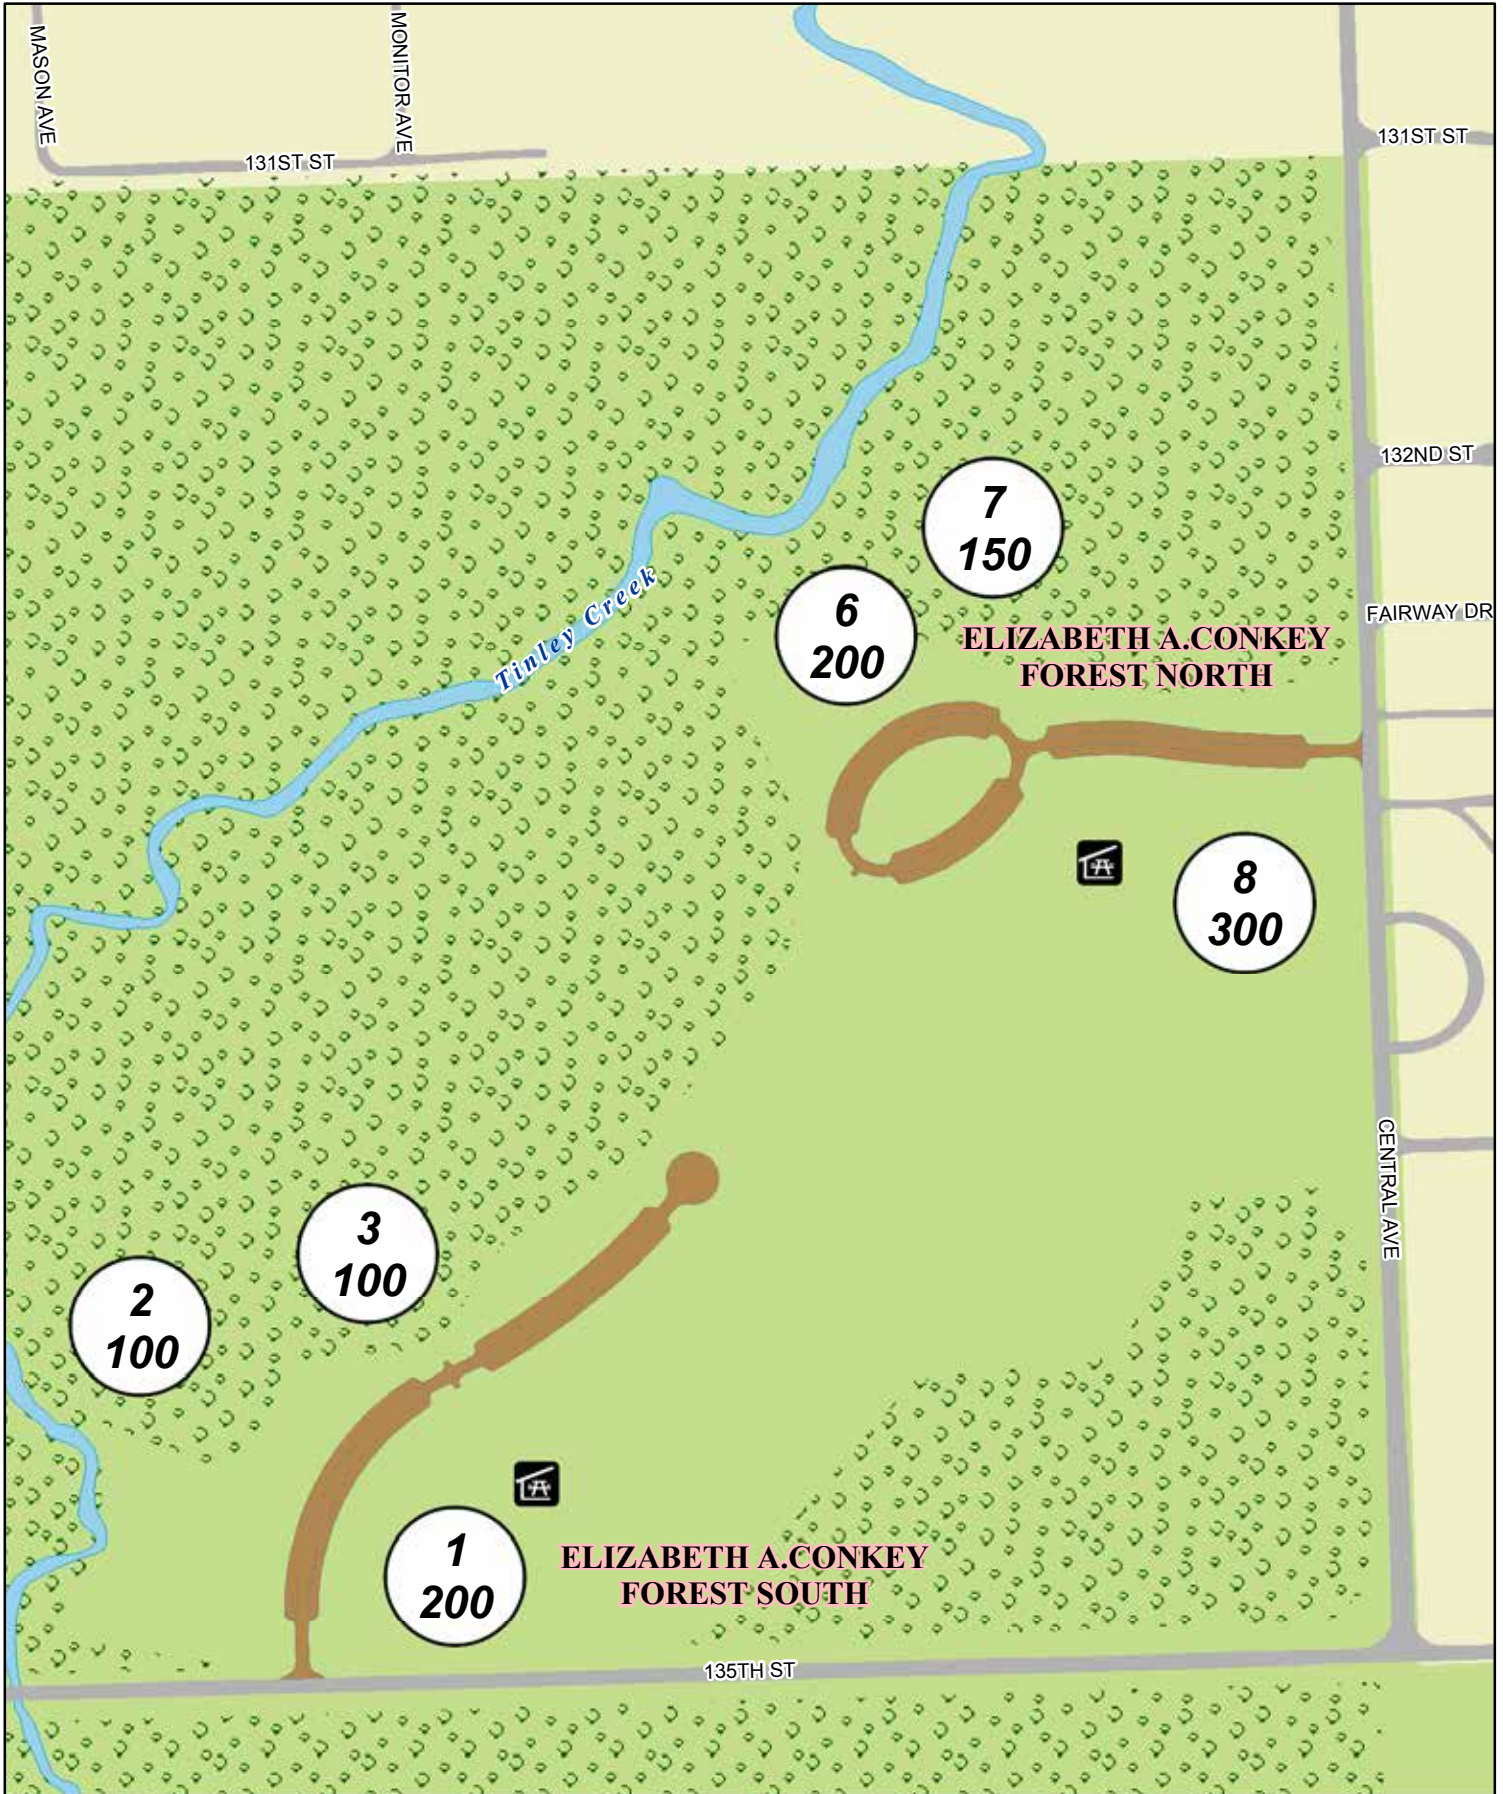

Picnic Groves

ELIZABETH A. CONKEY FOREST

TINLEY CREEK DIVISION

1
000
Grove Number
Capacity

Shelter

Parking

Trees