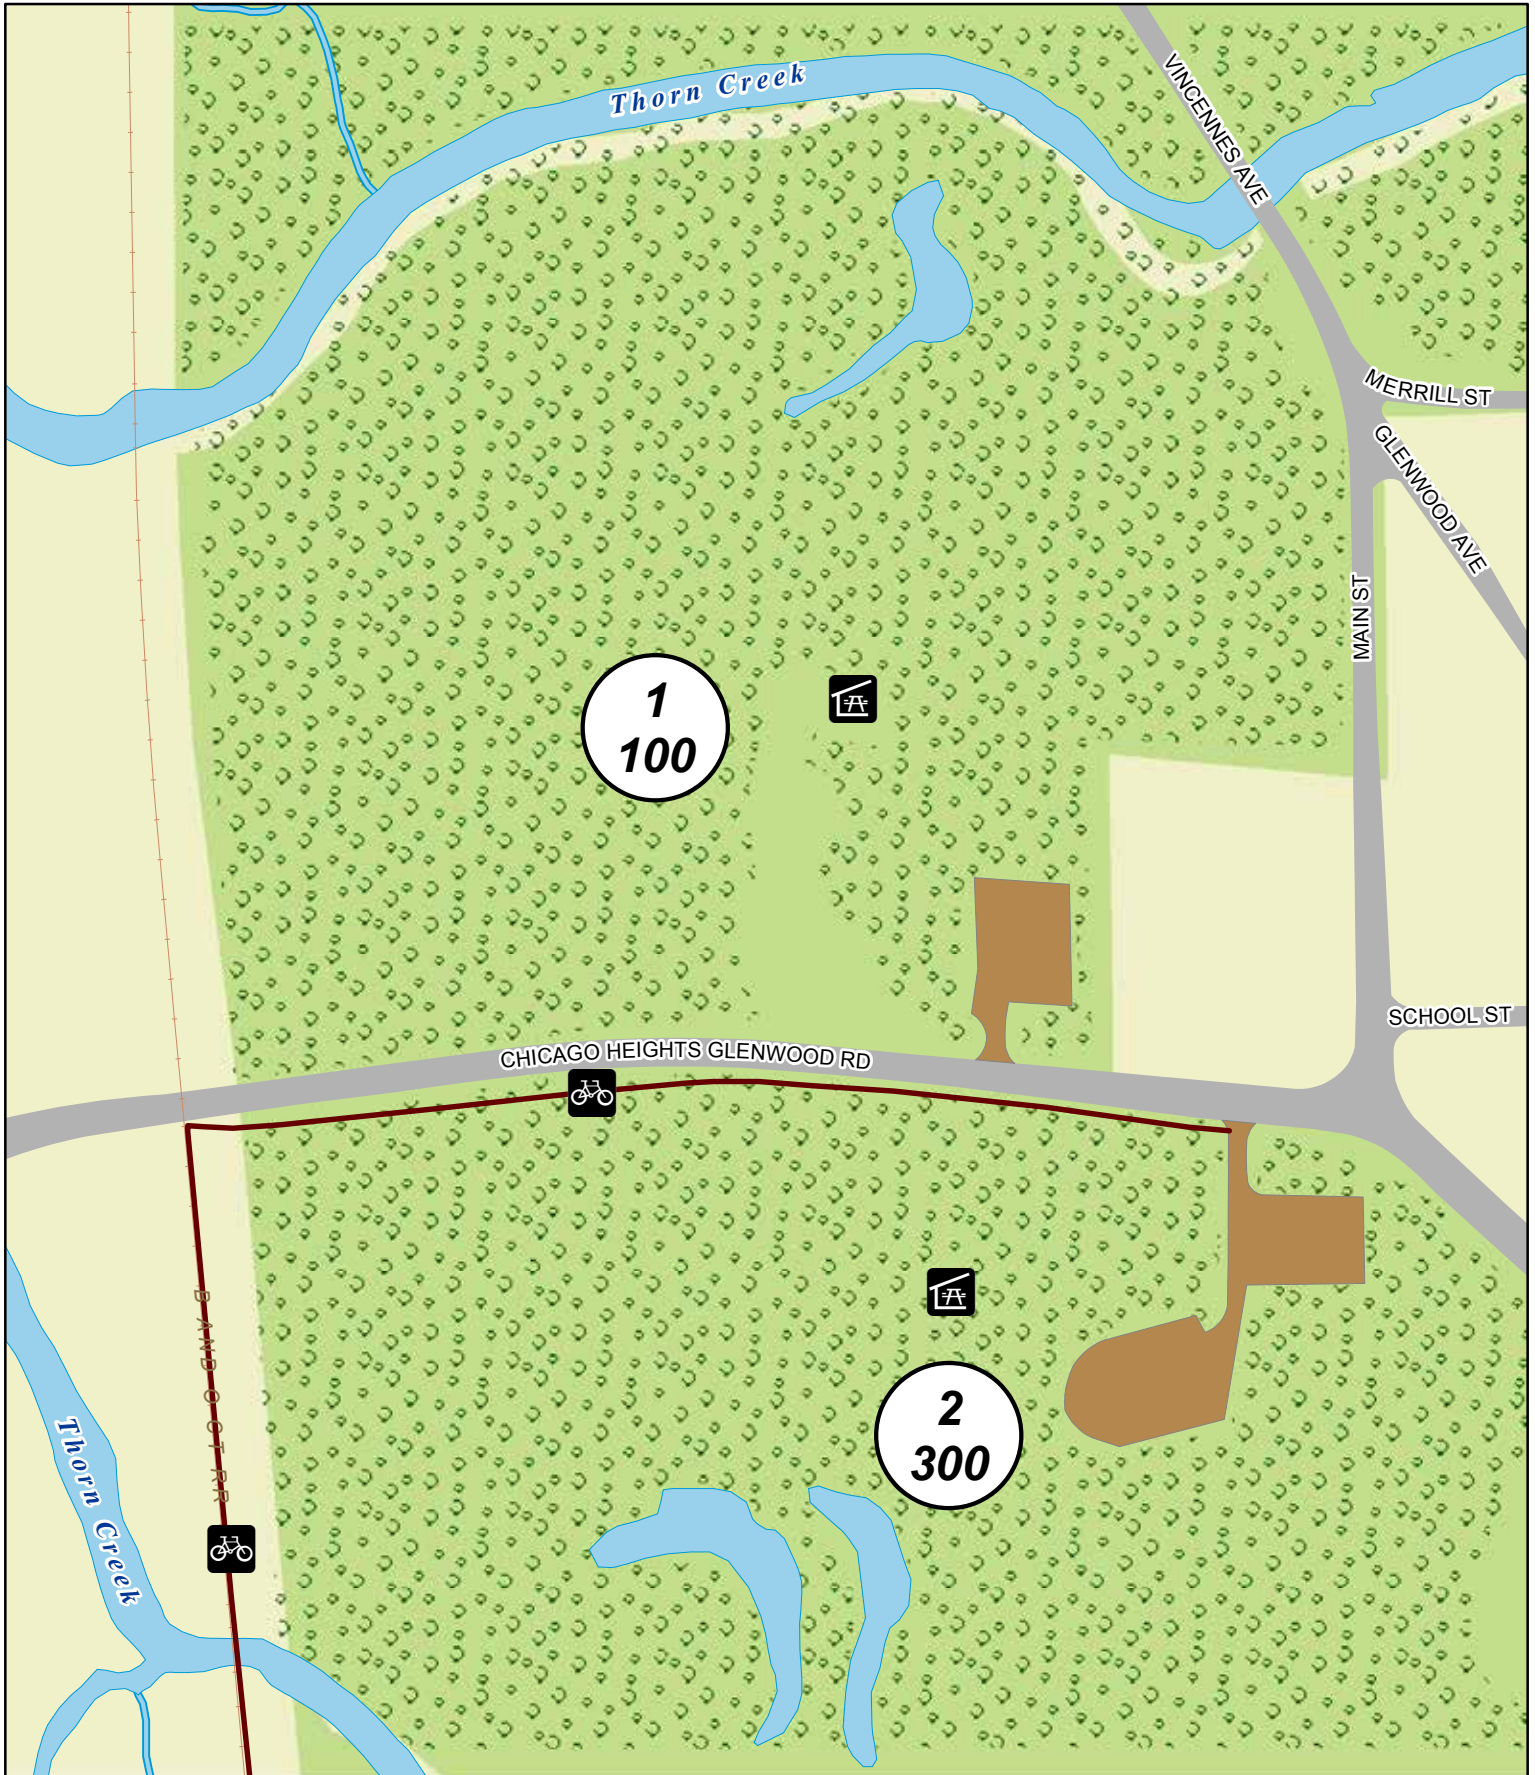

Picnic Groves

# GLENWOOD WOODS

THORN CREEK DIVISION

**1**  
**100**

**2**  
**300**

Rev. 12-2014

**1** — Grove Number  
**000** — Capacity

 Shelter  
 Paved Trail

 Trees  
 Parking