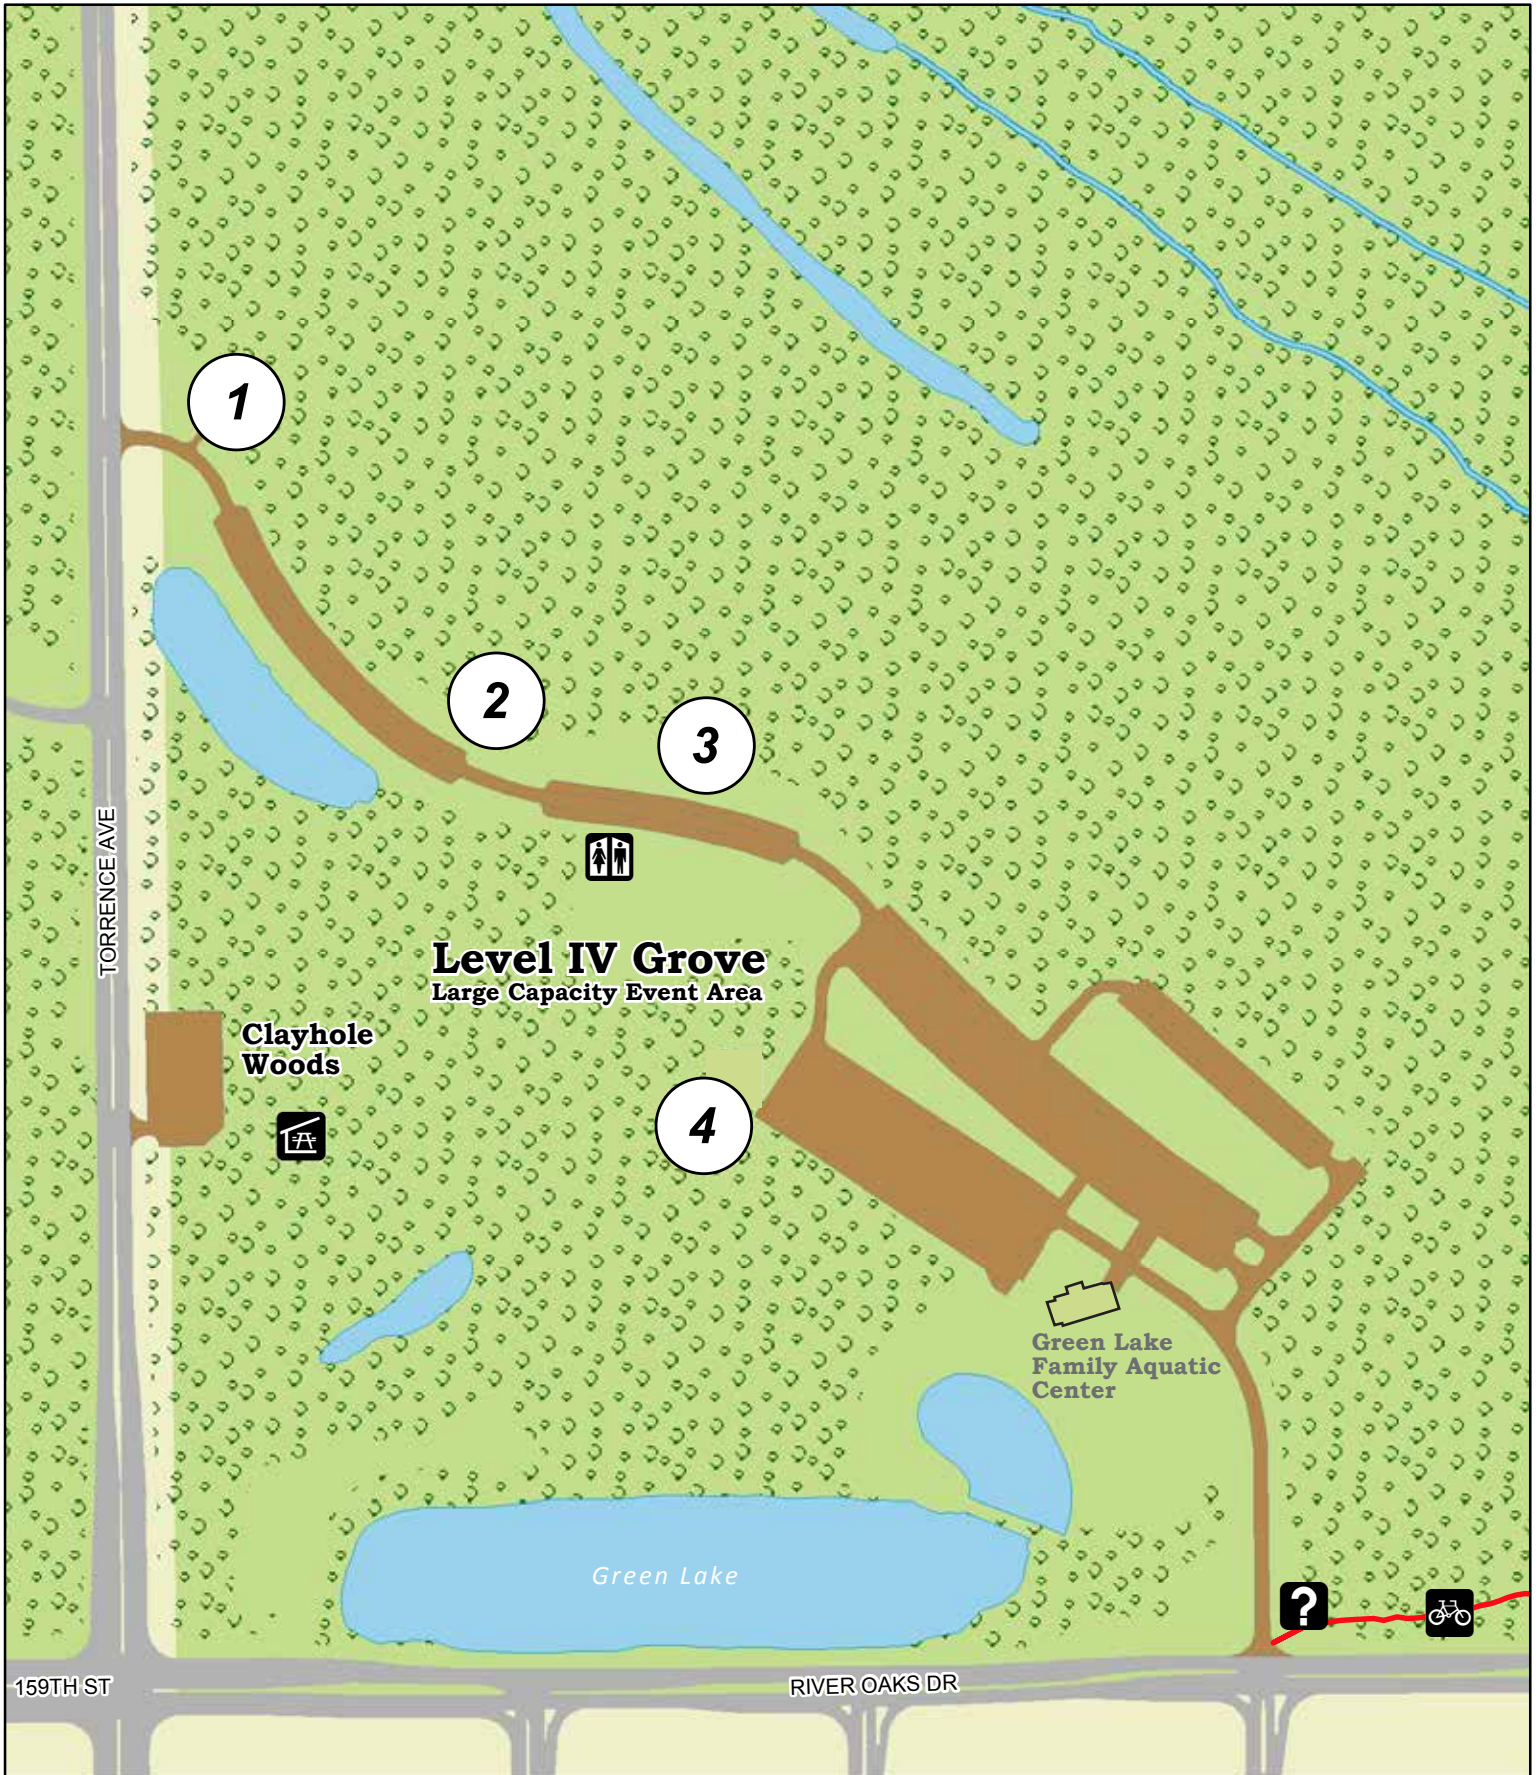

Picnic Groves

Green Lake Woods

THORN CREEK DIVISION

1 Grove Number
000 Capacity

Restroom
 Shelter

Paved Trail
 Information

Trees
 Parking