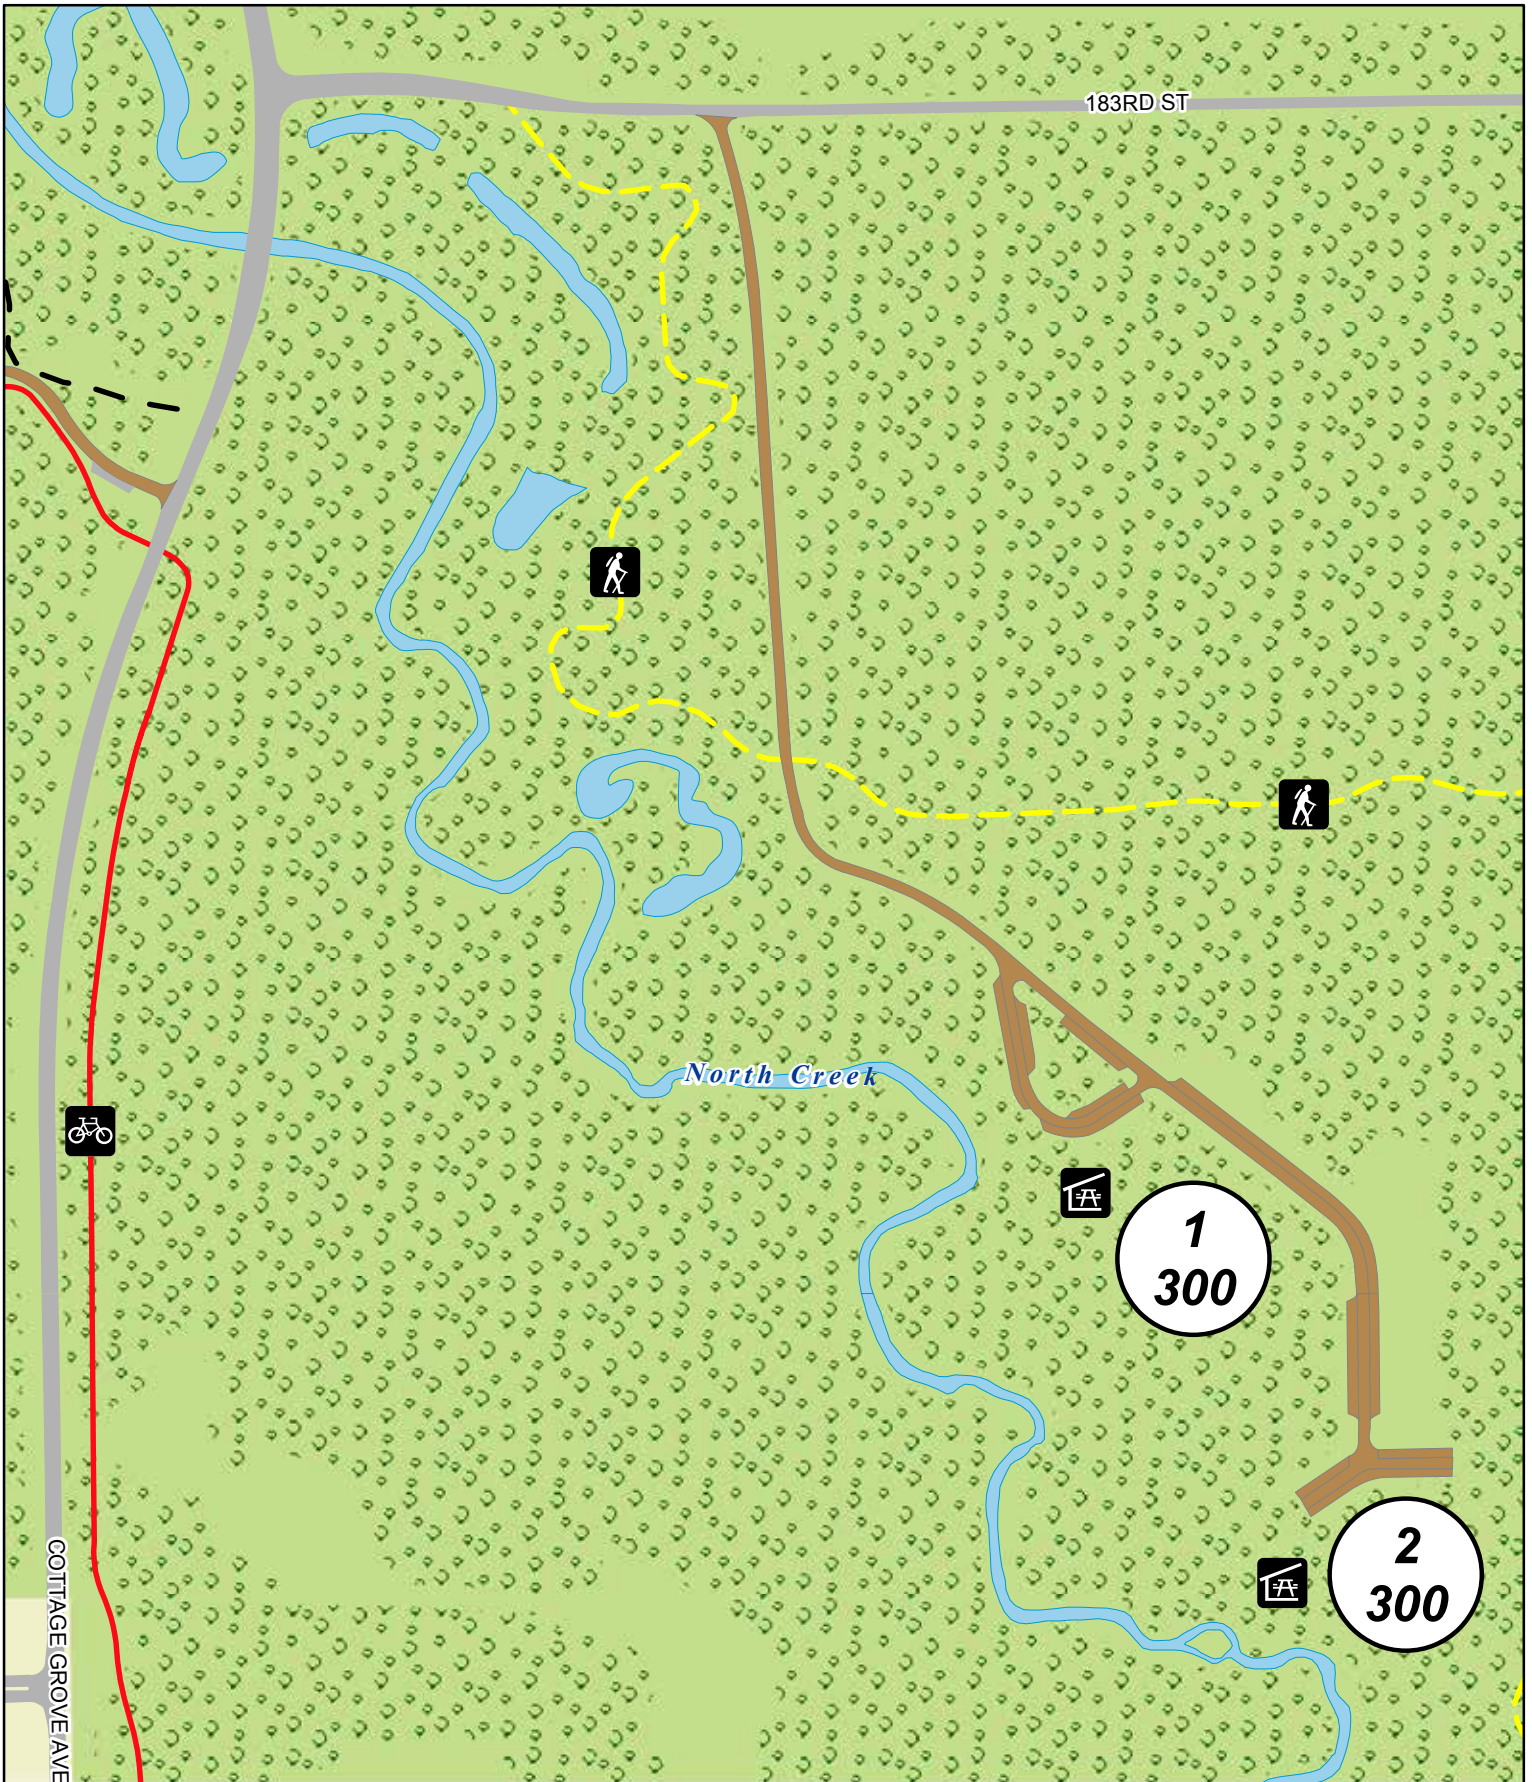

Picnic Groves

JURGENSEN WOODS

THORN CREEK DIVISION

1
000
Grove Number
Capacity

 Shelter
 Parking

 Trees
 Paved Trail

 Unpaved Trail