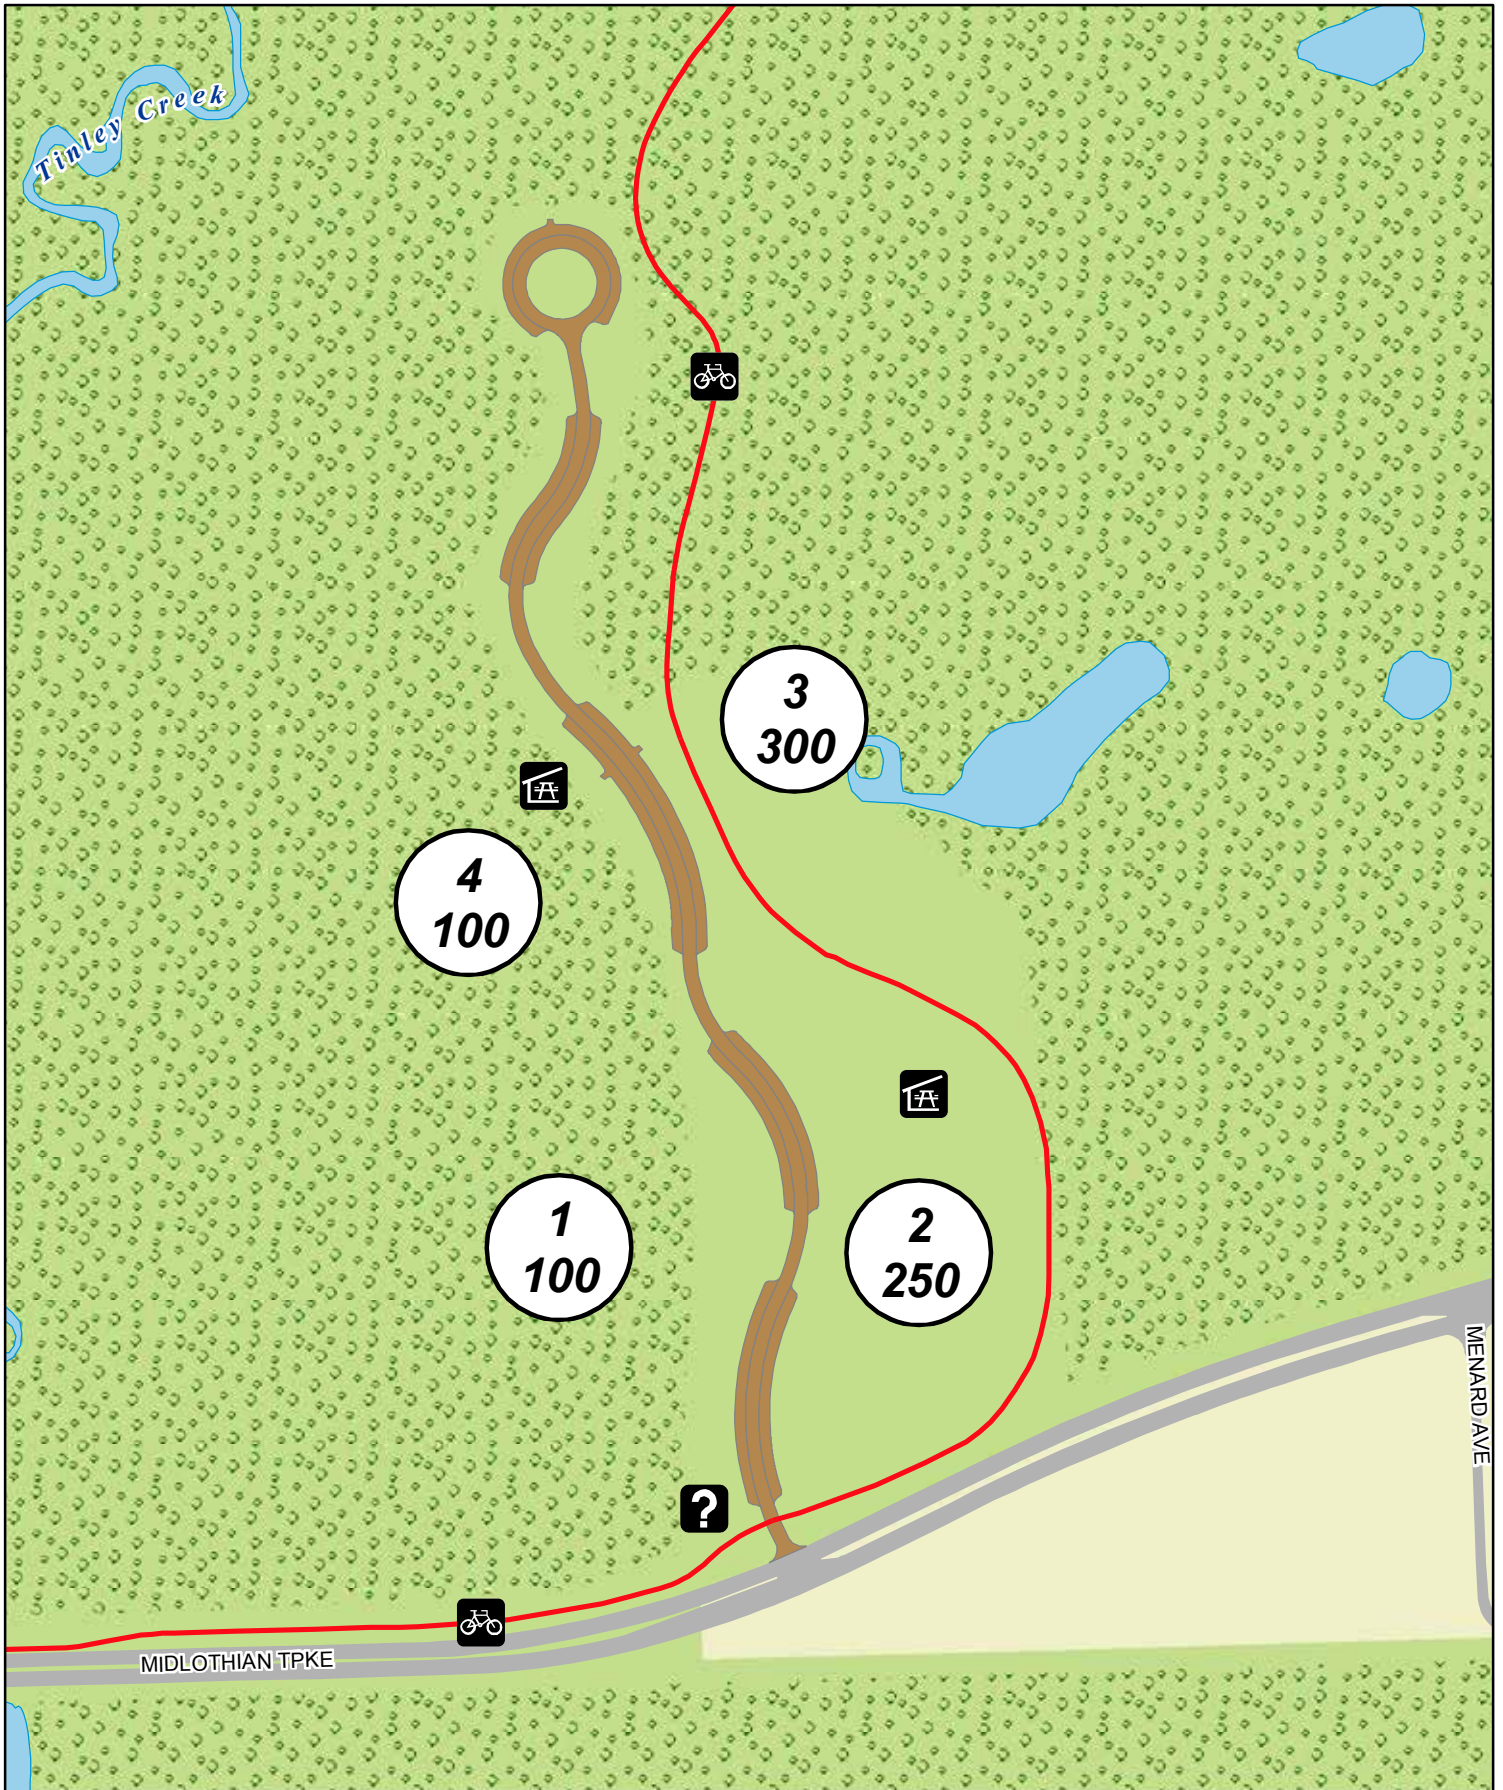

Picnic Groves

# RUBIO WOODS

TINLEY CREEK DIVISION

1  
000  
Grove Number  
Capacity

Shelter

Paved Trail

Trees

Parking

Information