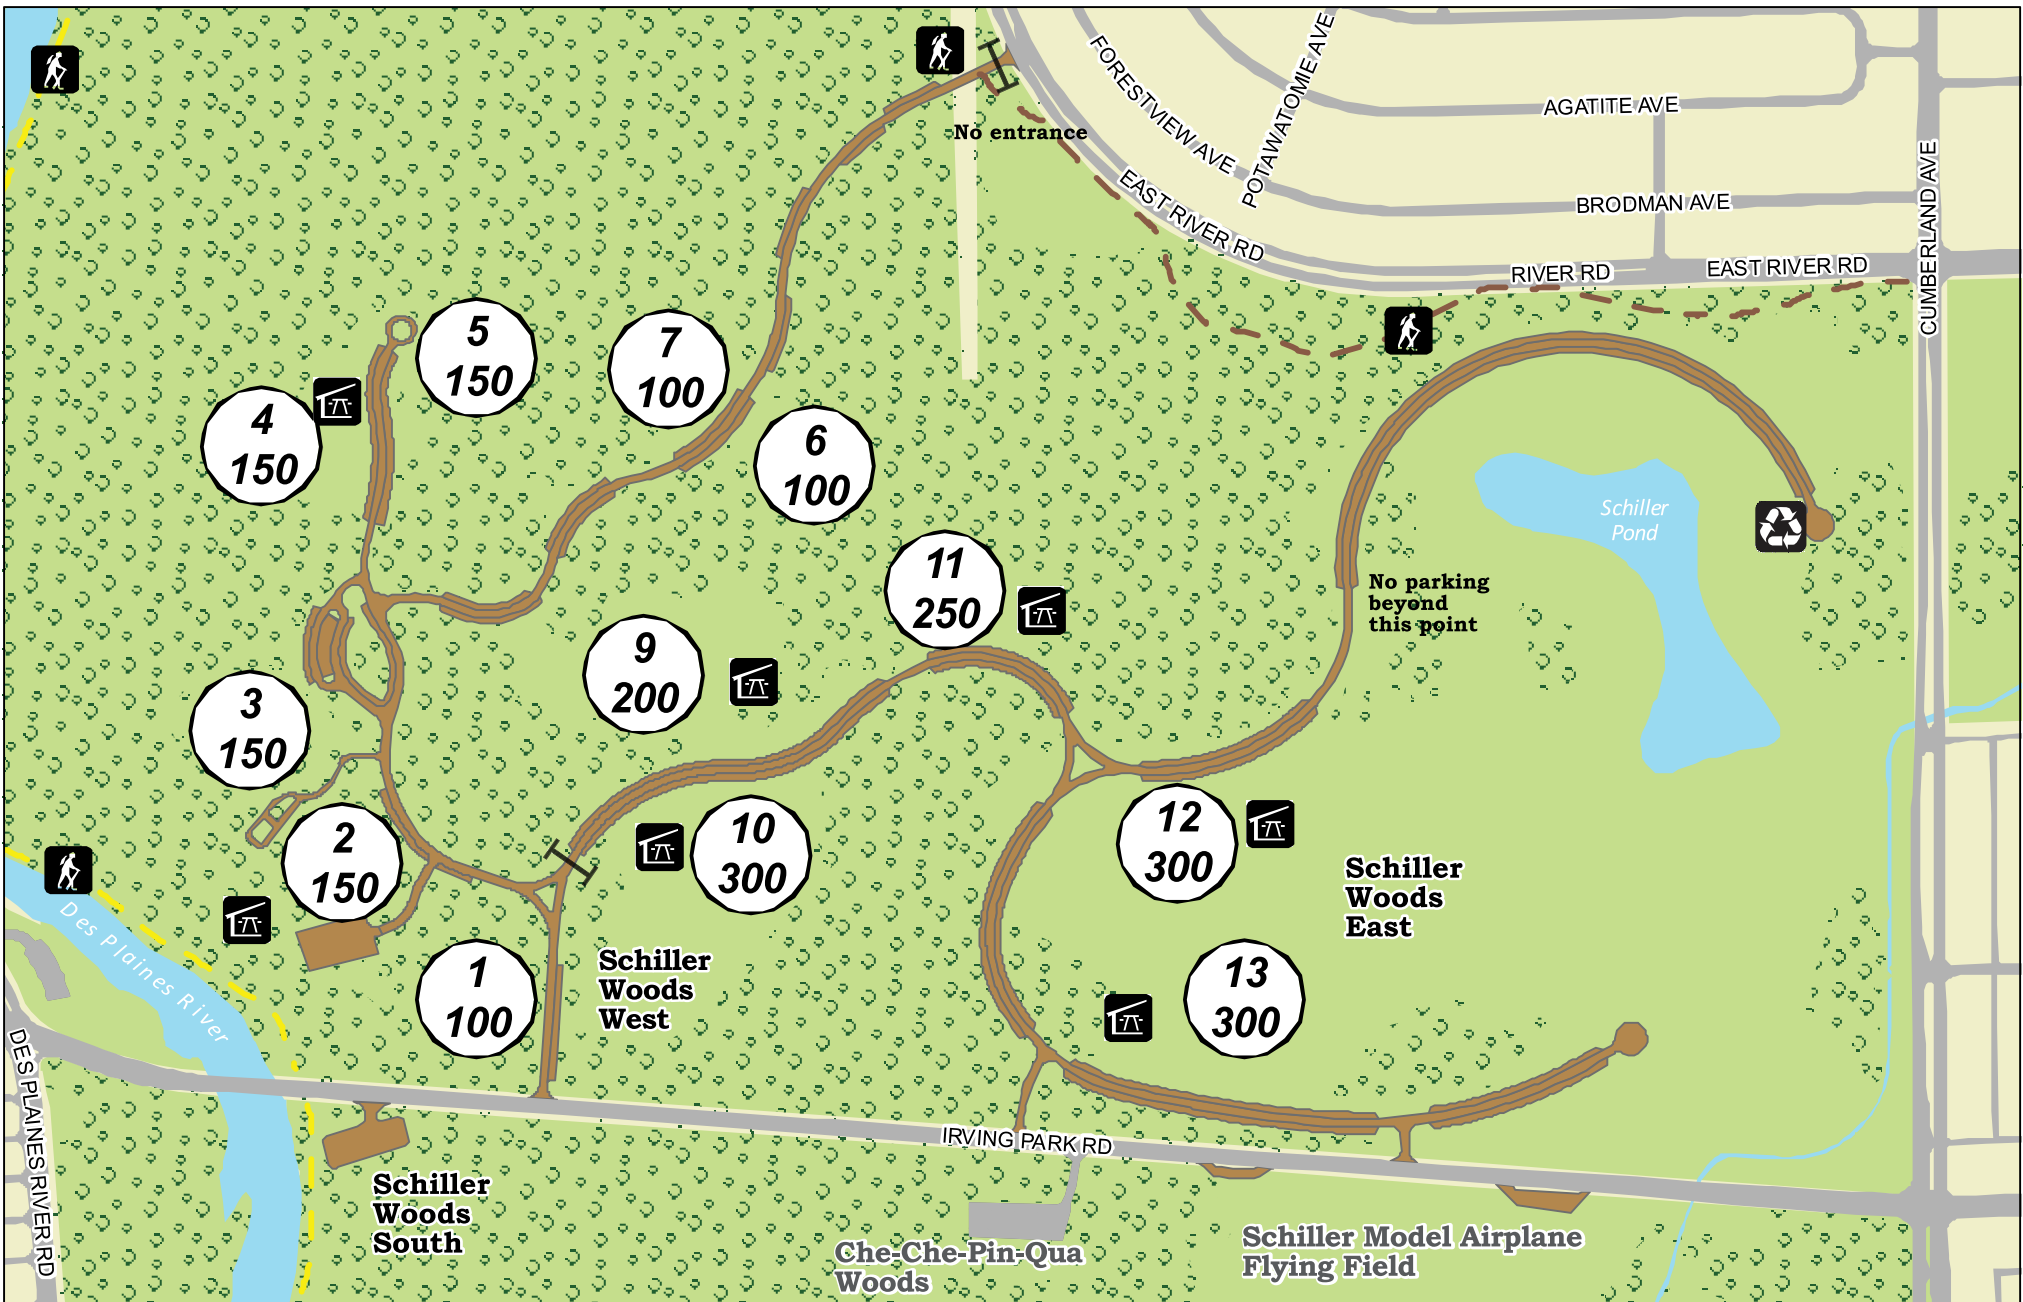

Picnic Groves

# Schiller Woods

INDIAN BOUNDARY DIVISION

0 100 200 400 Feet

1 Grove Number  
000 Capacity

Recycling  
Shelter

Trees  
Parking

Unpaved Trail  
Barrier