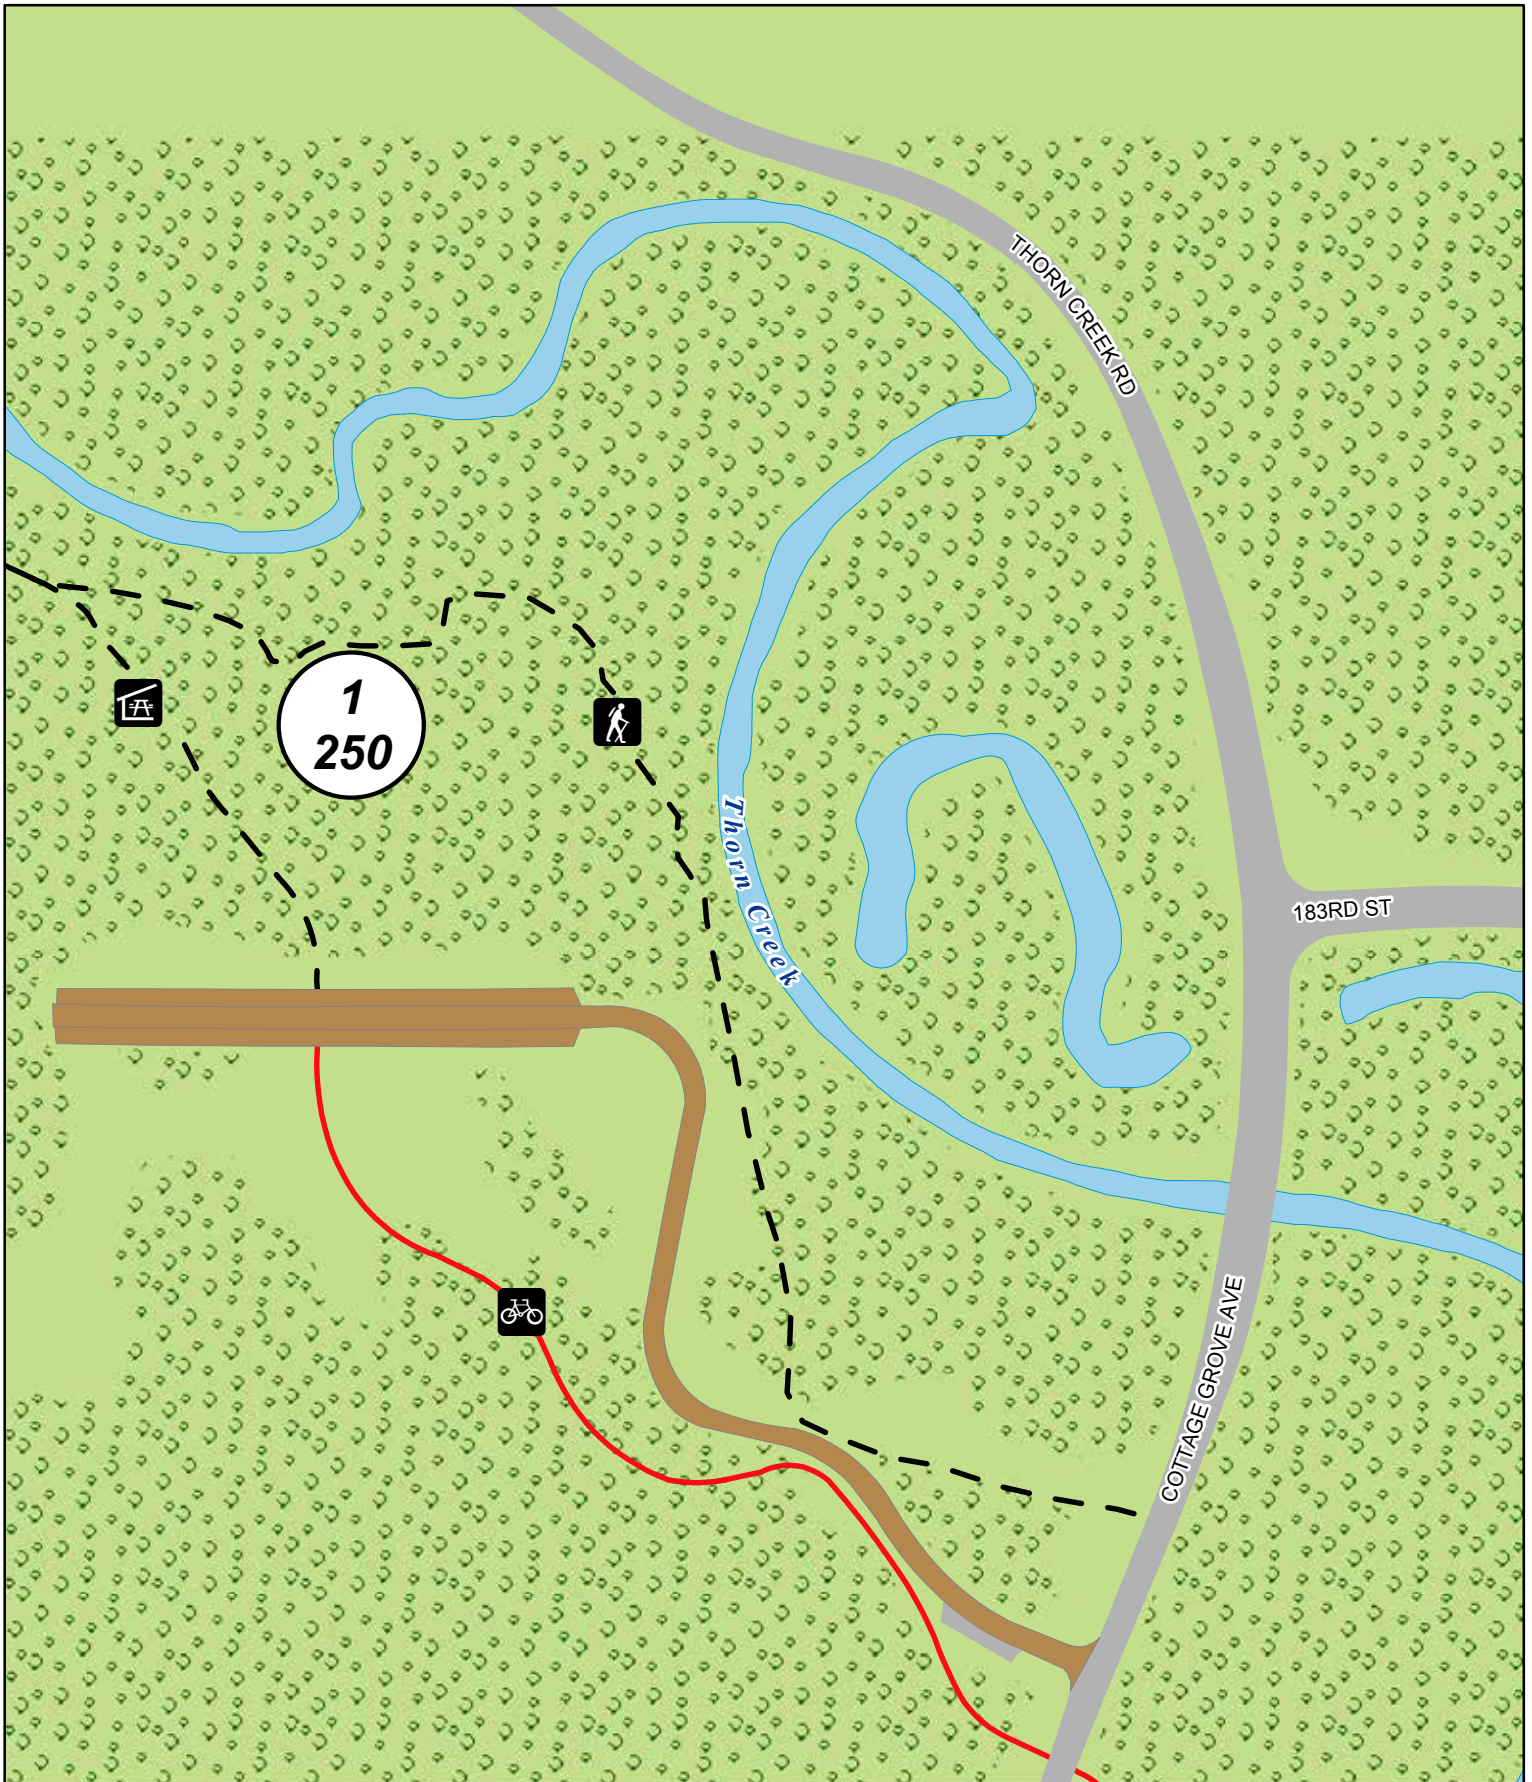

Picnic Groves

# SWEET WOODS

THORN CREEK DIVISION

Rev. 12-2014

0 50 100 200 Feet

1  
000  
Grove Number  
Capacity

Shelter

Trees

Unpaved Trail

Parking

Paved Trail