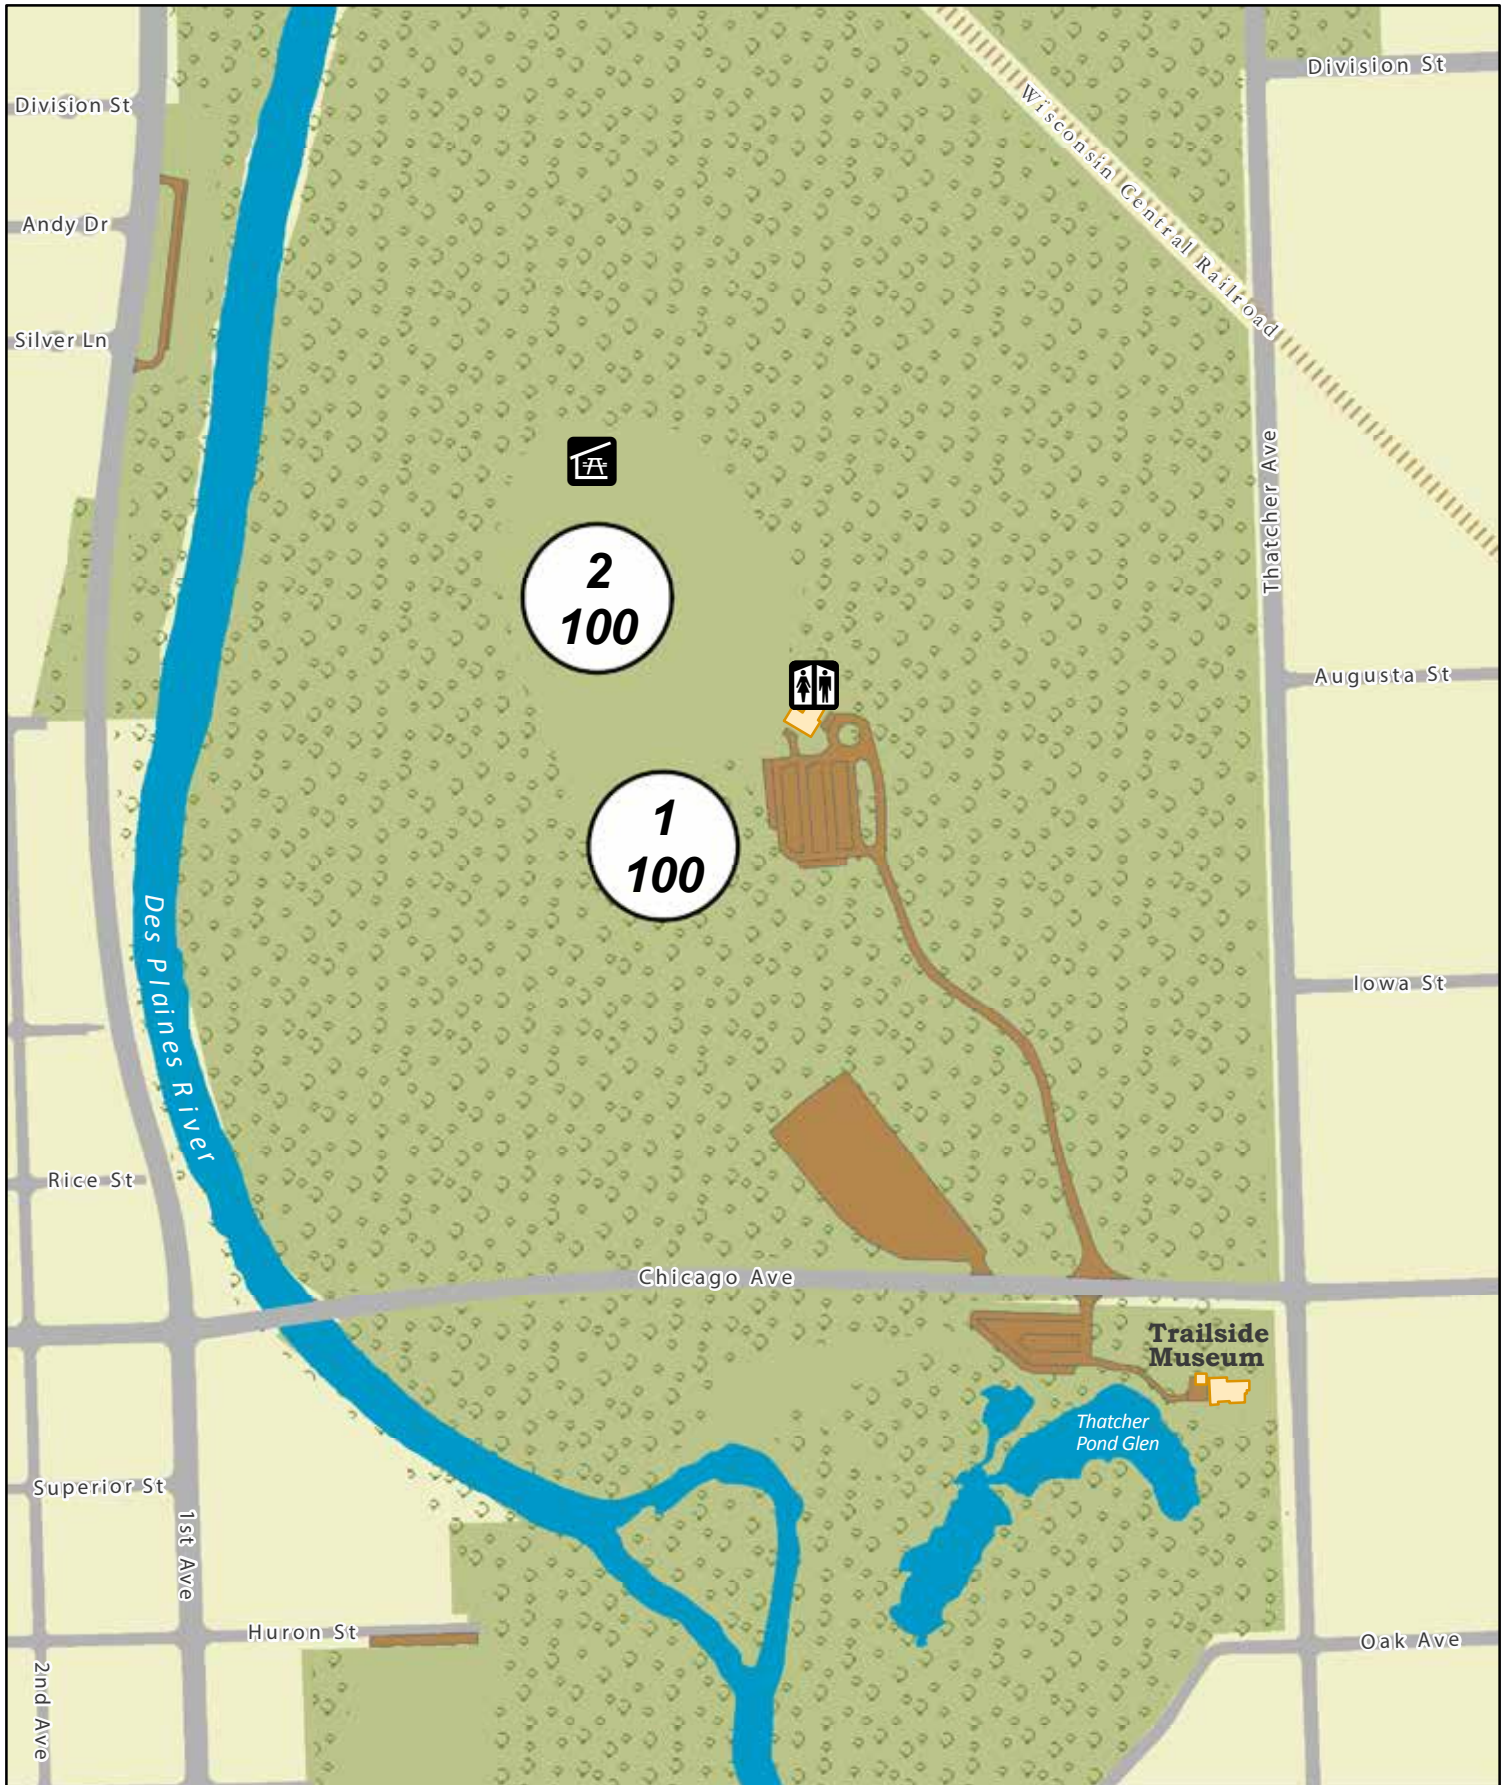

Picnic Groves

Thatcher Woods

INDIAN BOUNDARY DIVISION

1
000
Grove Number
Capacity

Restroom
Shelter

Tree Cover
Parking