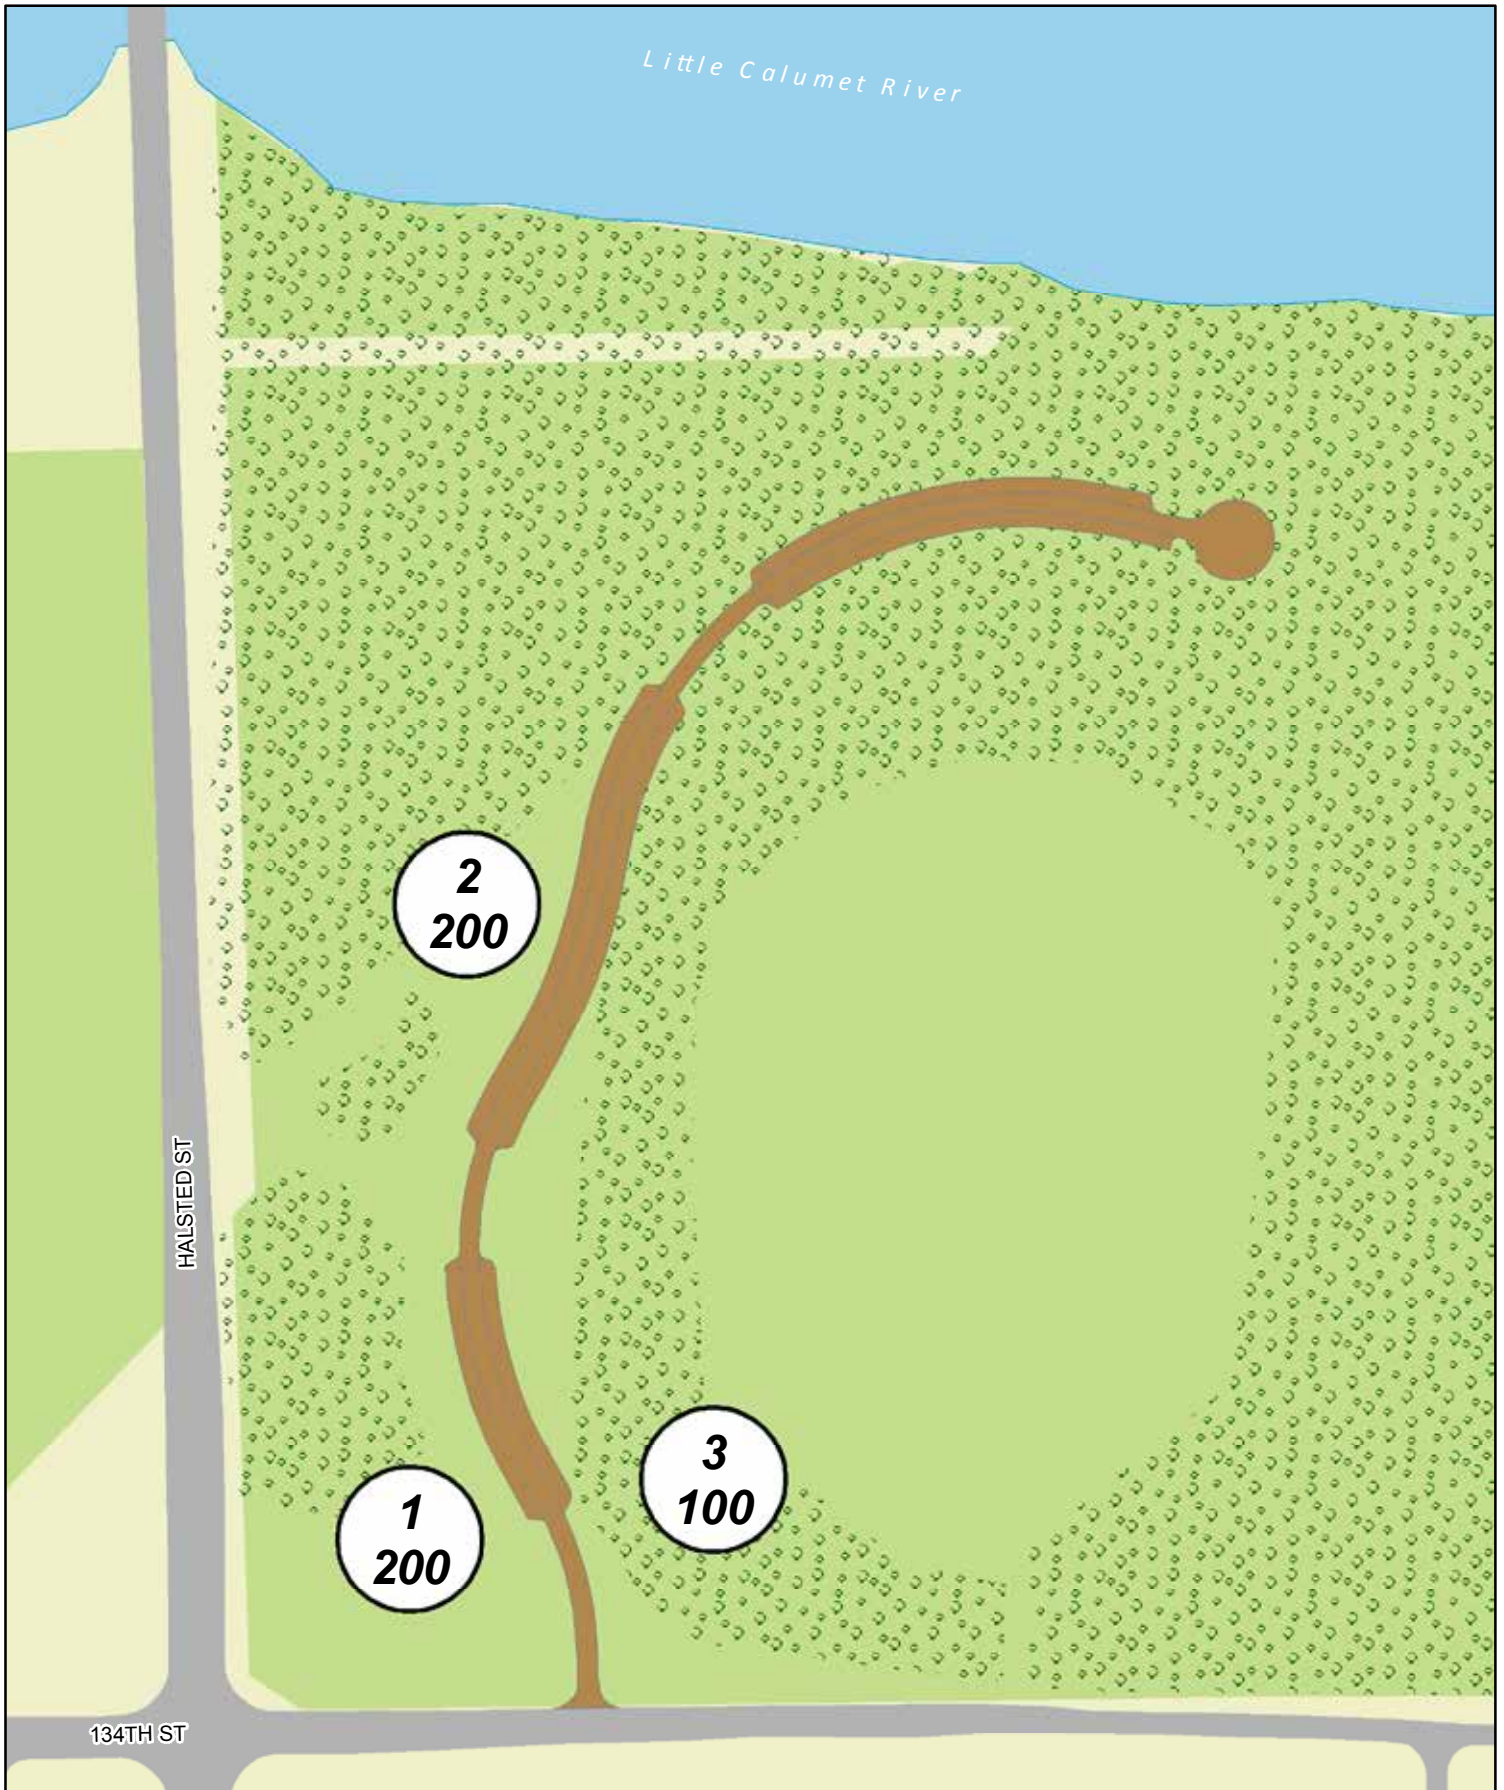

Picnic
Groves

Whistler Woods

CALUMET DIVISION

0 50 100 200 Feet

1
000

Grove Number
Capacity

 Trees
 Parking