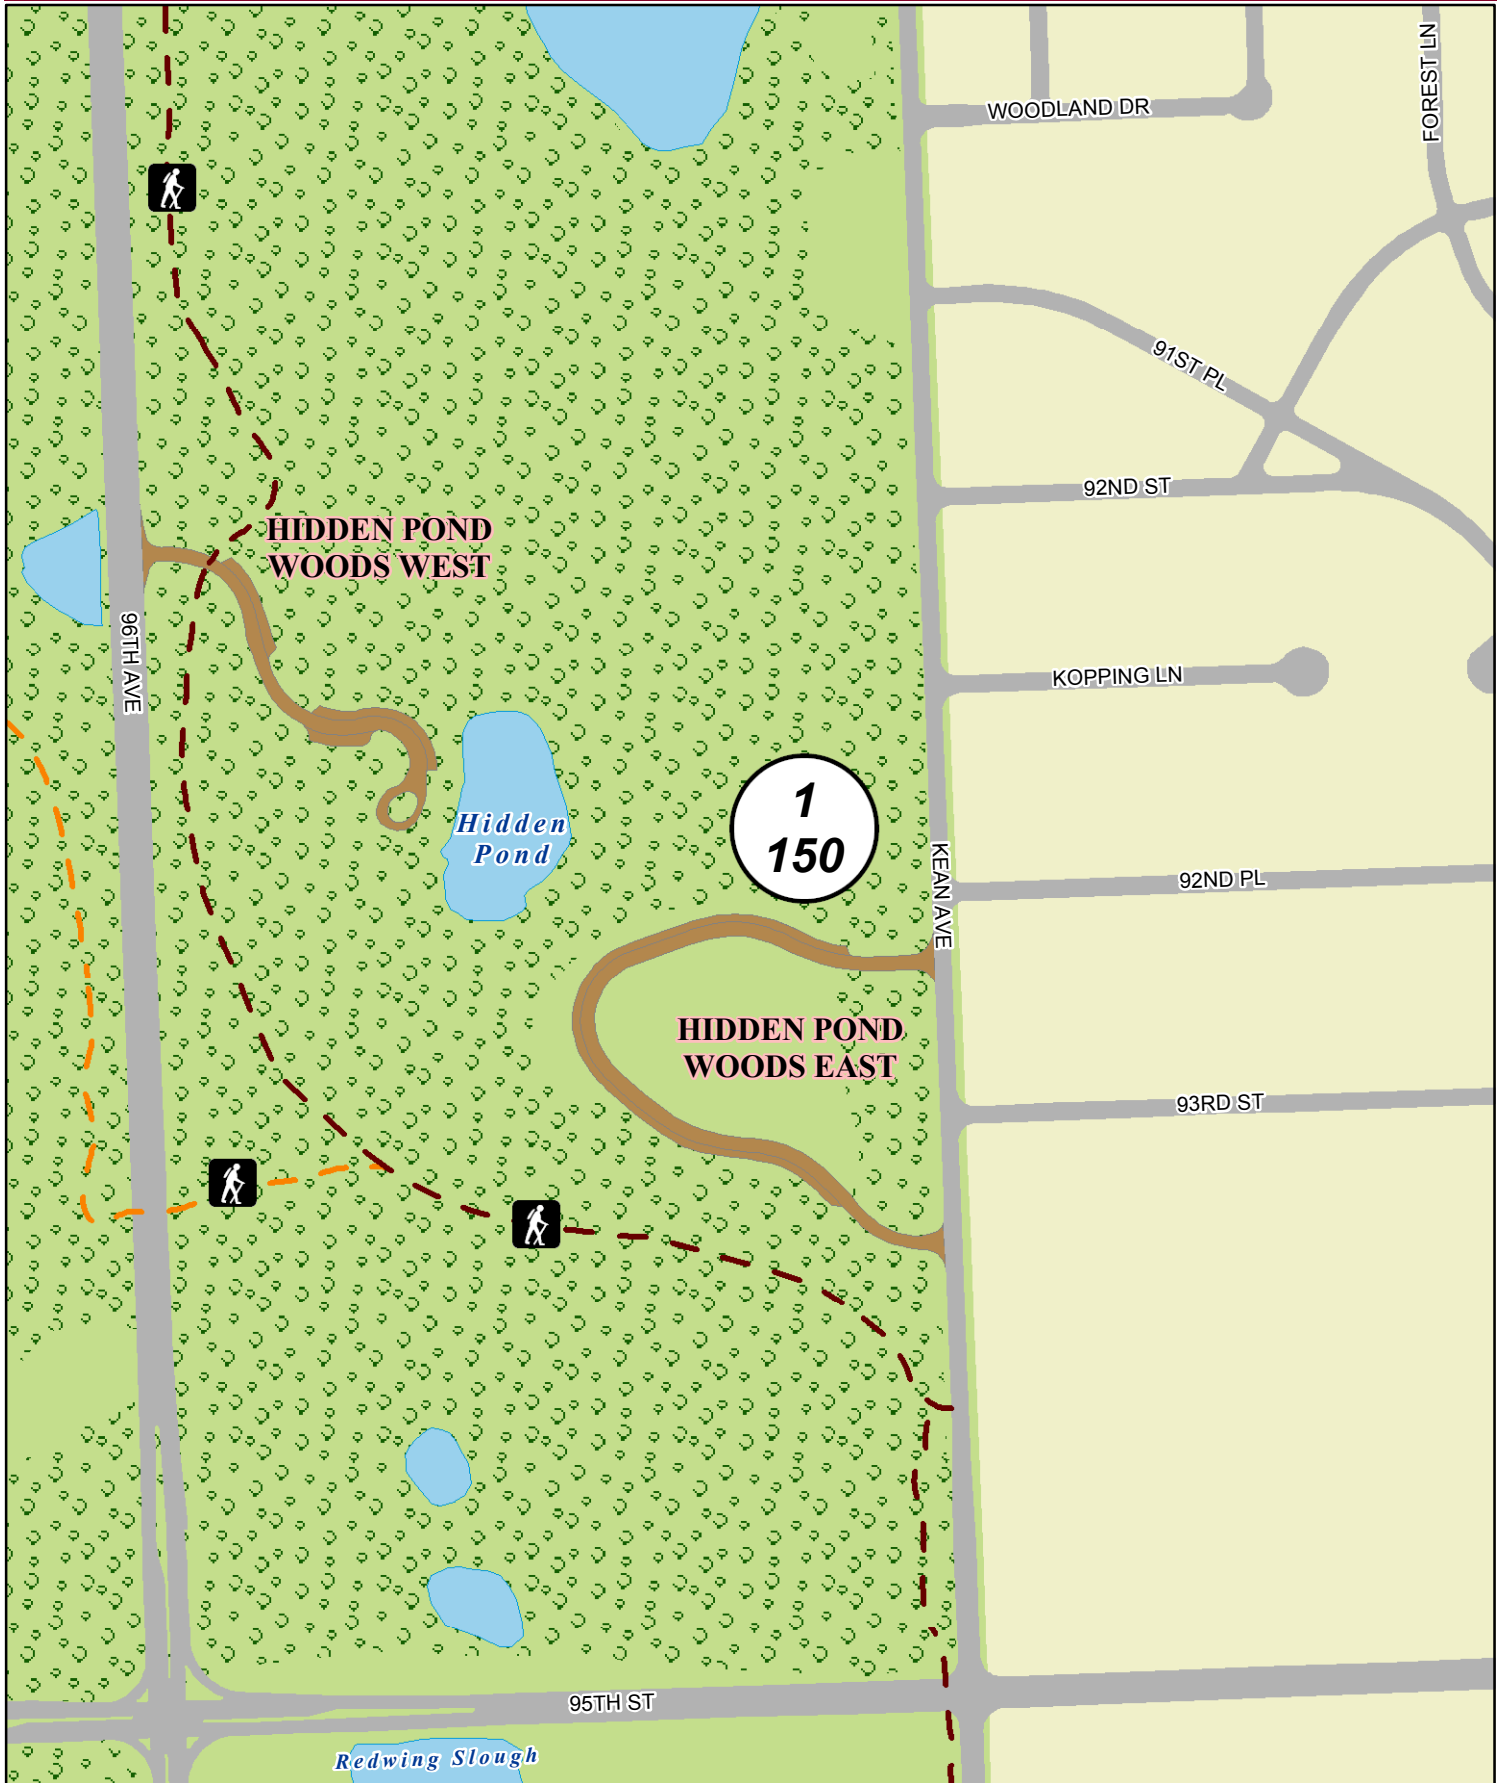

Picnic Groves

HIDDEN POND WOODS

PALOS DIVISION

Rev. 12-2006

1 - Grove Number
000 - Capacity

Unpaved Trail

Trees

Parking