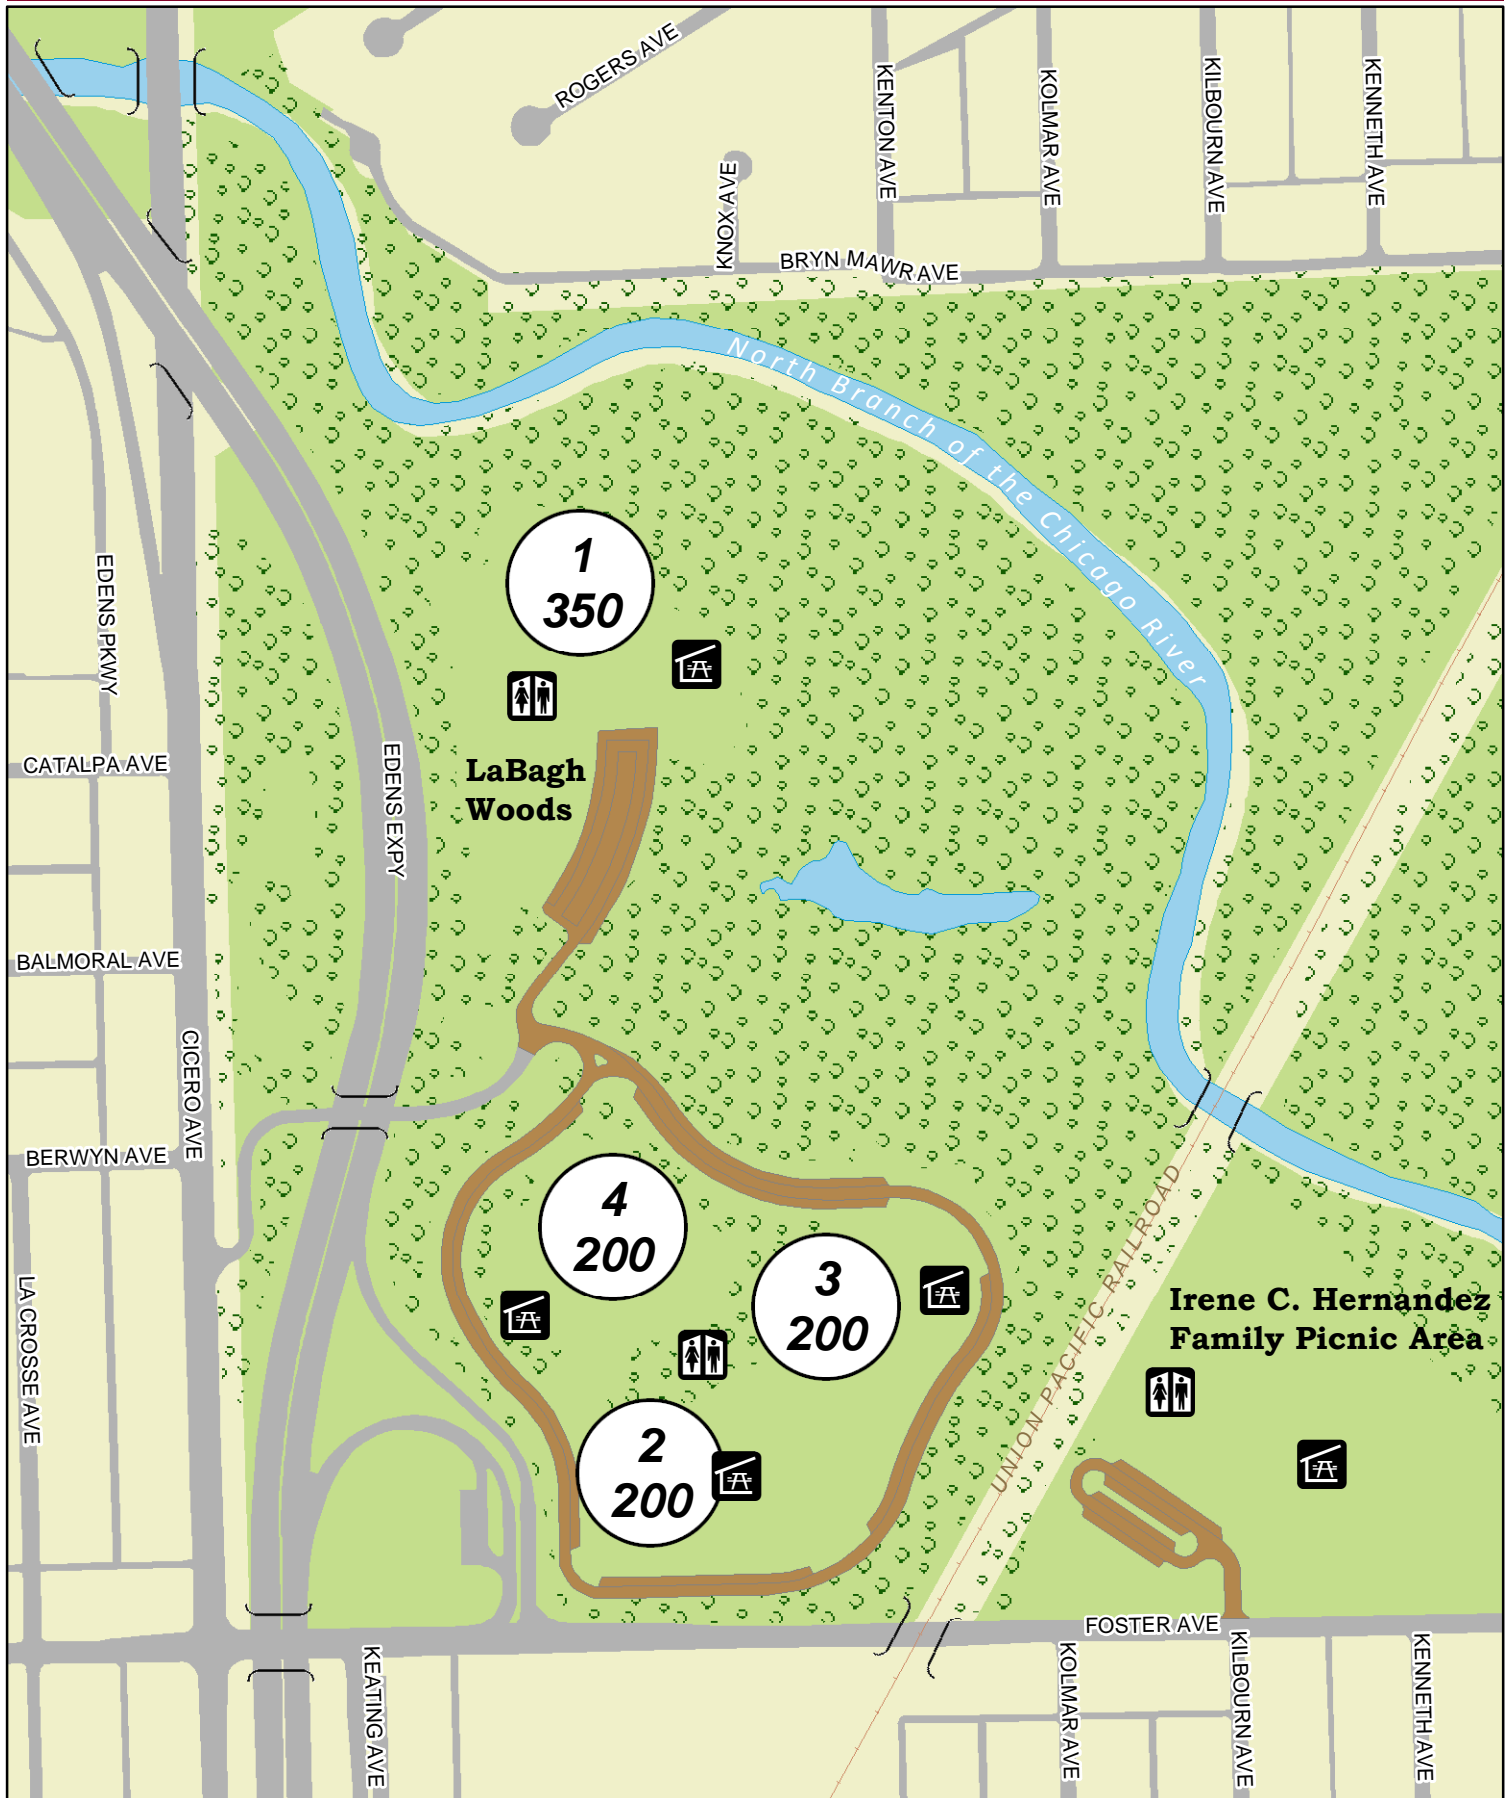

Picnic Groves

LaBagh Woods

NORTH BRANCH DIVISION

1 — Grove Number
000 — Capacity

Restroom
 Shelter

Trees
 Parking