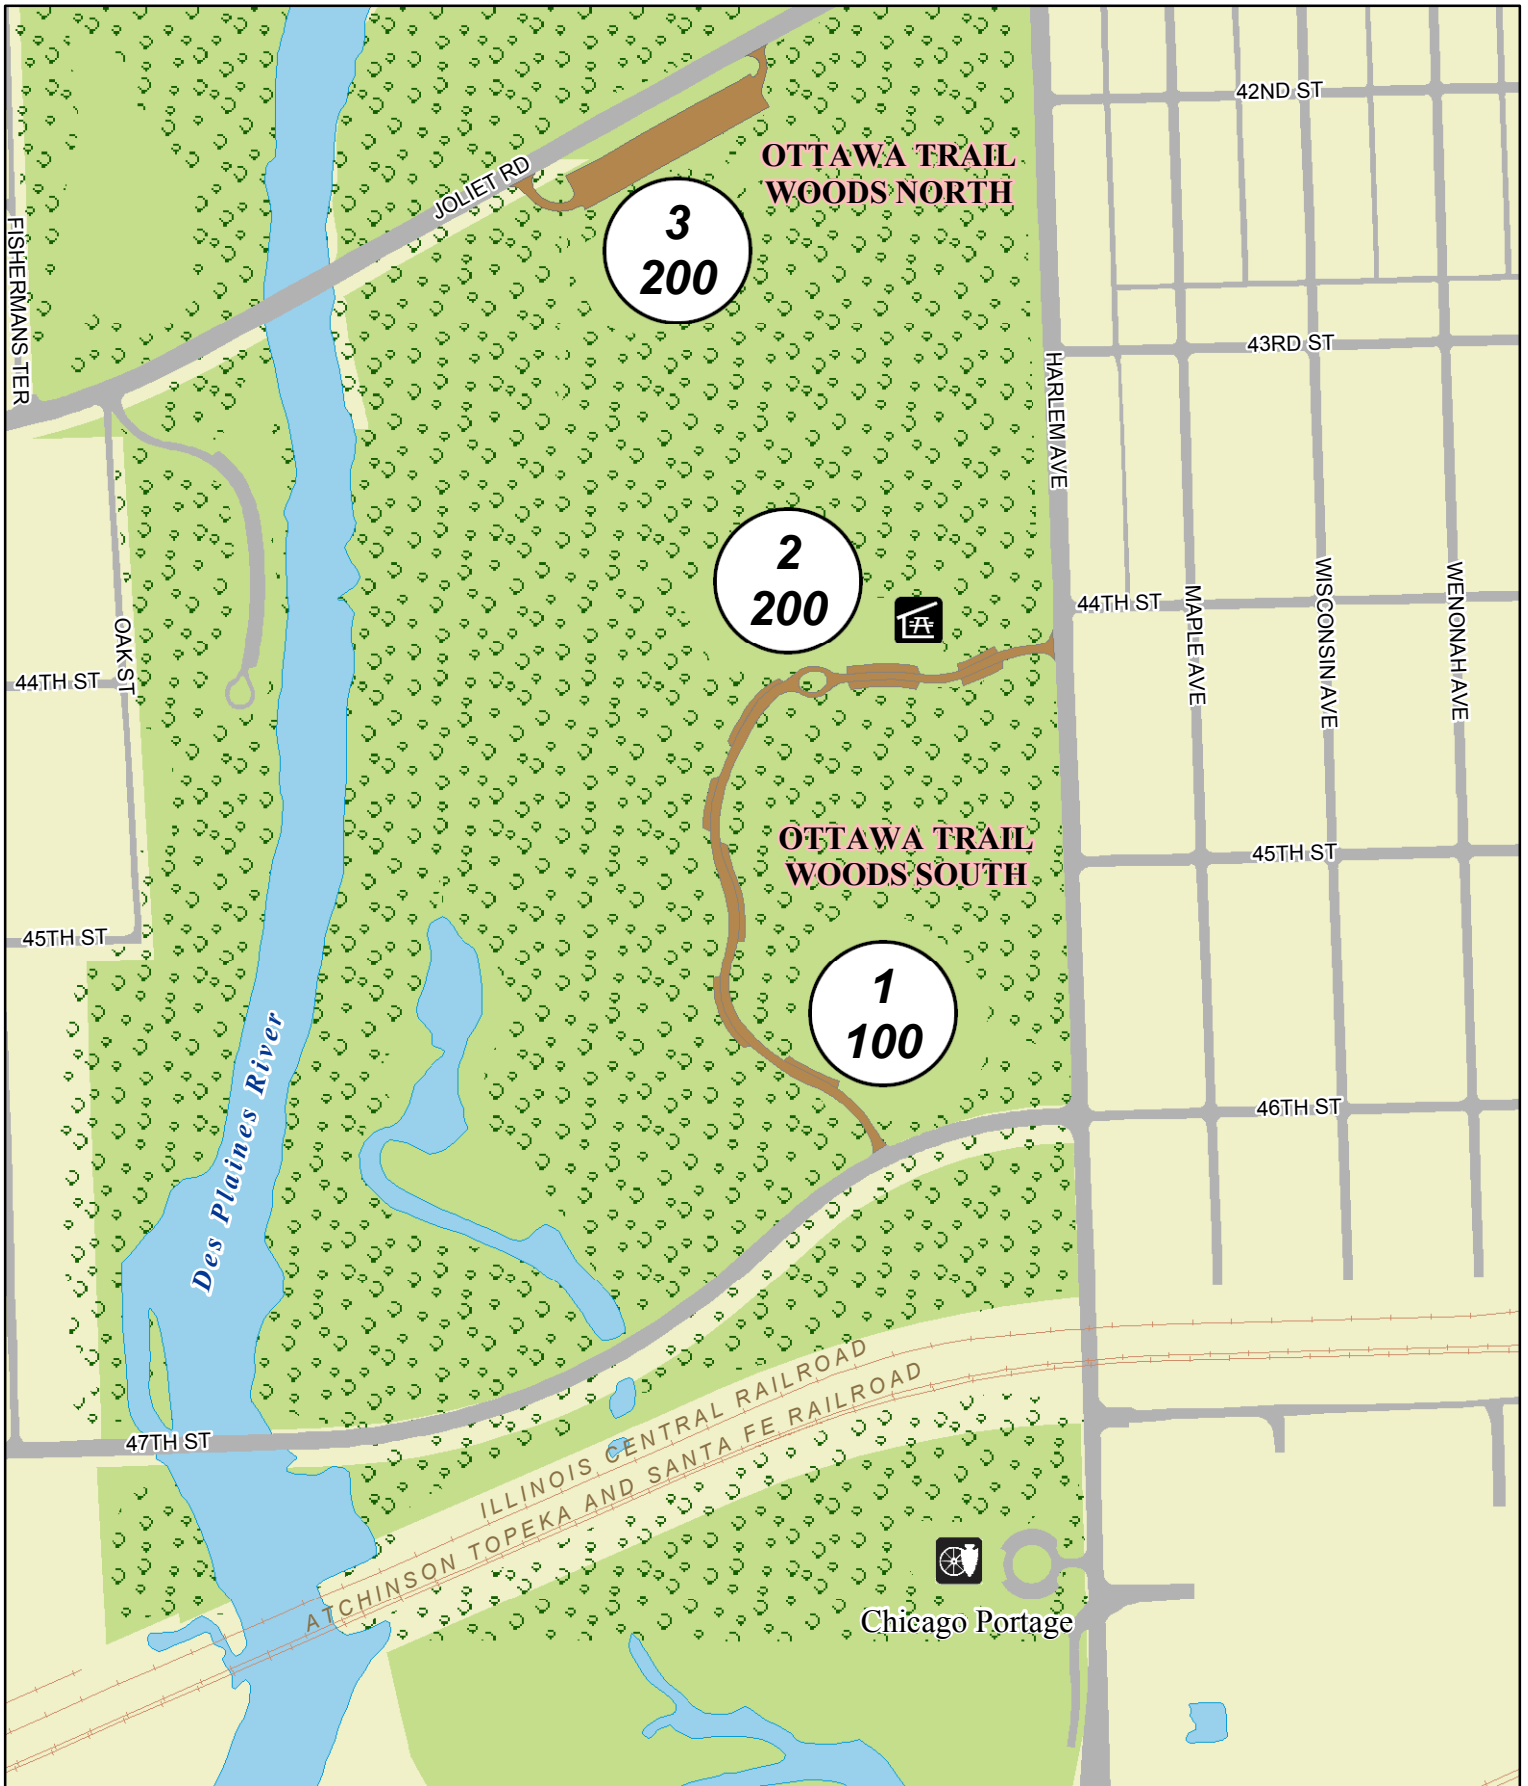

Picnic Groves

OTTAWA TRAIL WOODS

SALT CREEK DIVISION

0 100 200 400 Feet

Grove Number
 Capacity

Historical Marker

 Shelter

Parking

 Trees