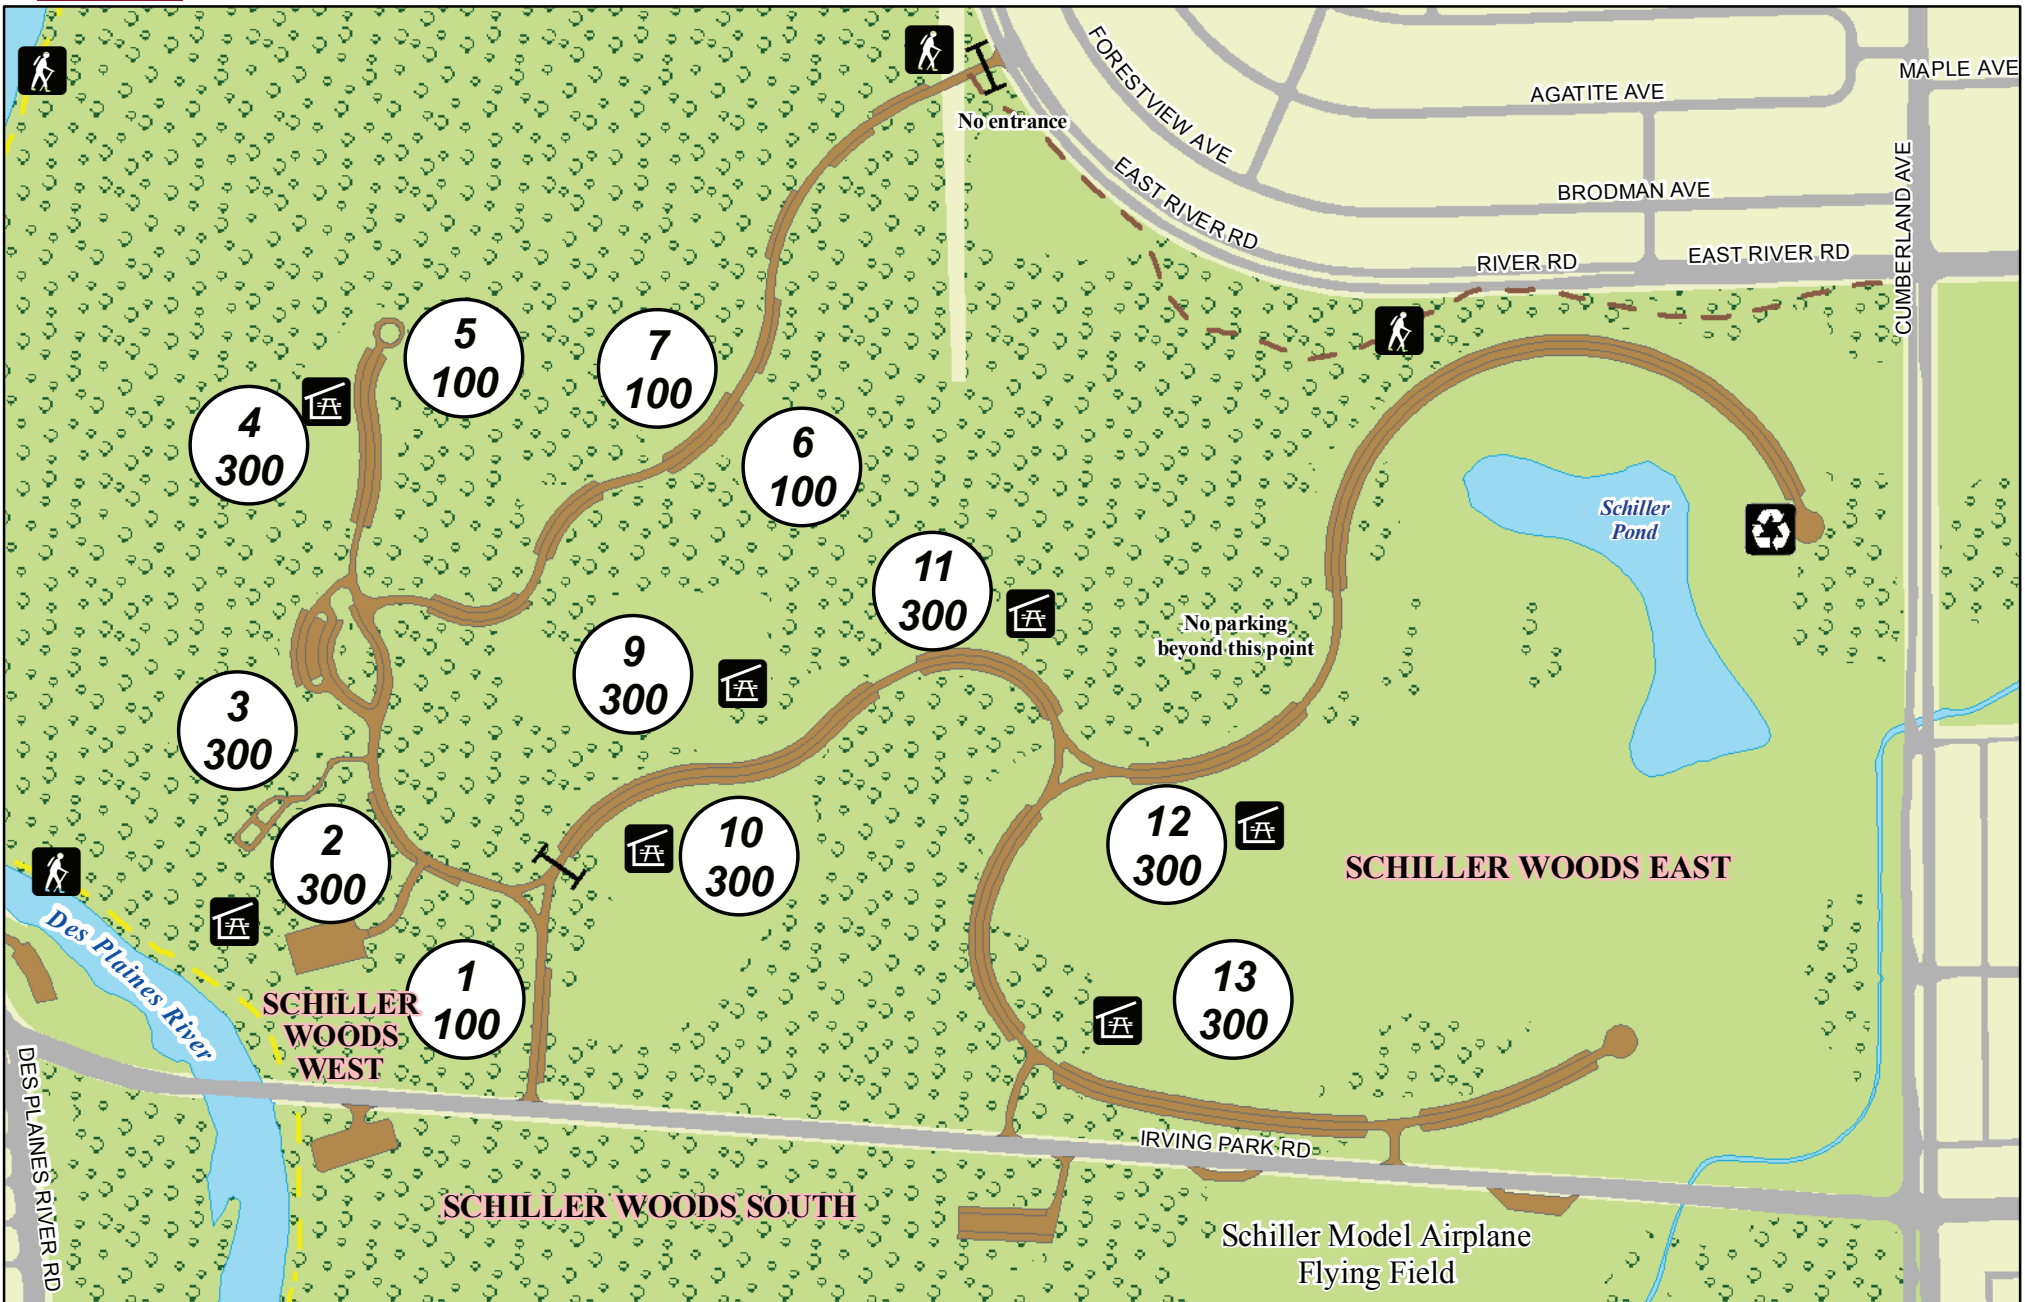

Picnic Groves

SCHILLER WOODS

INDIAN BOUNDARY DIVISION

0 100 200 400 Feet

1
000
Grove Number
Capacity

Recycling
Shelter

Trees
Parking

Unpaved Trail
Barrier