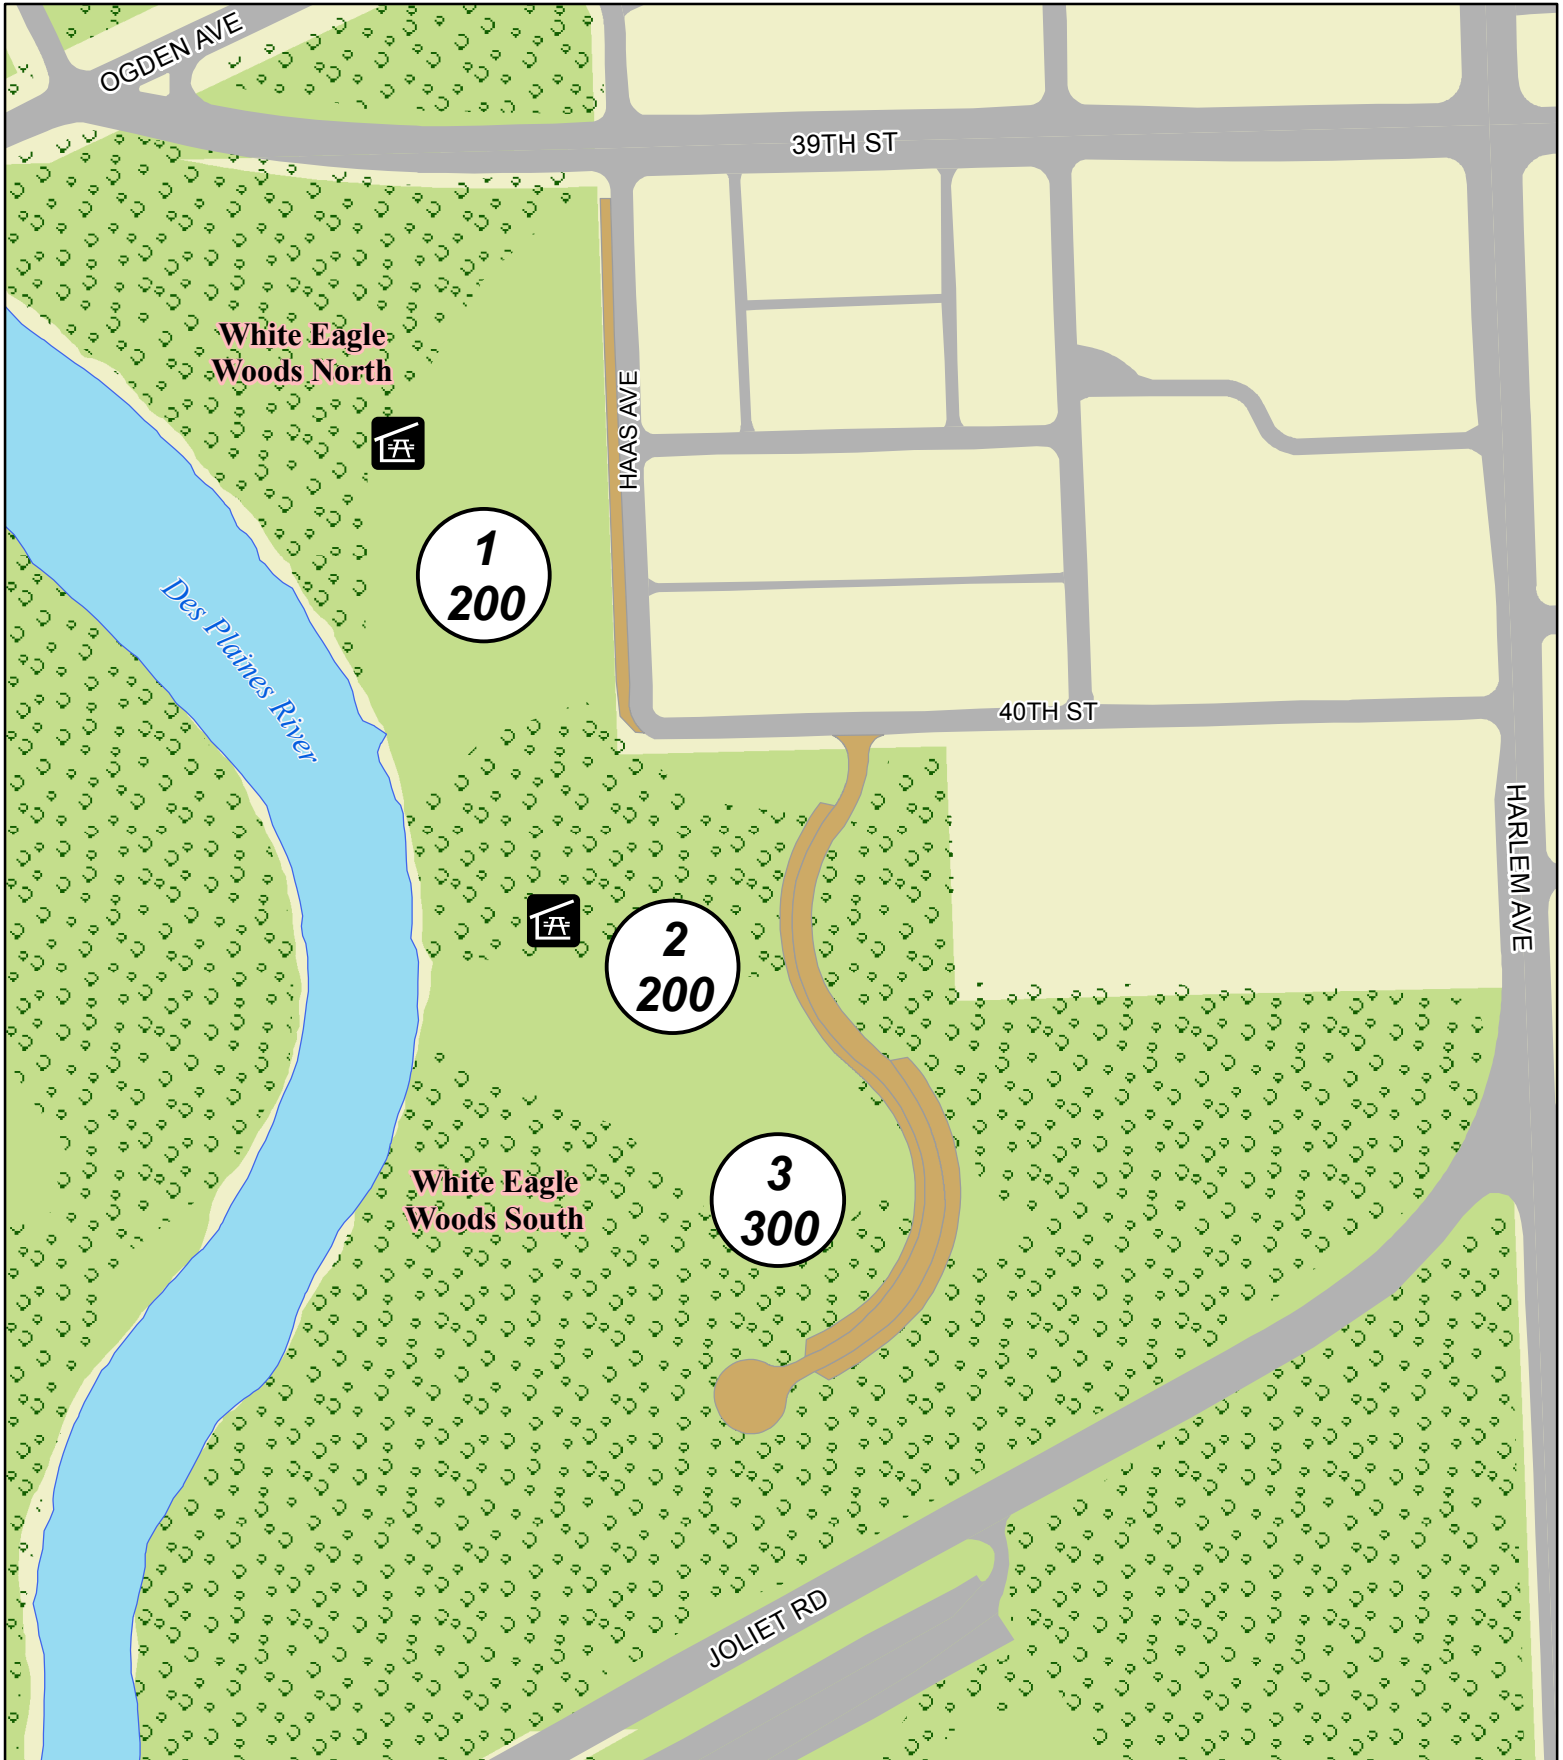

Picnic Groves

WHITE EAGLE WOODS

SALT CREEK DIVISION

0 100 200 Feet

1 — Grove Number
000 — Grove Capacity

Shelter

 Trees

 FPDCC Boundary

 Parking