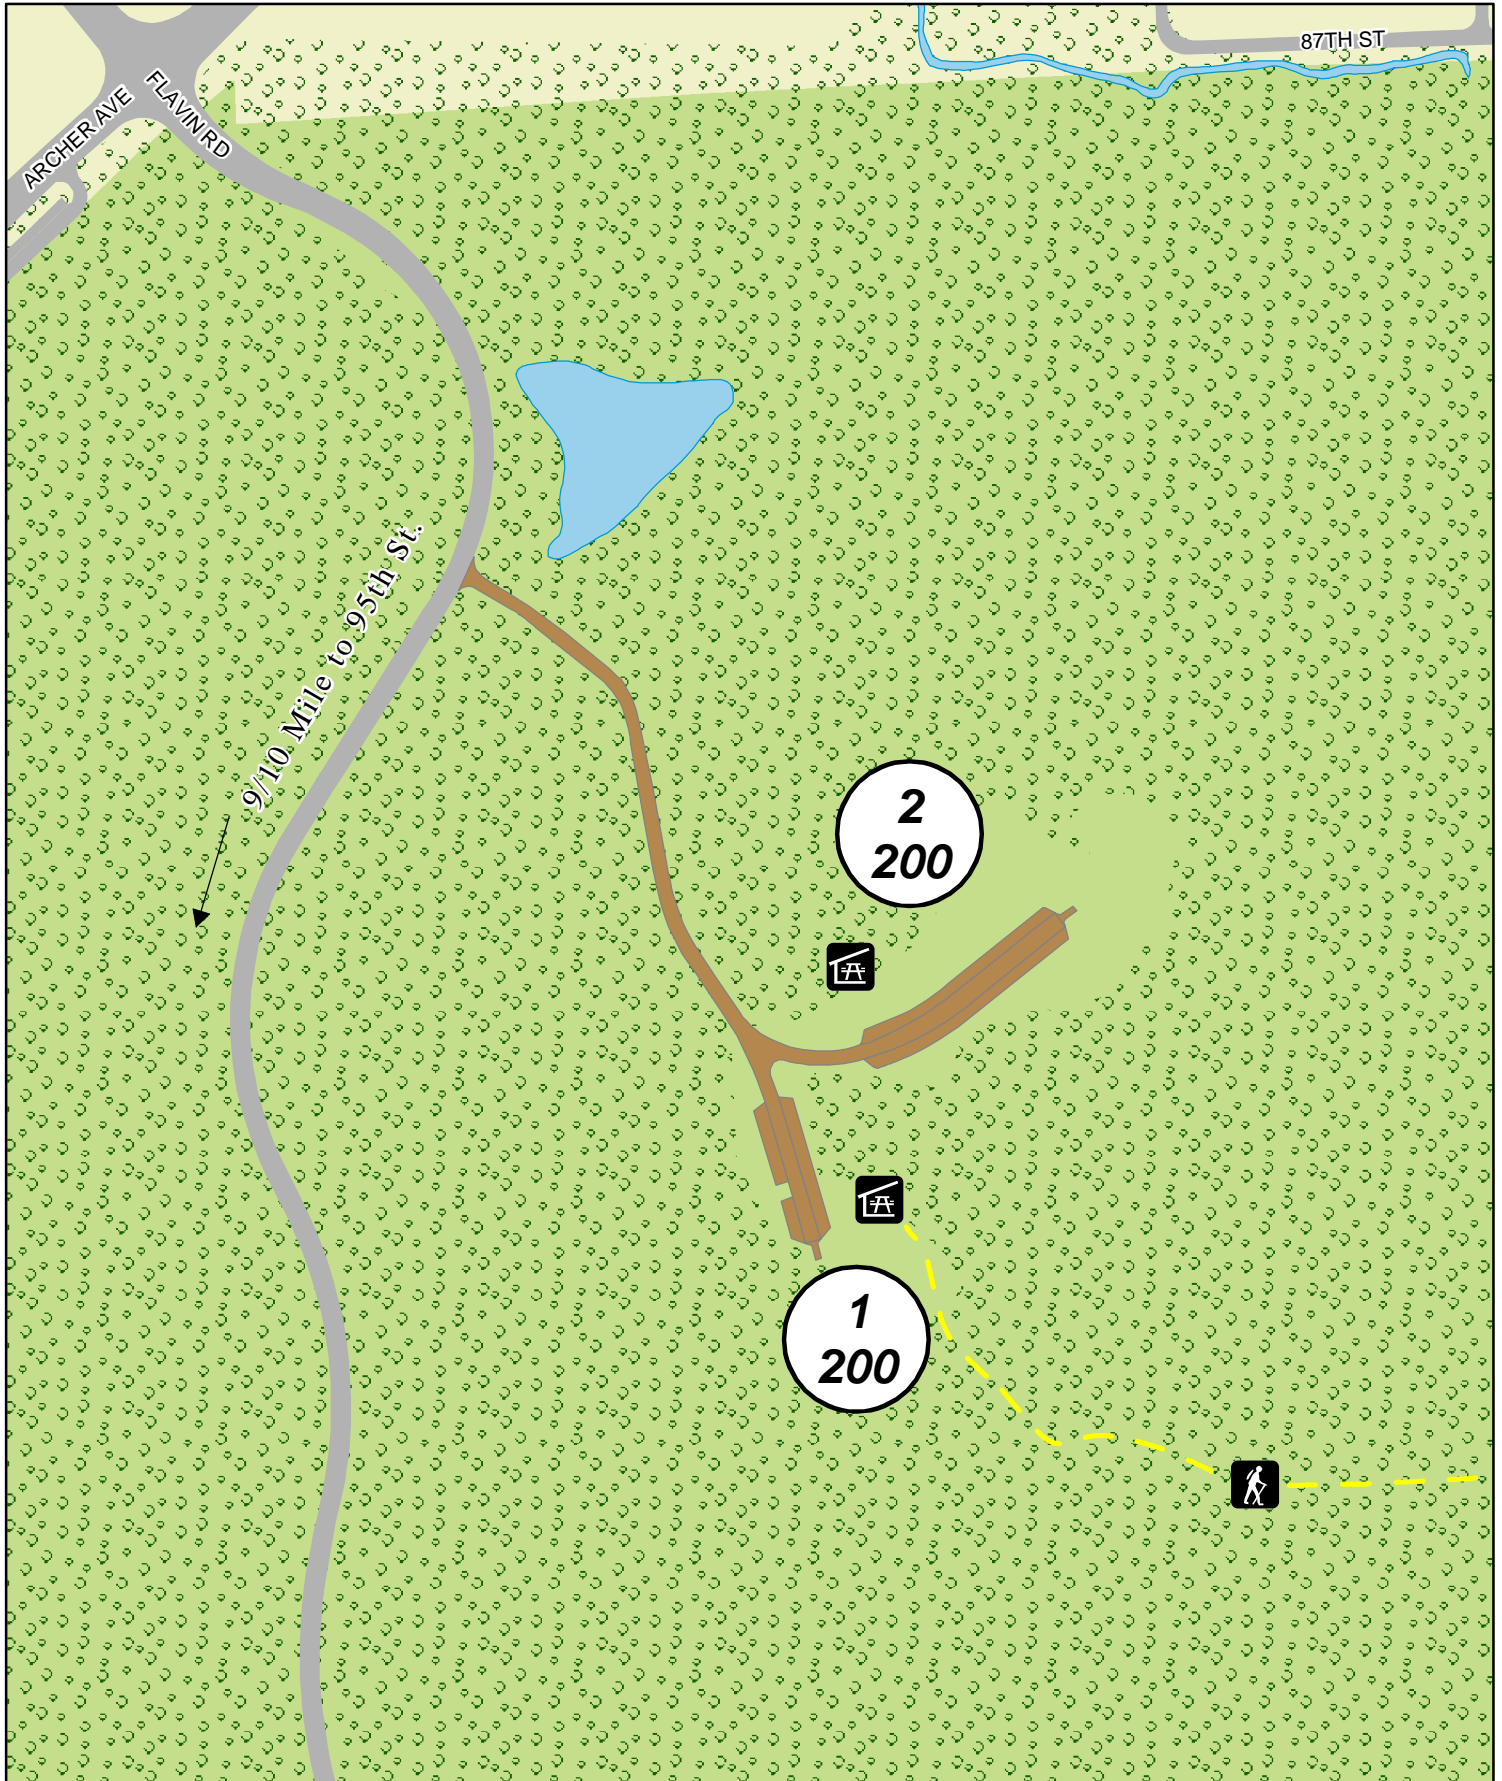

Picnic
Groves

Willow Springs Woods

PALOS DIVISION

0 50 100 200 Feet

1 - Grove Number
000 - Capacity

 Unpaved Trail
 Shelter

 Trees
 Parking