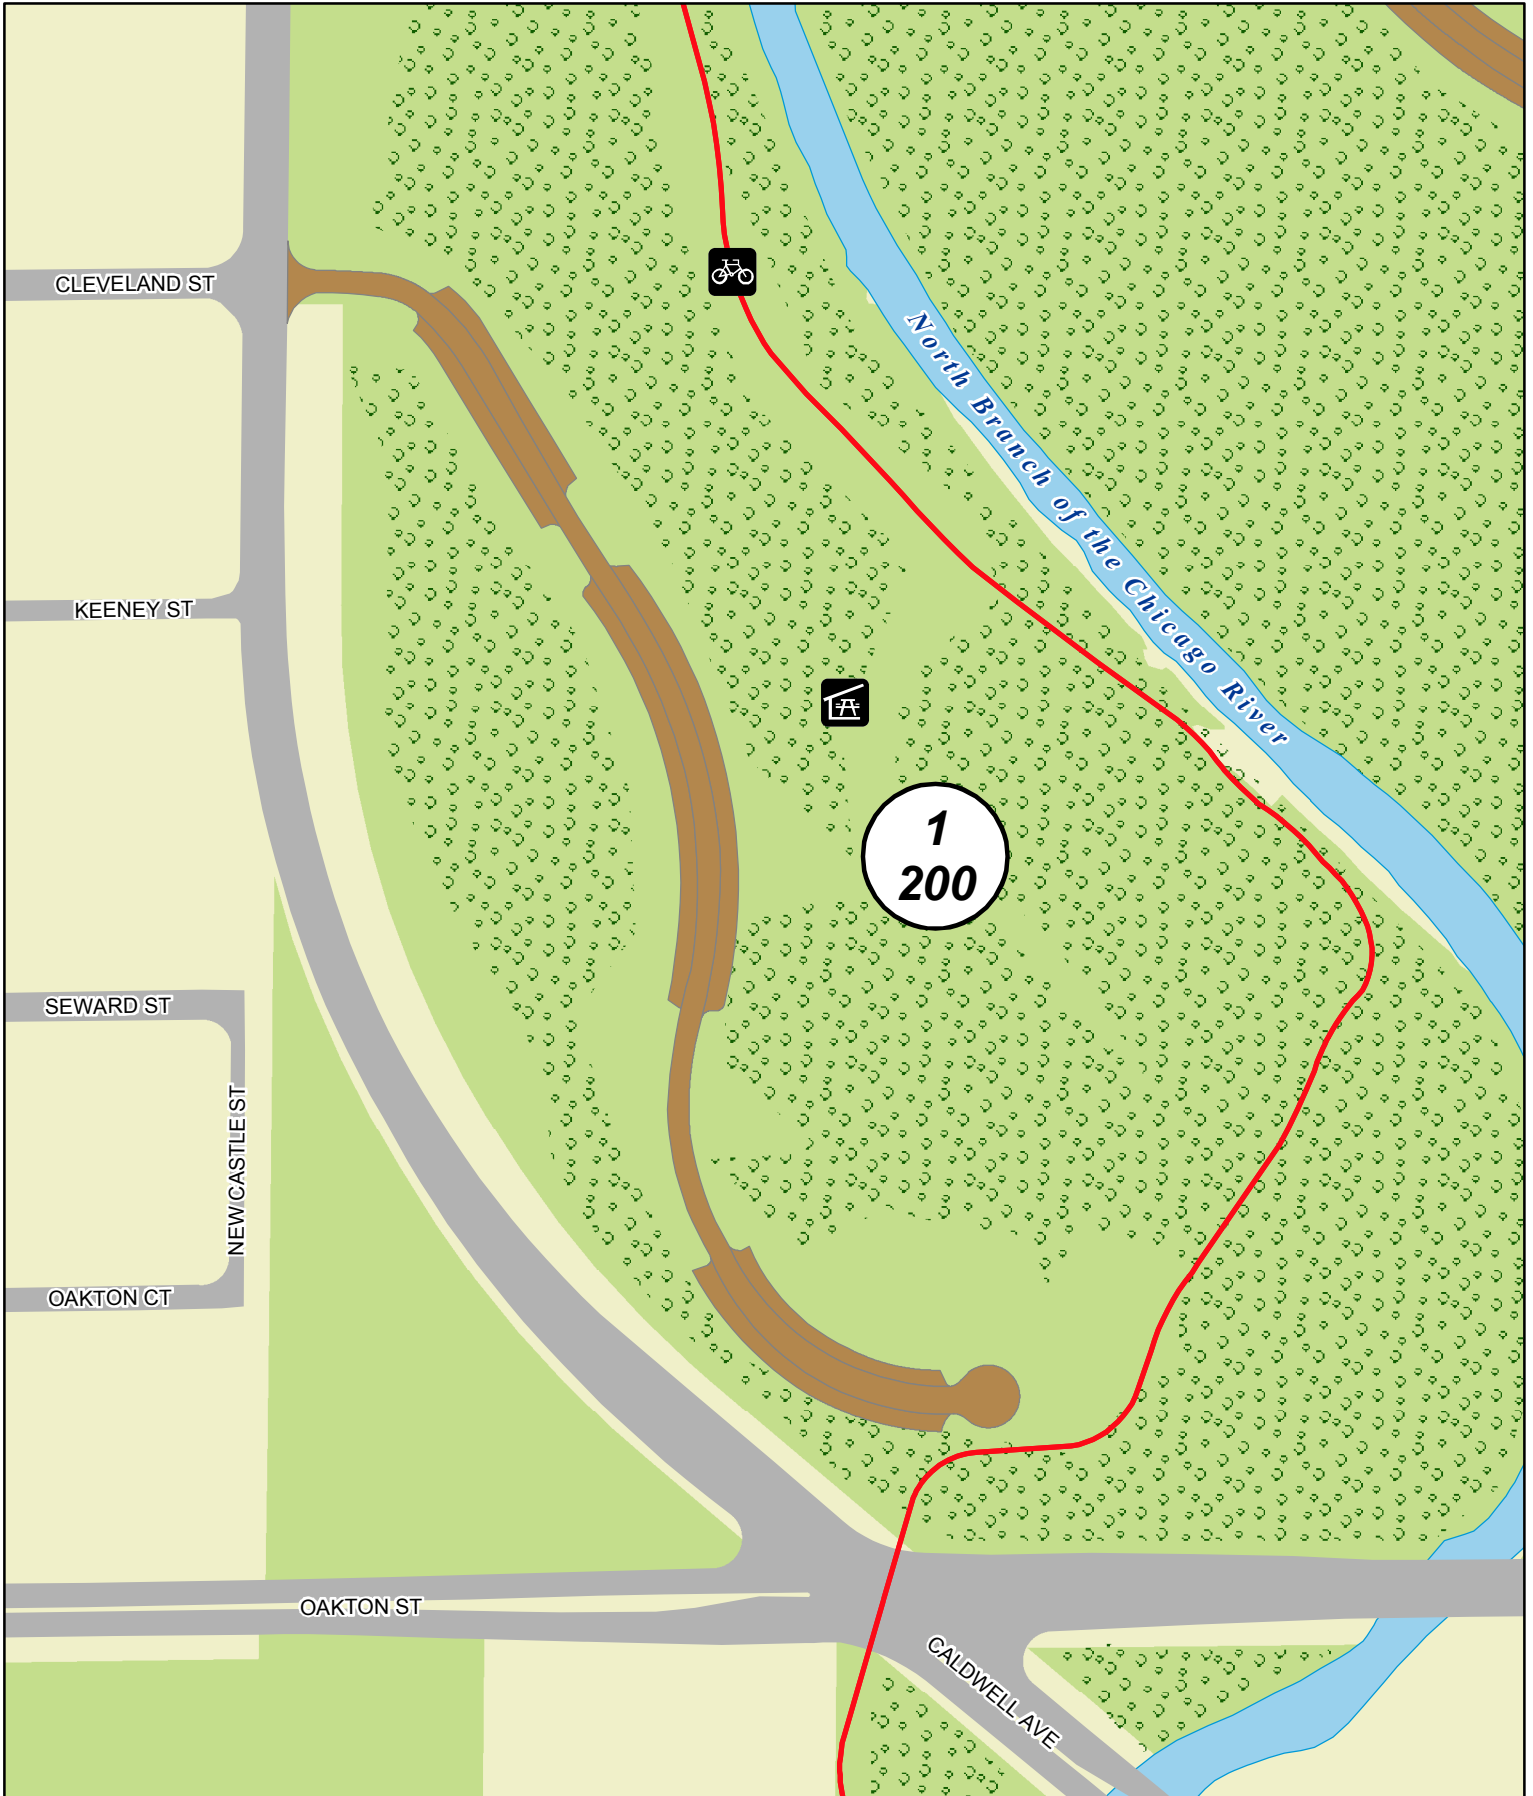

Picnic
Groves

MIAMI WOODS

NORTH BRANCH DIVISION

1
000 — Grove Number
Capacity

Shelter

Paved Trail

Trees

Parking