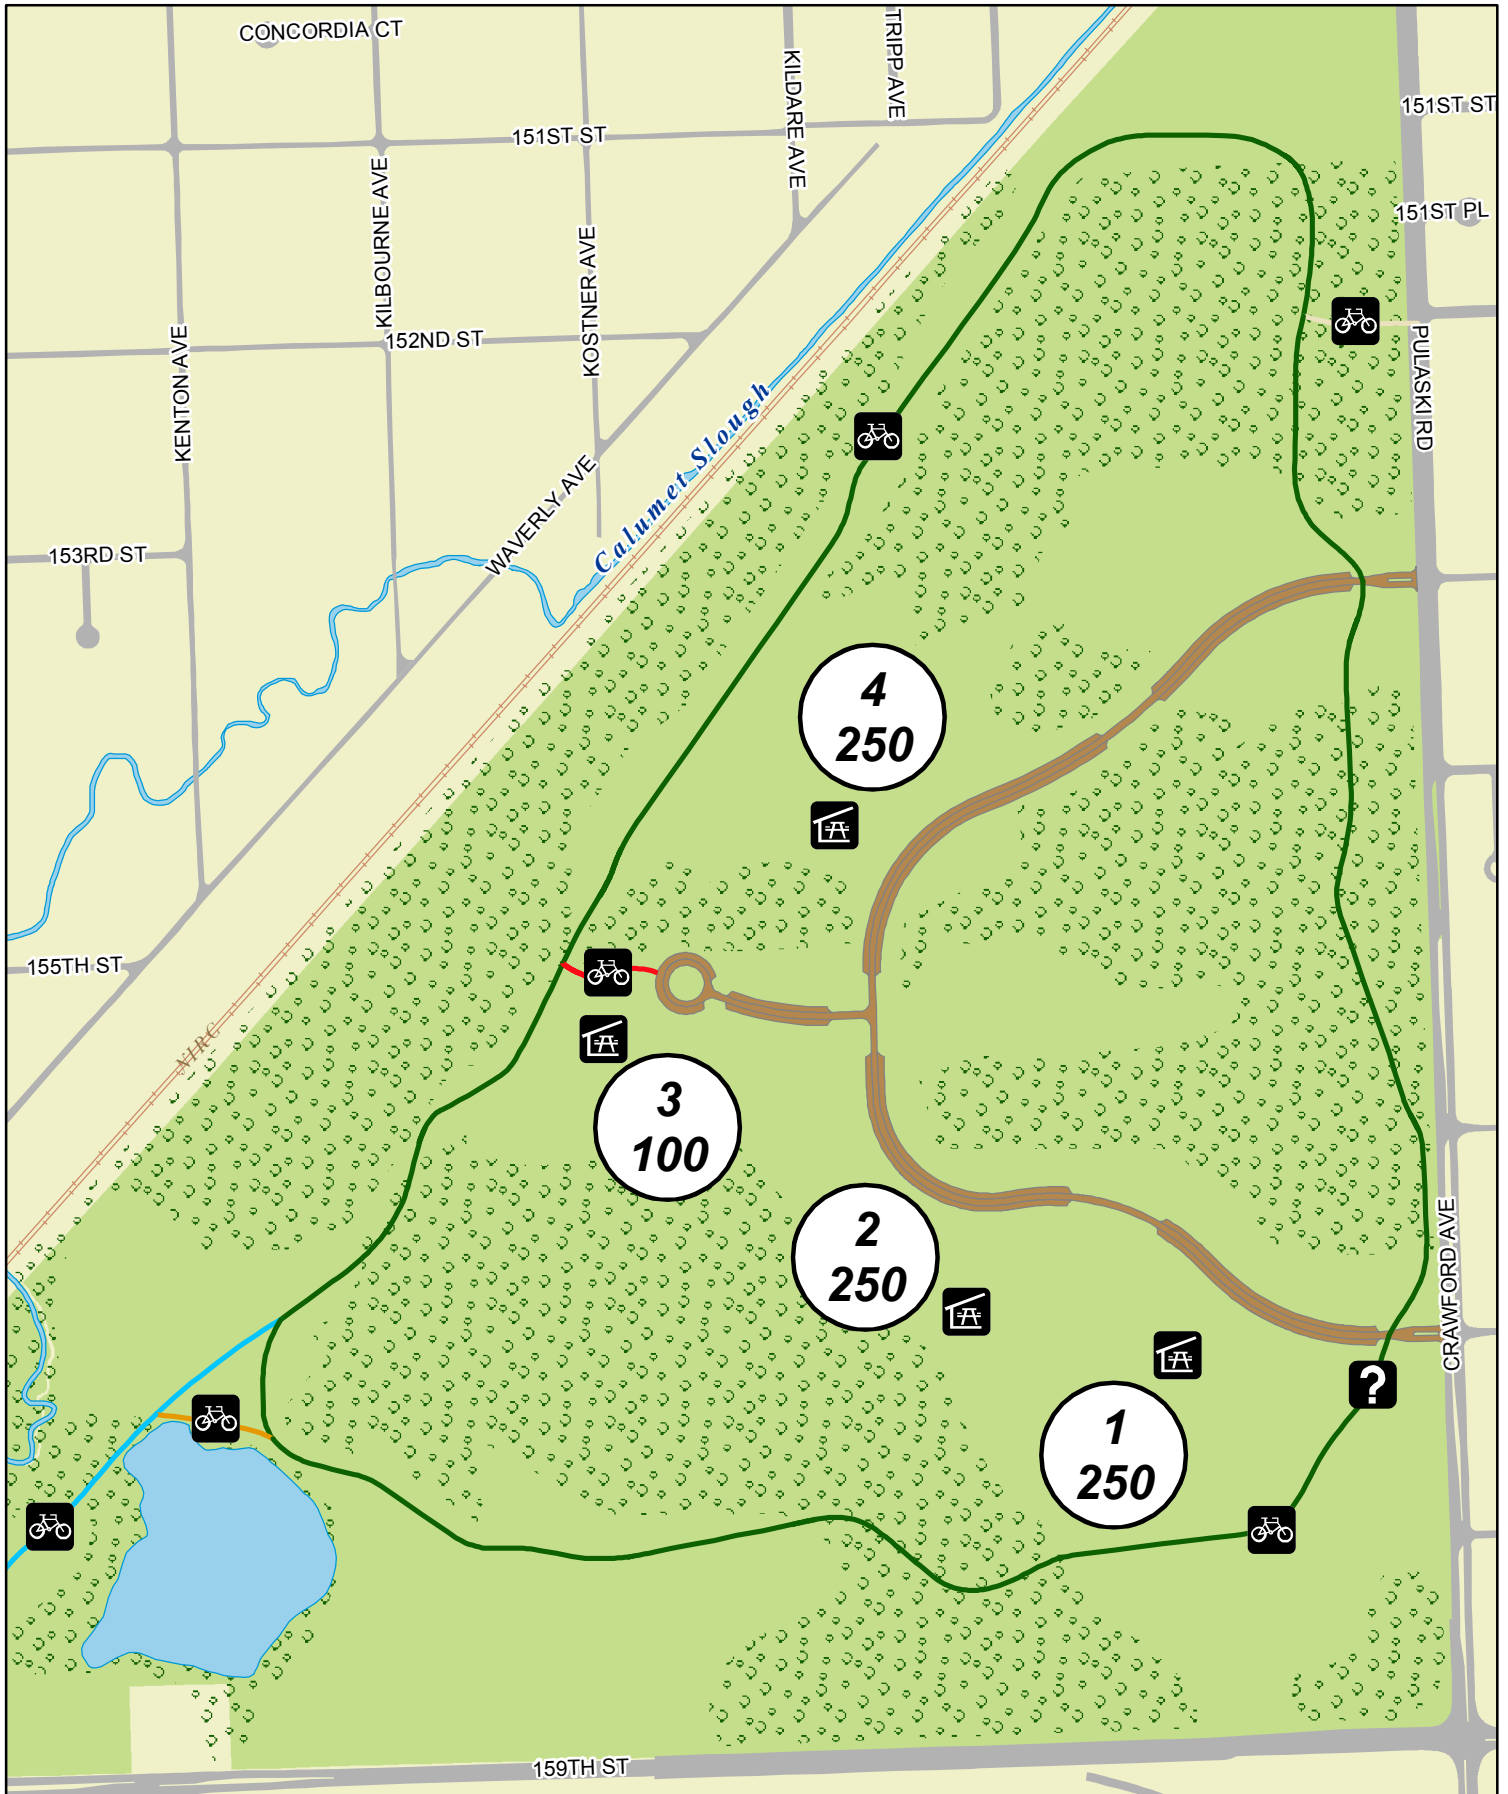

Picnic Groves

# MIDLOTHIAN MEADOW

TINLEY CREEK DIVISION

1 — Grove Number  
000 — Capacity

Shelter  
? — Information

Paved Trail  
— Parking

Trees