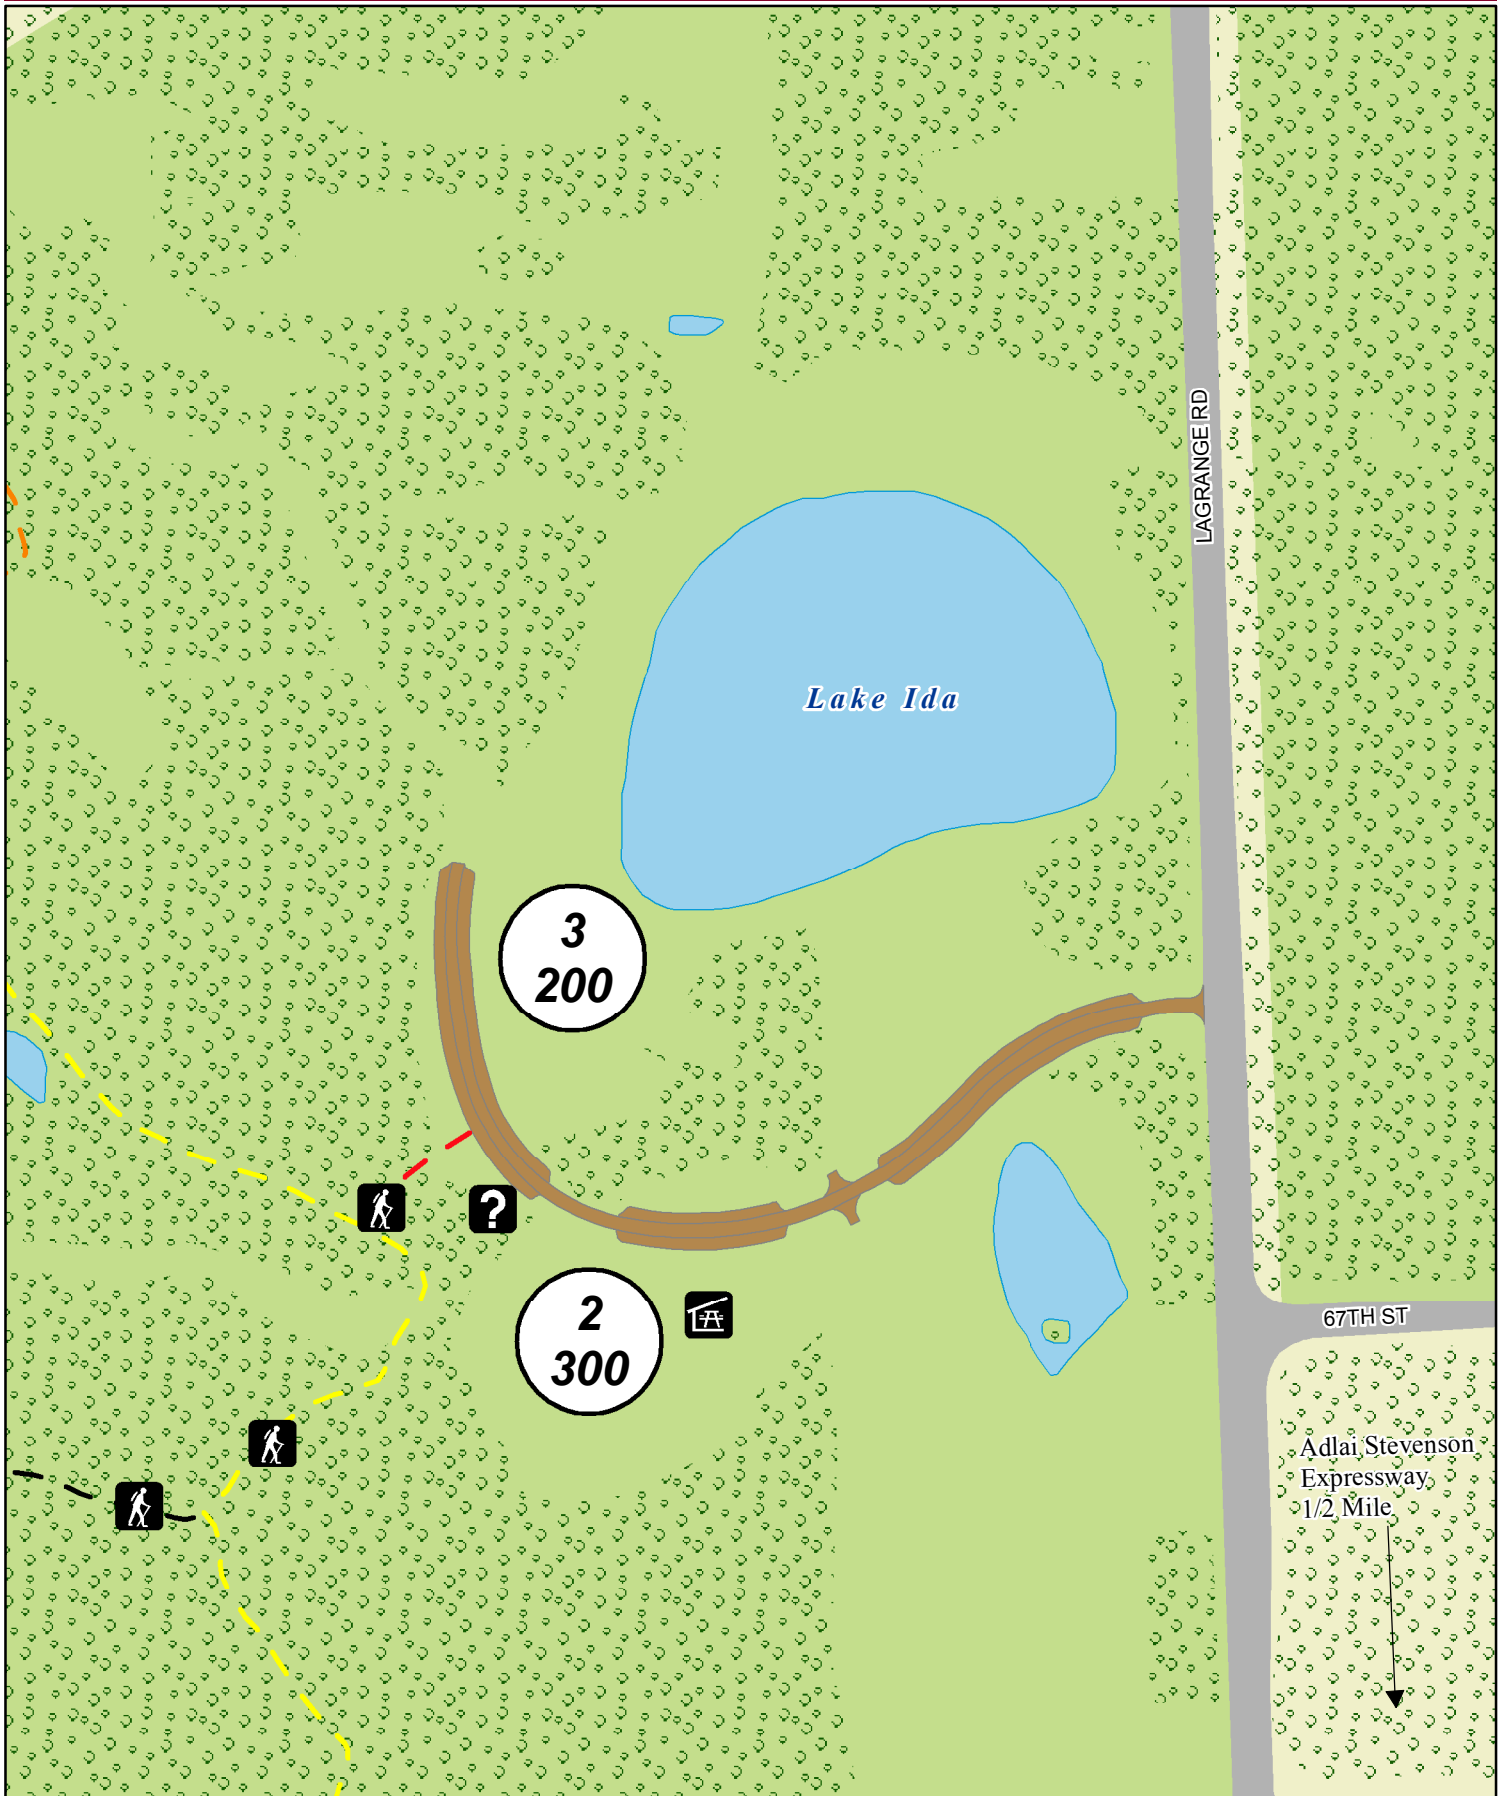

Picnic Groves

SUNDOWN MEADOW

SALT CREEK DIVISION

1
000
Grove Number
Capacity

Shelter

Unpaved Trail
Information

Trees
Parking