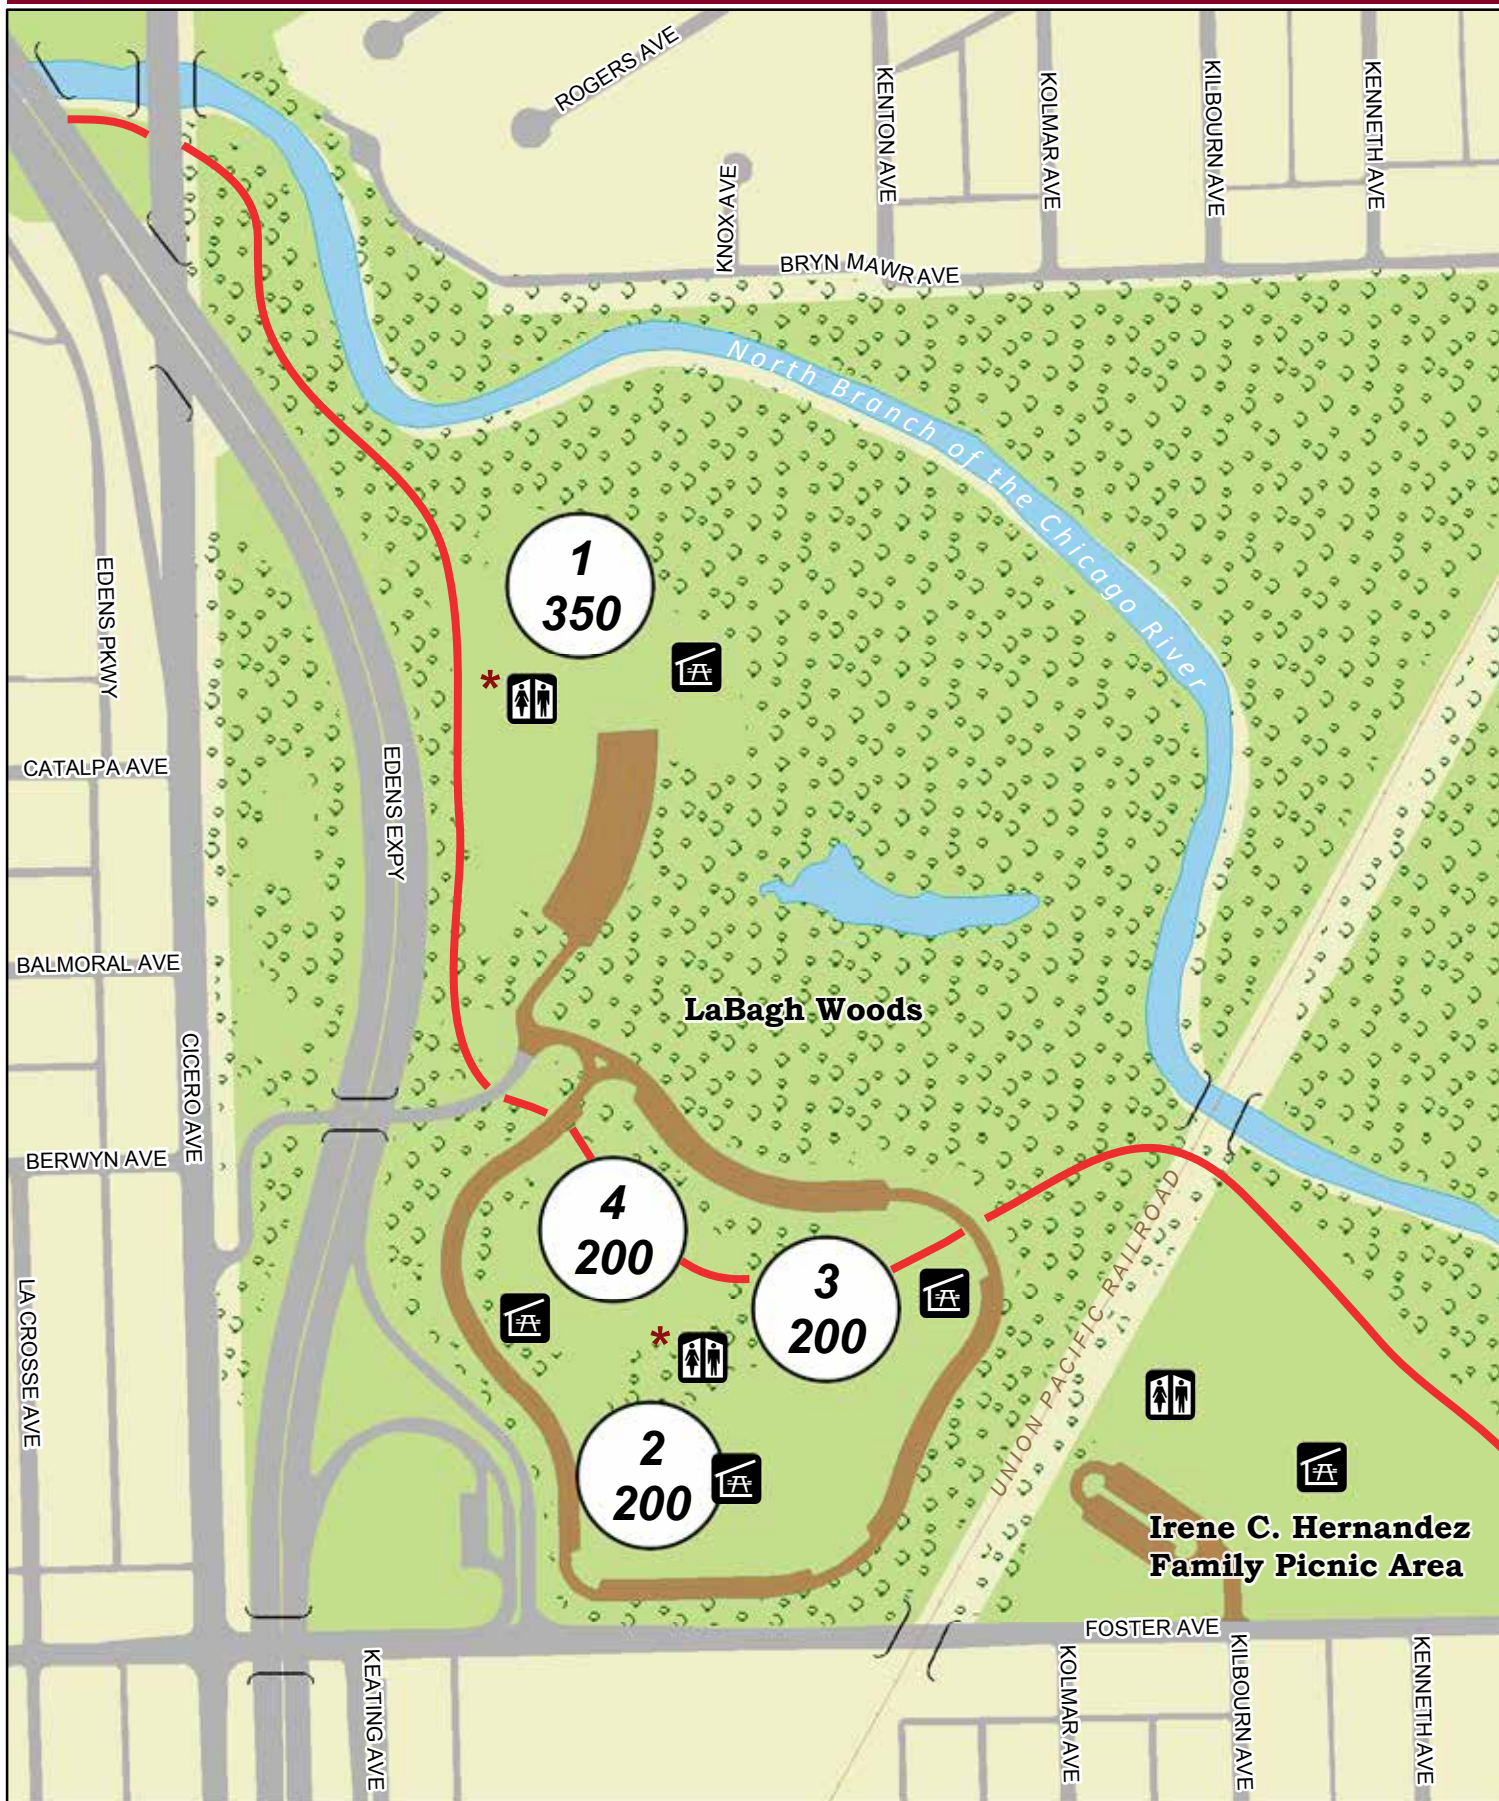

Picnic Groves

# LaBagh Woods

NORTH BRANCH DIVISION

**\* Restrooms are temporarily out of service for renovations**

1 - Grove Number  
000 - Capacity

Restroom  
 Shelter

Trees  
 Parking