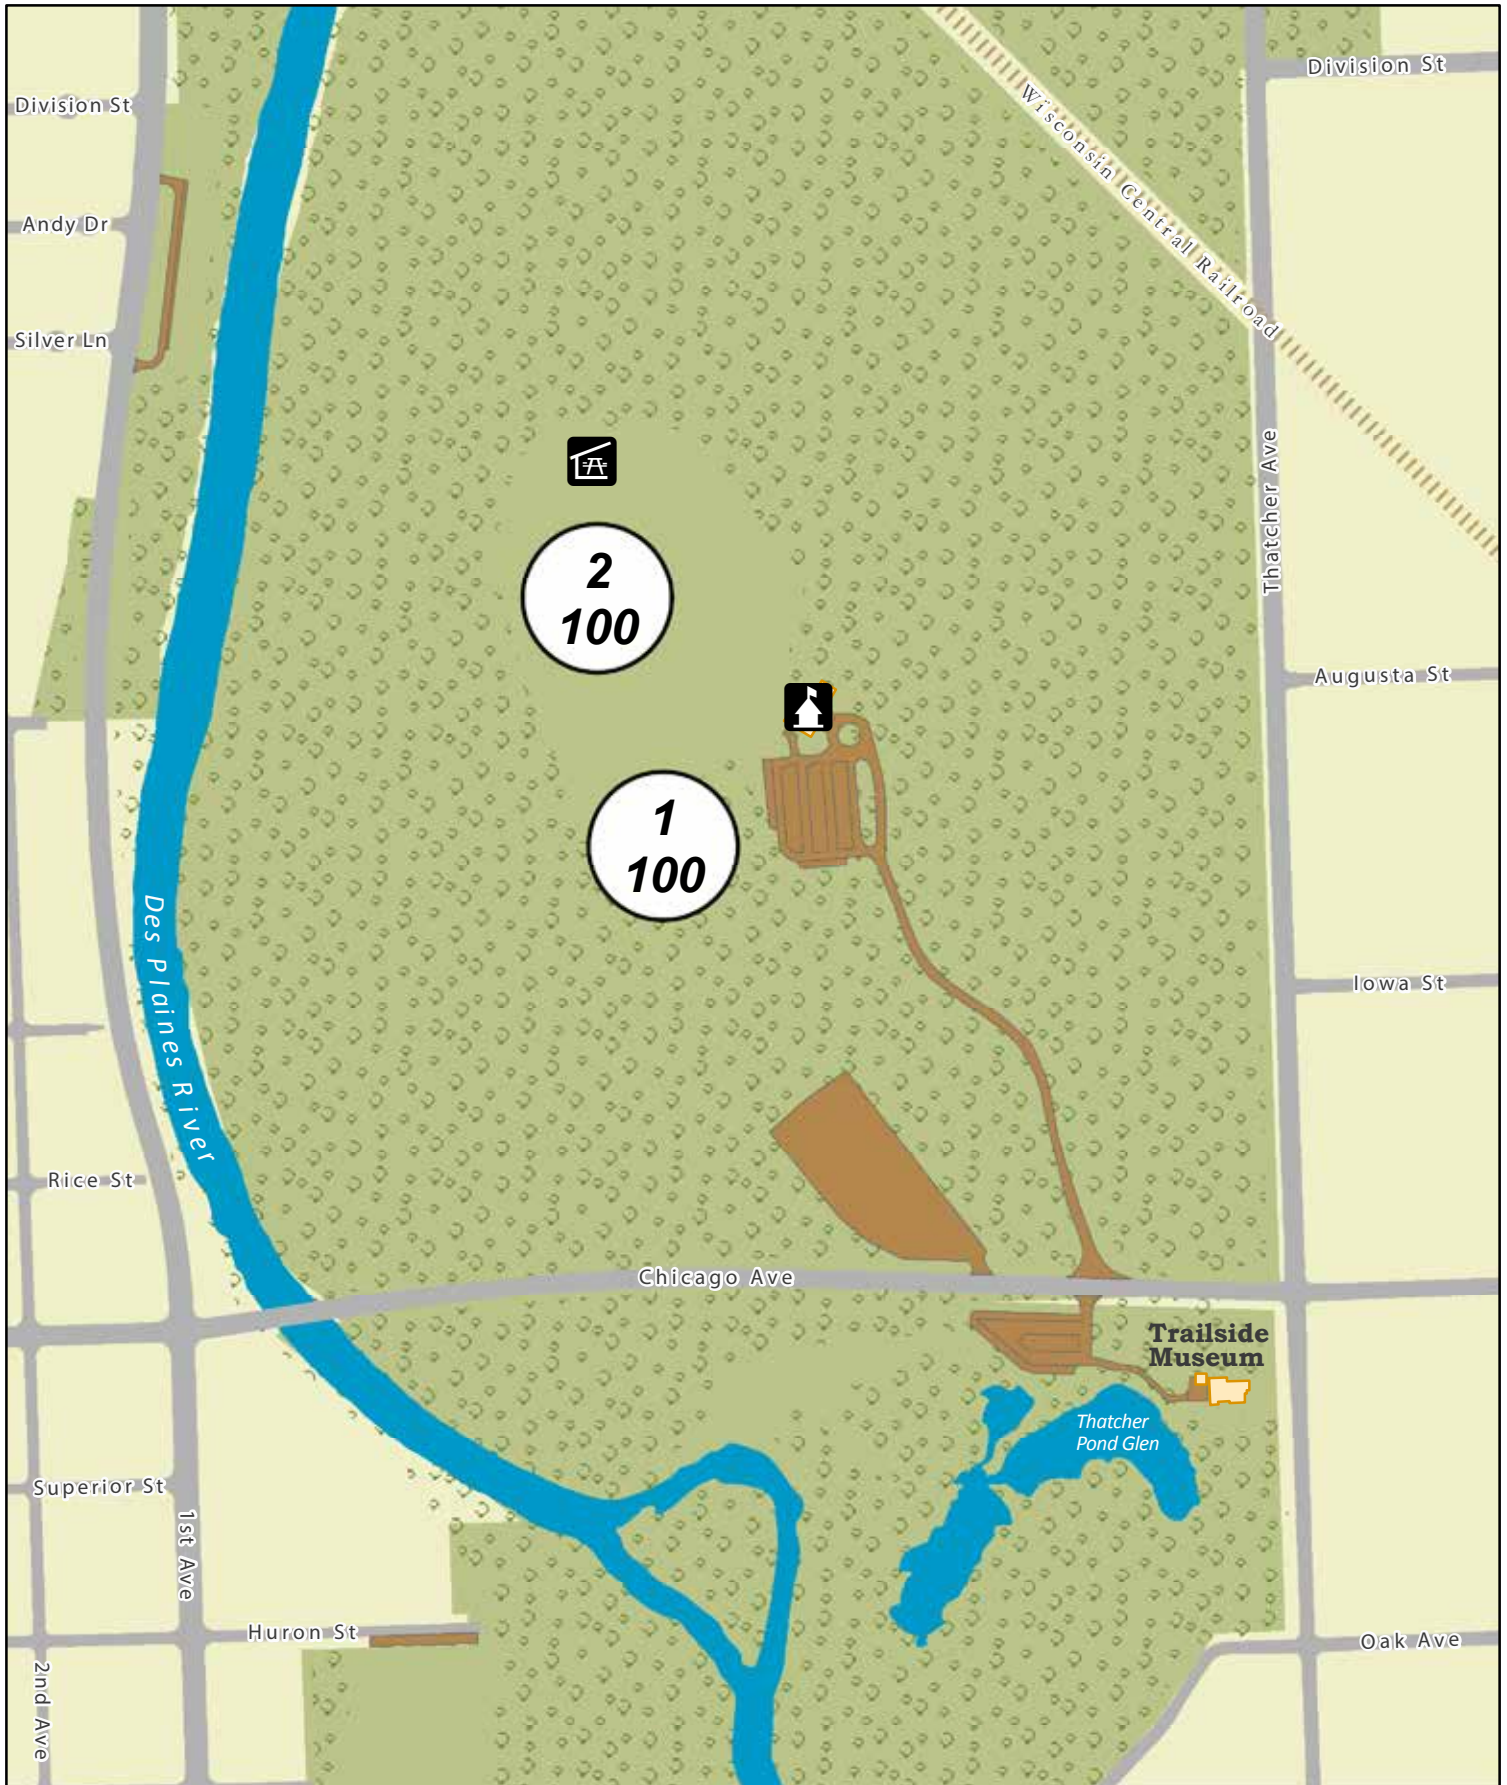

Picnic Groves

Thatcher Woods

INDIAN BOUNDARY DIVISION

1
000
Grove Number
Capacity

Pavilion
Shelter

Tree Cover
Parking