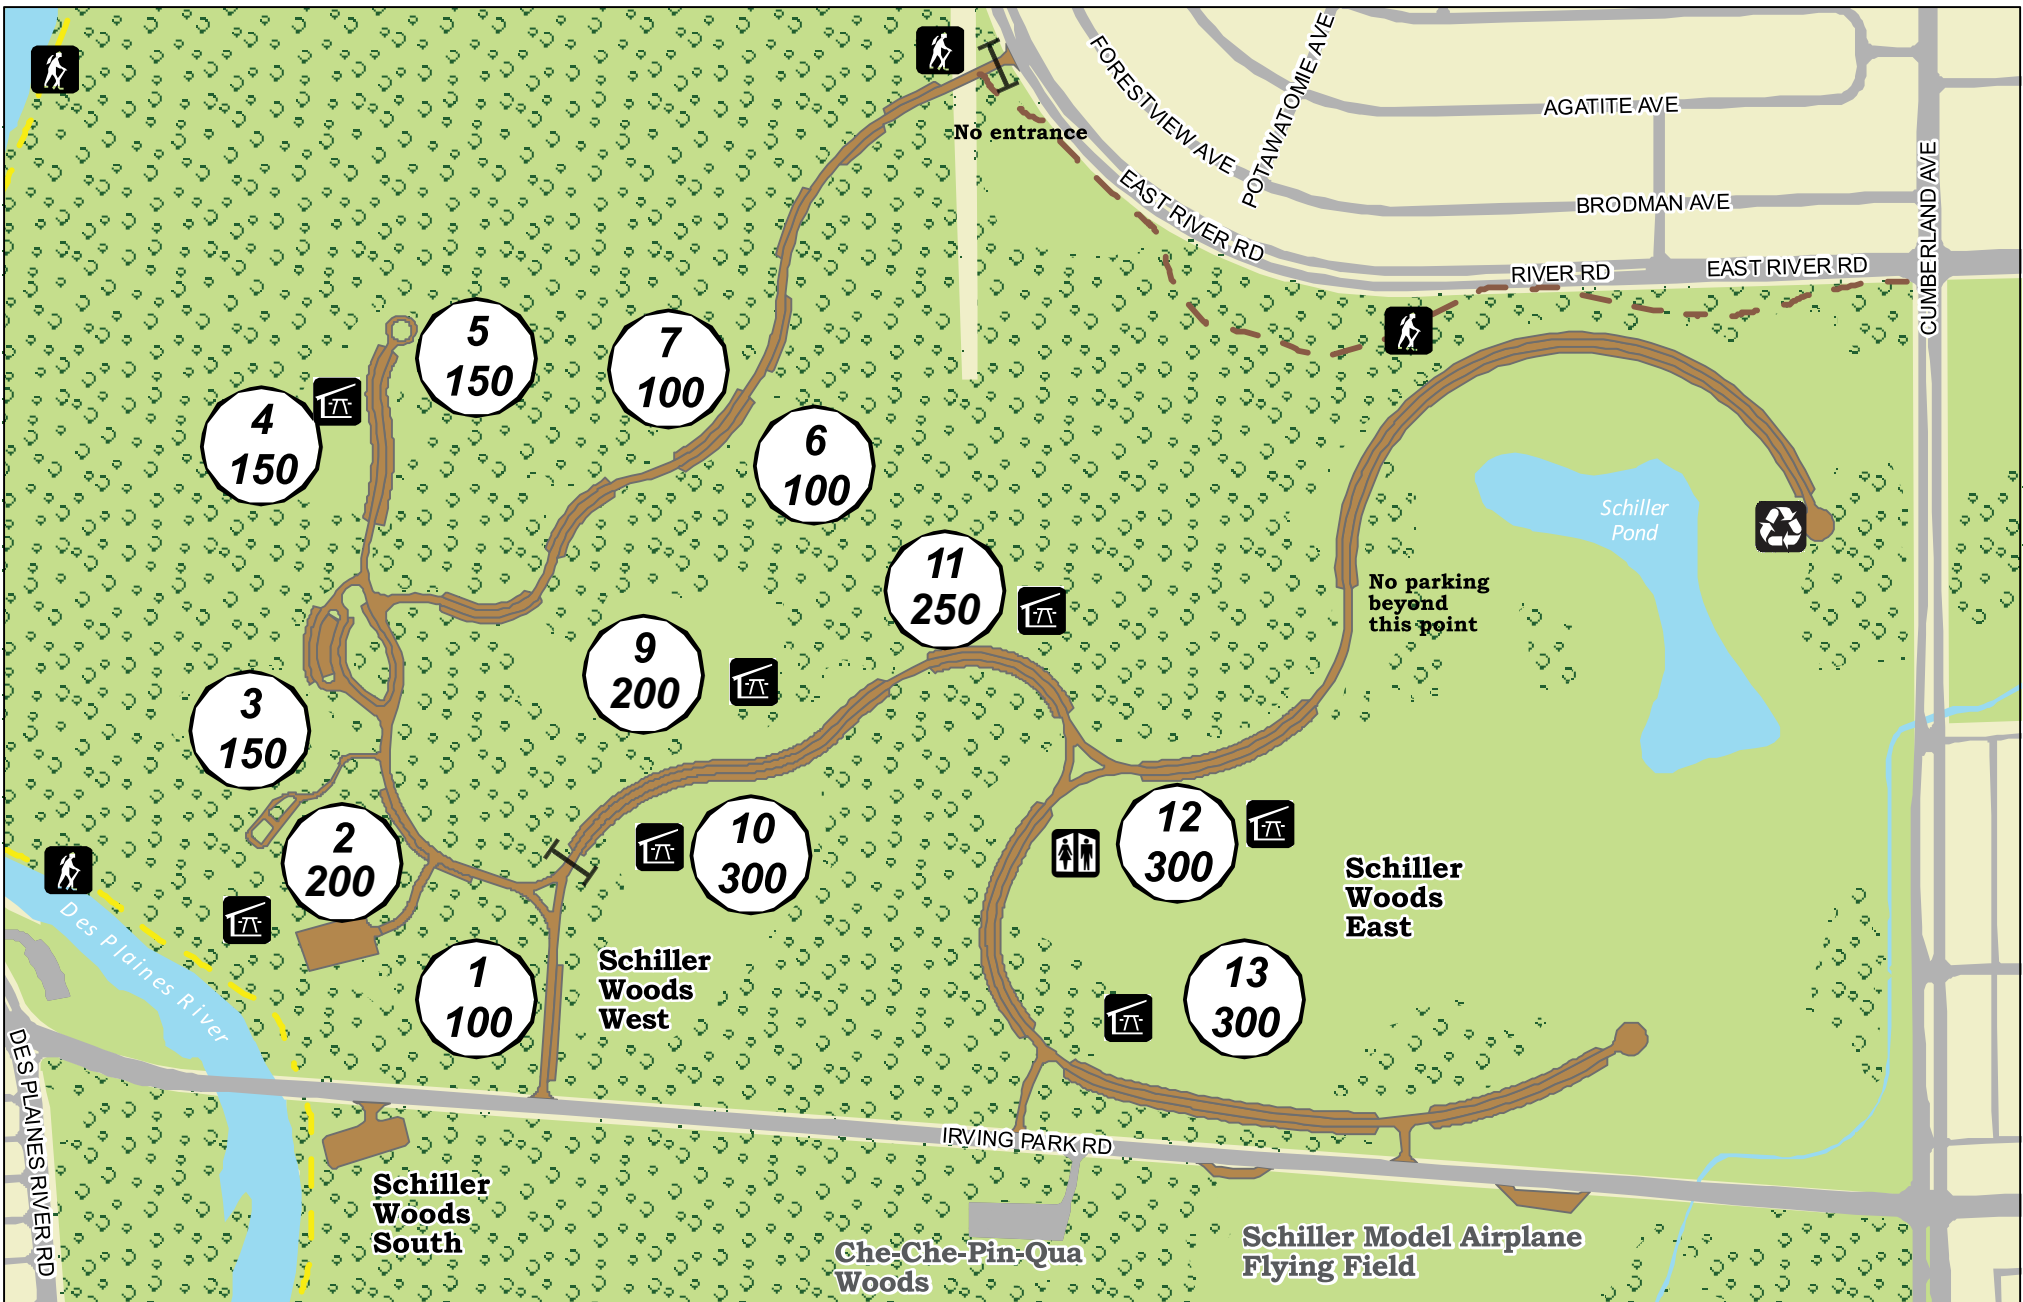

Picnic Groves

Schiller Woods

INDIAN BOUNDARY DIVISION

0 100 200 400 Feet

1 Grove Number
000 Capacity

Accessible Restroom

Recycling

Trees

Unpaved Trail

Shelter

Parking

Barrier