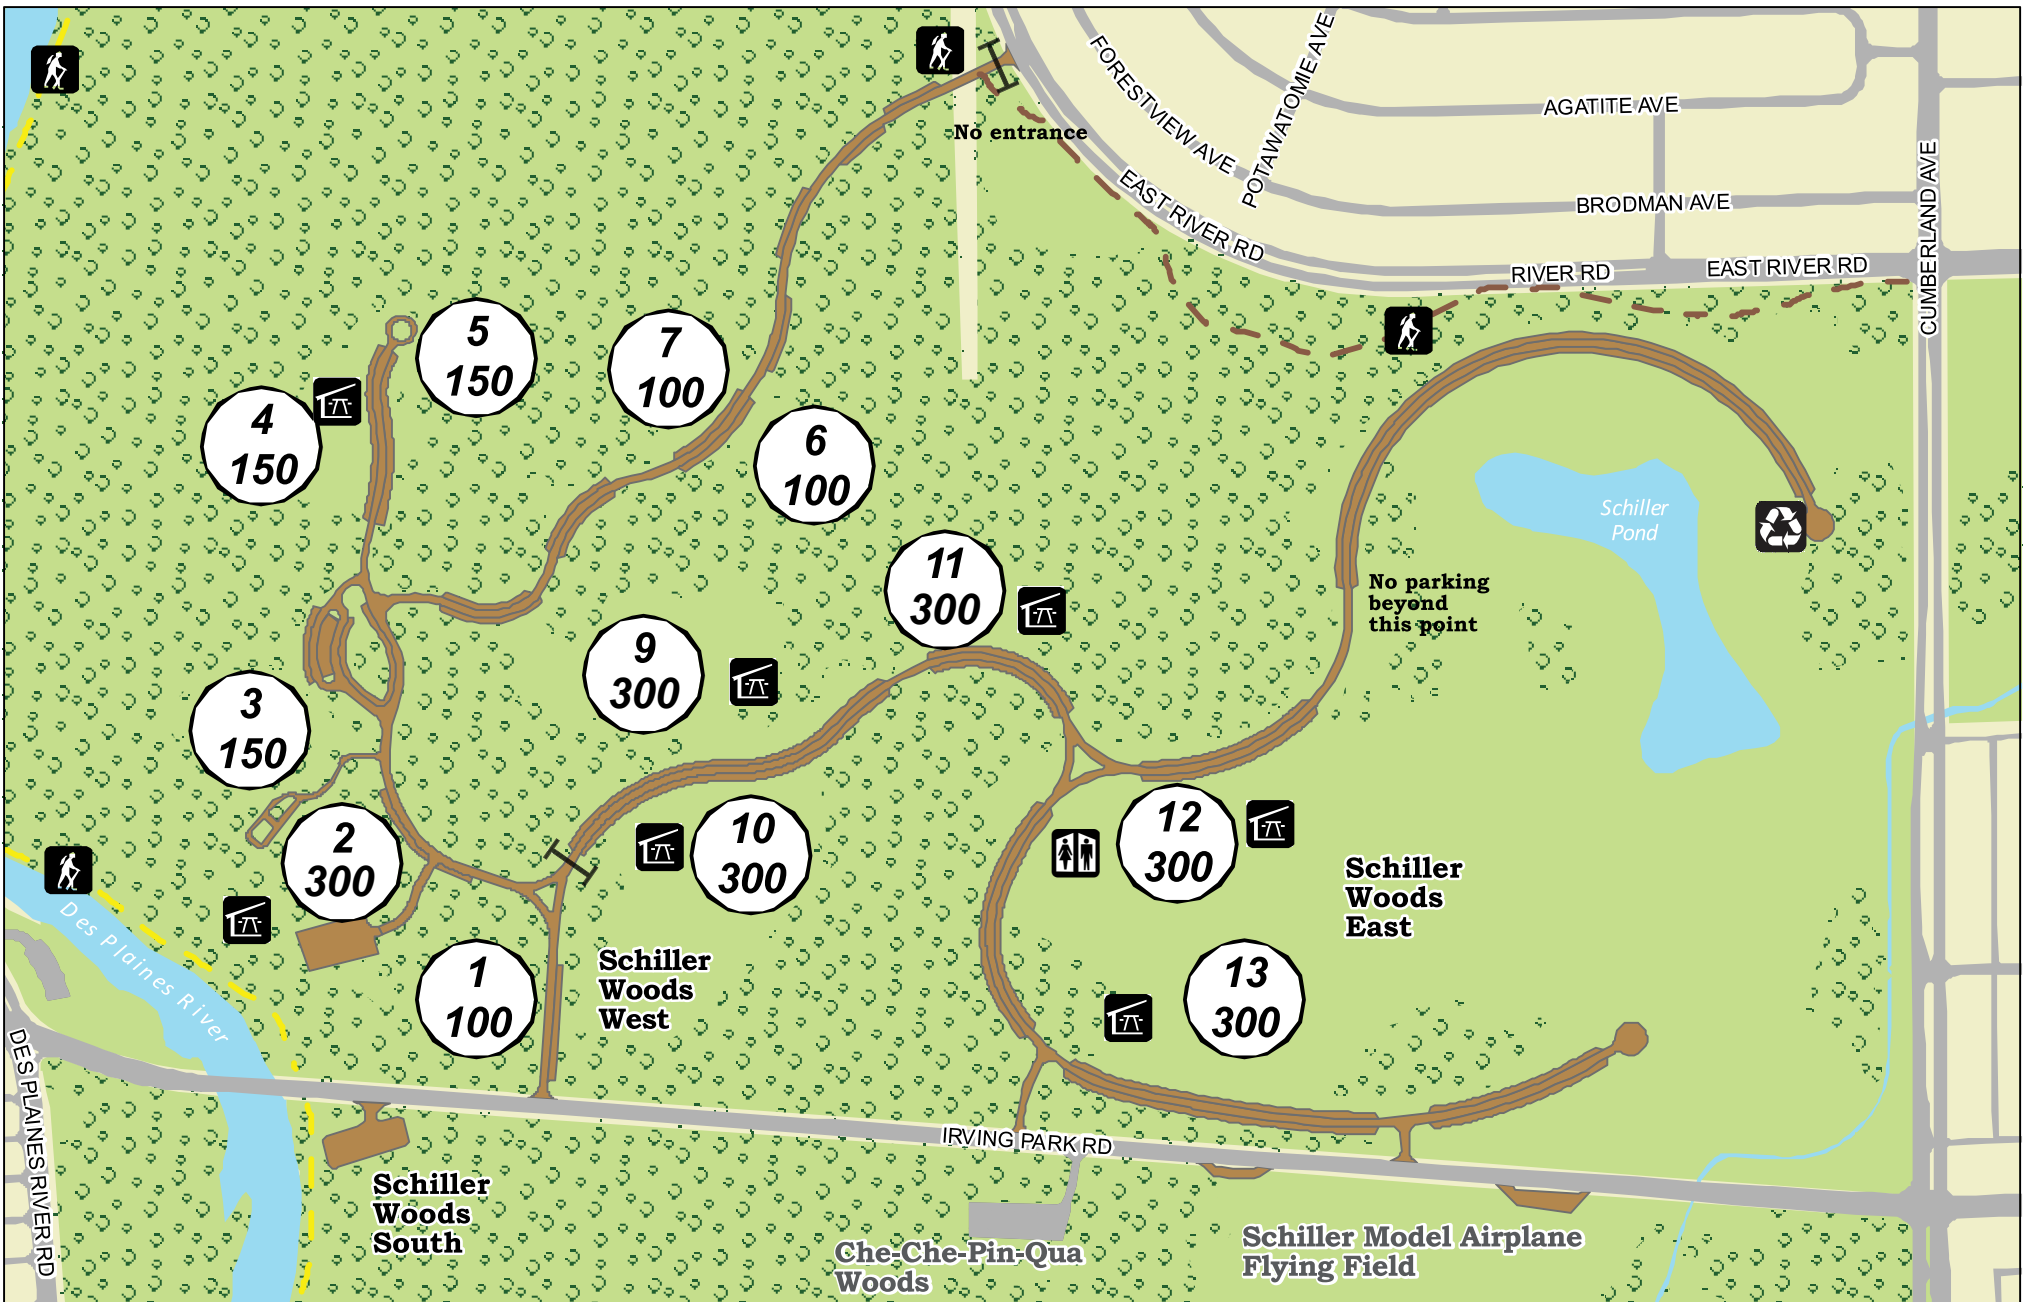

Picnic Groves

Schiller Woods

INDIAN BOUNDARY DIVISION

0 100 200 400 Feet

1 Grove Number
000 Capacity

Accessible Restroom

Recycling

Trees

Unpaved Trail

Shelter

Parking

Barrier