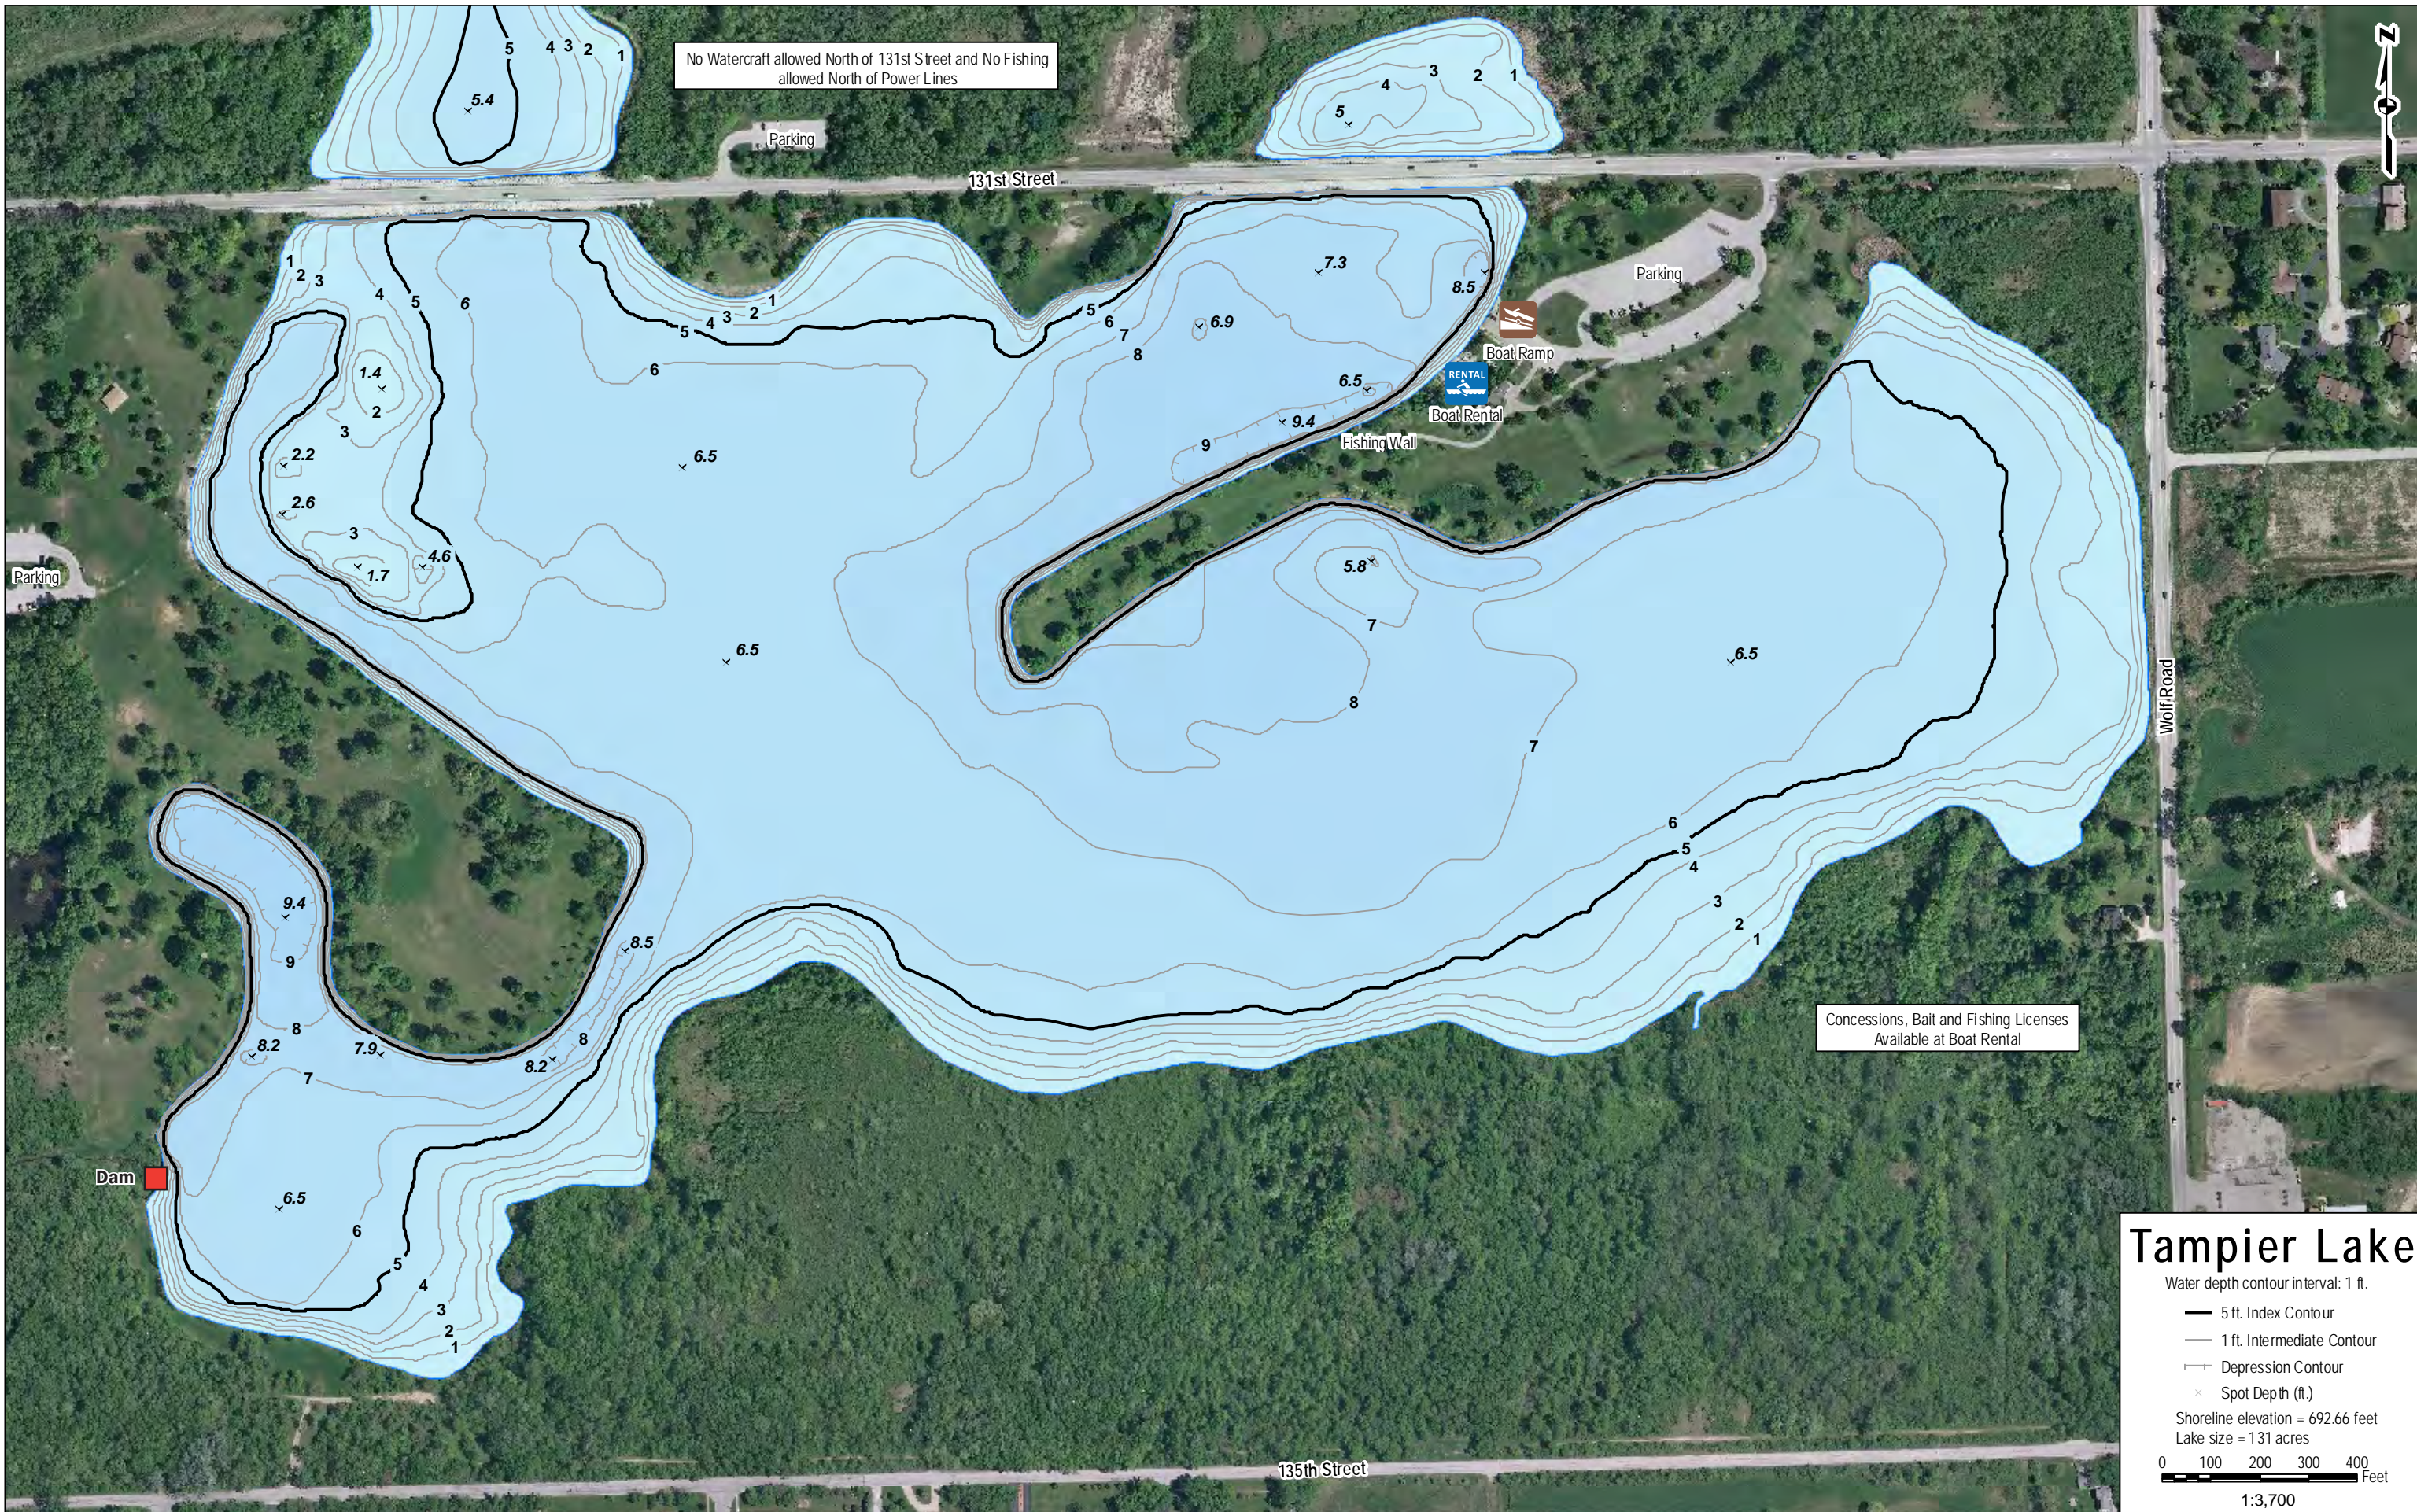

No Watercraft allowed North of 131st Street and No Fishing allowed North of Power Lines

Concessions, Bait and Fishing Licenses Available at Boat Rental

# Tampier Lake

Water depth contour interval: 1 ft.

- 5 ft. Index Contour
- 1 ft. Intermediate Contour
- Depression Contour
- × Spot Depth (ft.)

Shoreline elevation = 692.66 feet  
Lake size = 131 acres

1:3,700