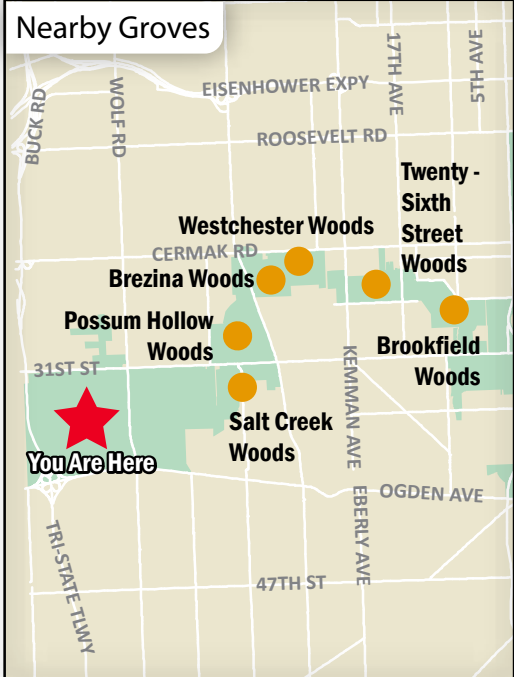

Bemis Woods

Picnic Groves

Picnic Grove

- Grove Number
- Accessible Shelter*
- Capacity
- Picnic Shelter
- Parking Entrance
- Paved Trail
- Athletic Field
- Unpaved Trail
- Comfort Station

0 0.25 0.5 KM

0 500 1,000 FT