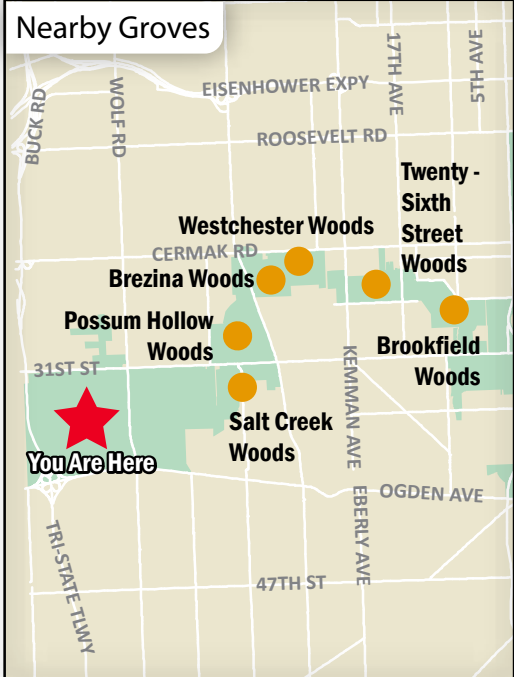

Bemis Woods

Picnic Groves

Picnic Grove

- Grove Number
 Capacity
 Parking Entrance
 Athletic Field
- Accessible Shelter*
 Picnic Shelter
 Paved Trail
 Unpaved Trail
- Comfort Station
- 0 0.25 0.5 KM
 0 500 1,000 FT

REV 05/22
*Learn more about accessible picnic shelters at fpdcc.com/picnics