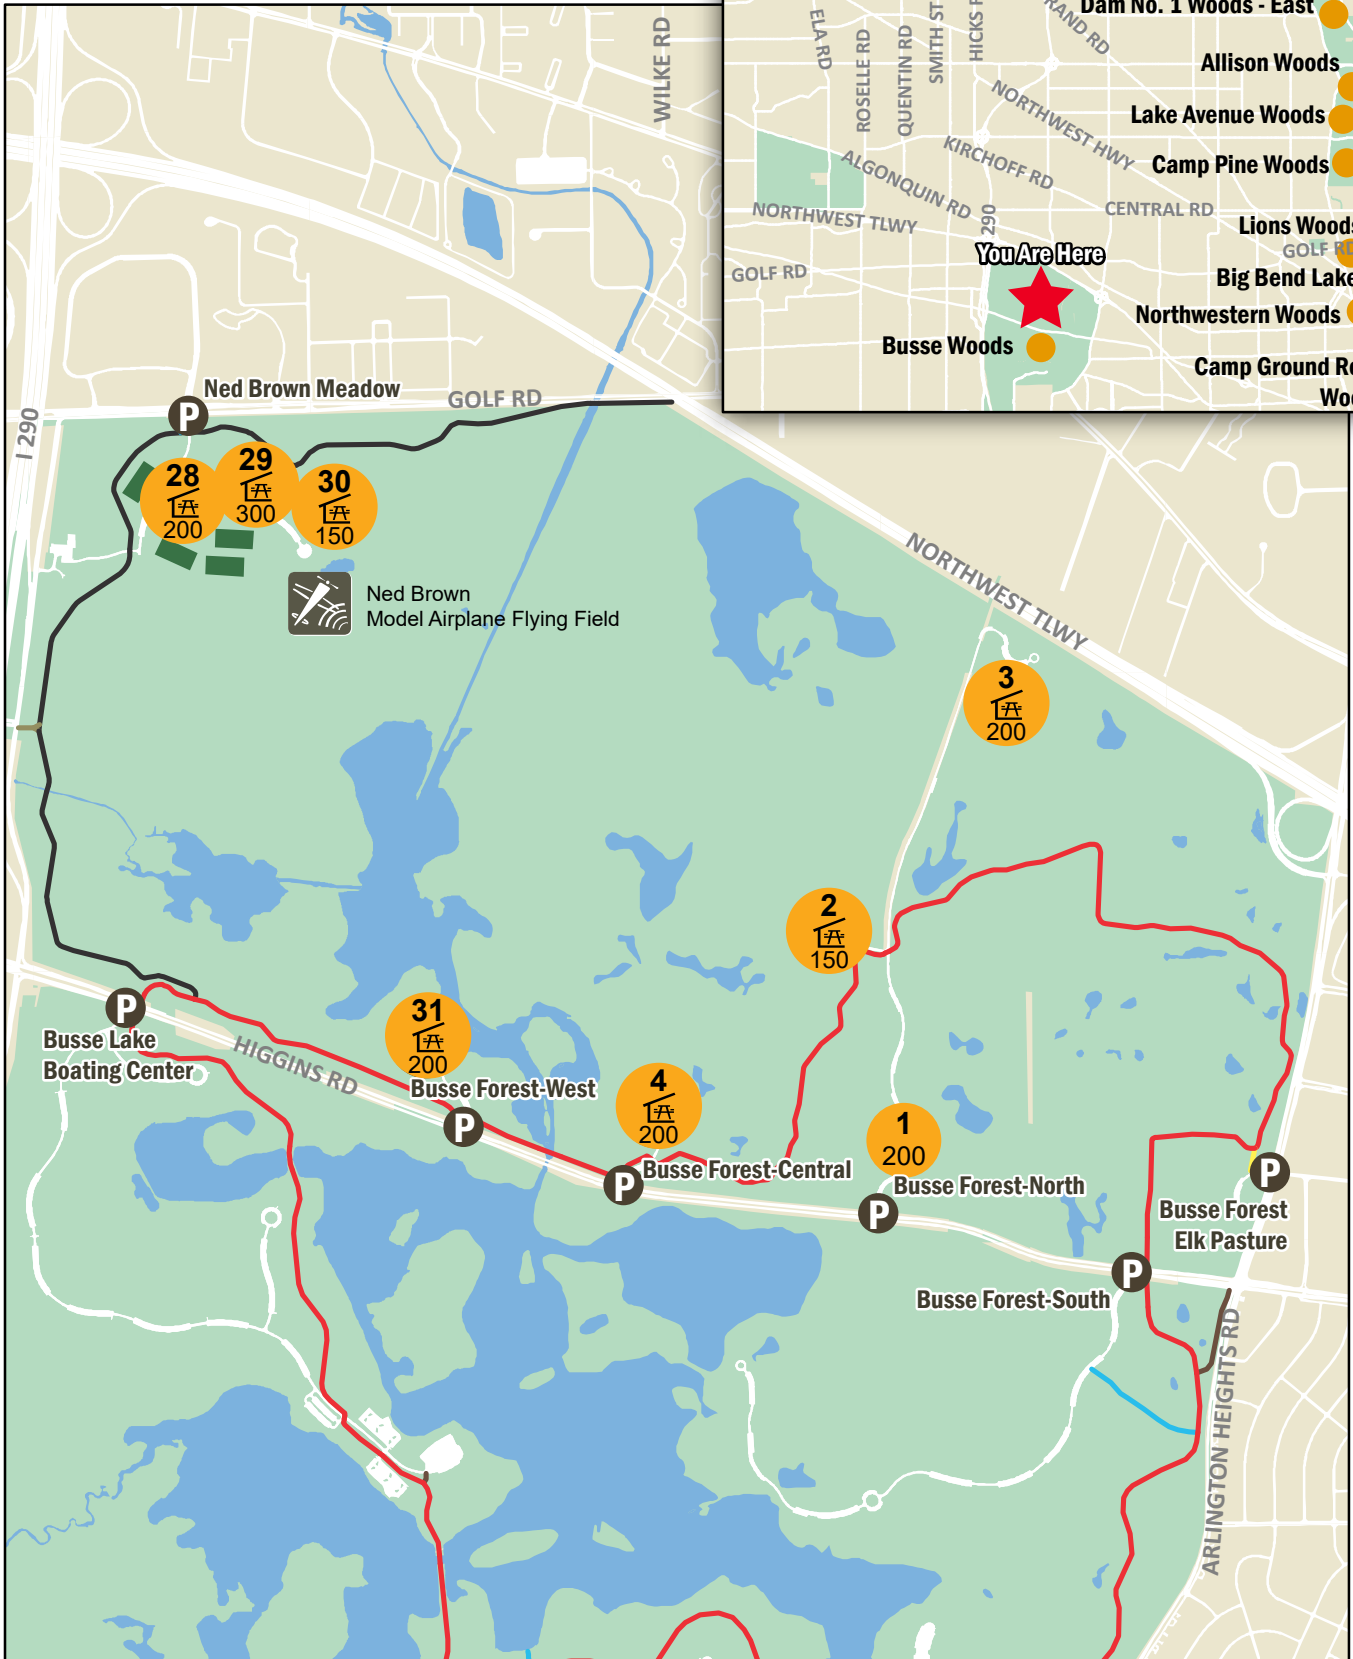

Busse Woods

Picnic Groves North of Higgins Road

Picnic Grove

- 1 Grove Number
- 000 Capacity
- P Parking Entrance
- Athletic Field
- Accessible Shelter*
- Picnic Shelter
- Paved Trail
- Unpaved Trail

REV 12/20

*Learn more about accessible picnic shelters at fpdcc.com/picnics