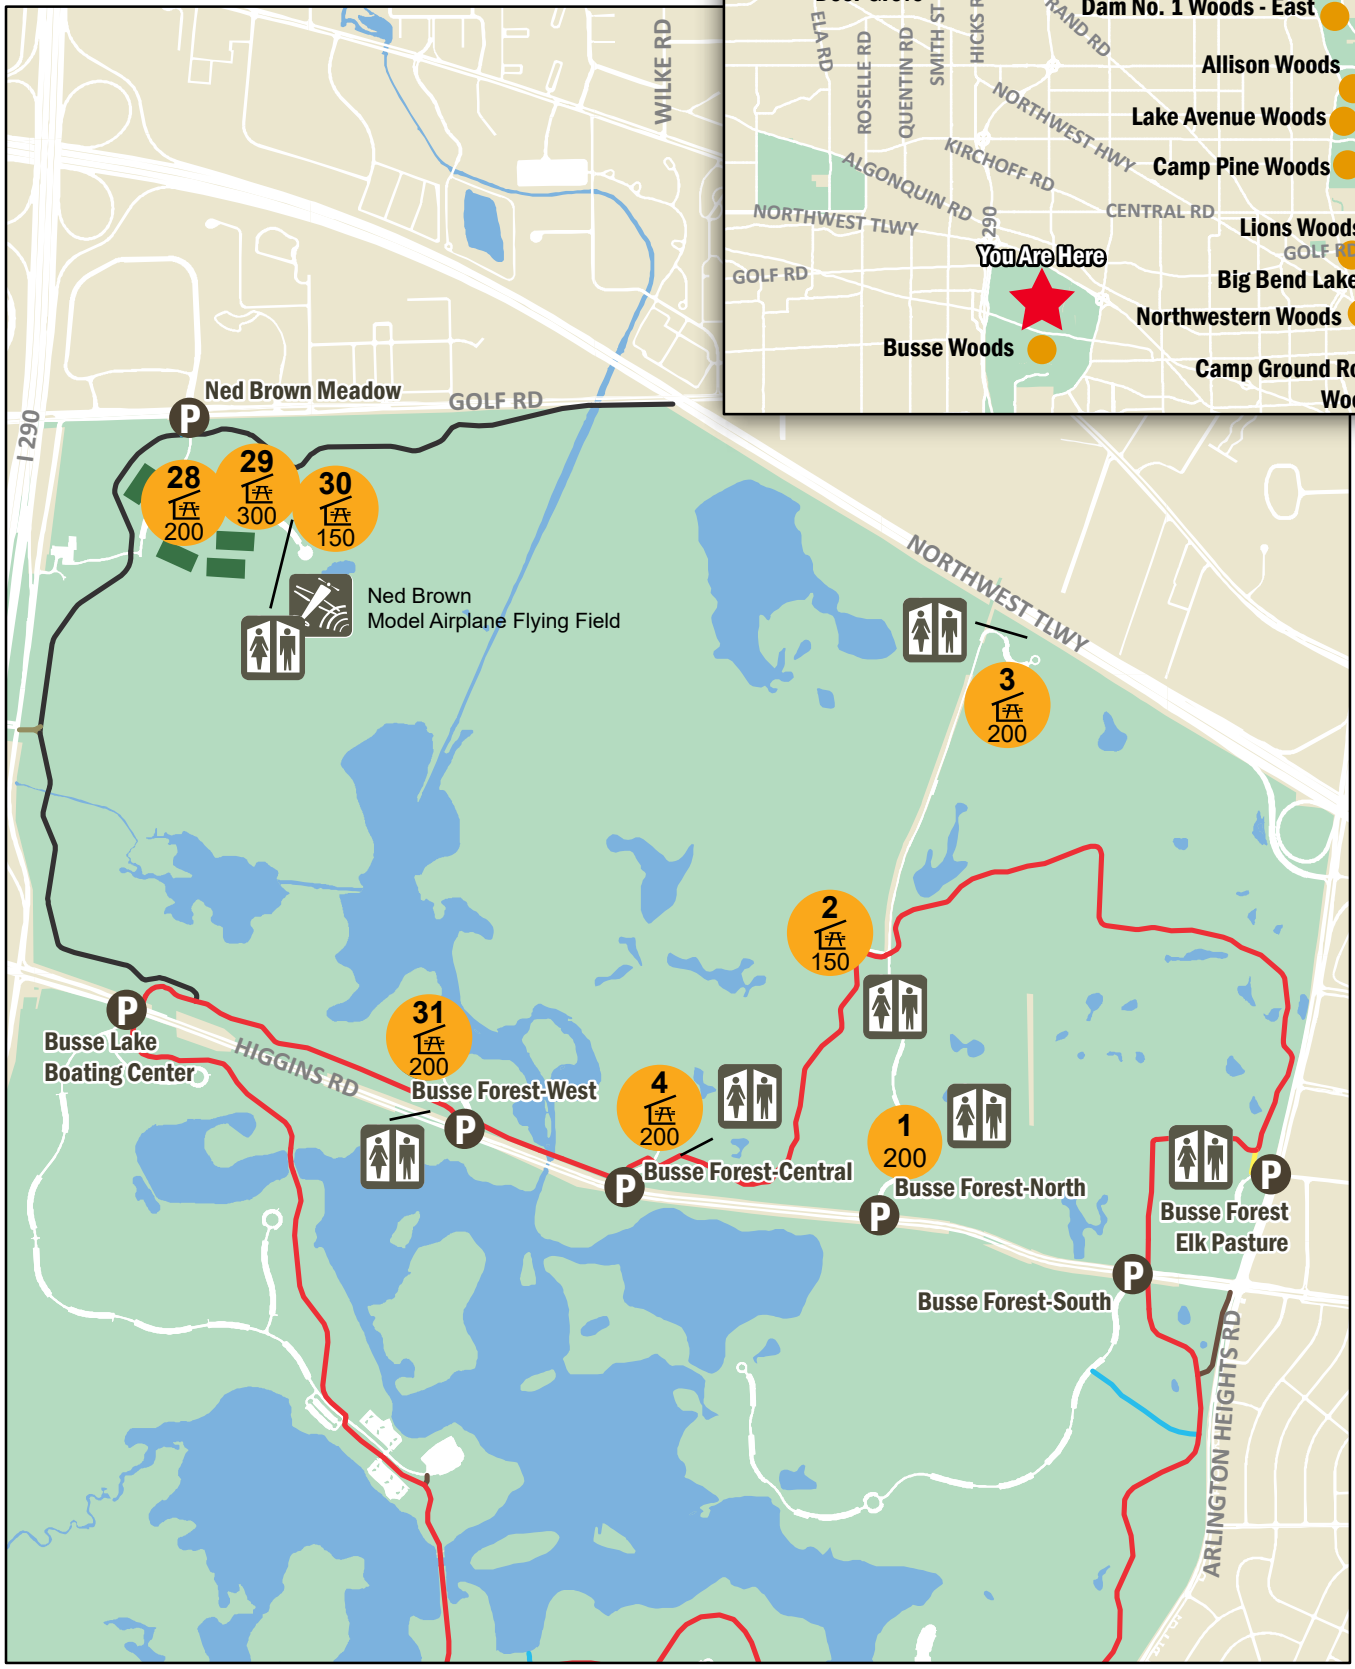

Busse Woods

Picnic Groves North of Higgins Road

Picnic Grove

- 1 Grove Number
- 000 Capacity
- P Parking Entrance
- Athletic Field
- Accessible Shelter*
- Picnic Shelter
- Paved Trail
- Unpaved Trail
- Comfort Station

REV 12/20

*Learn more about accessible picnic shelters at fpdcc.com/picnics