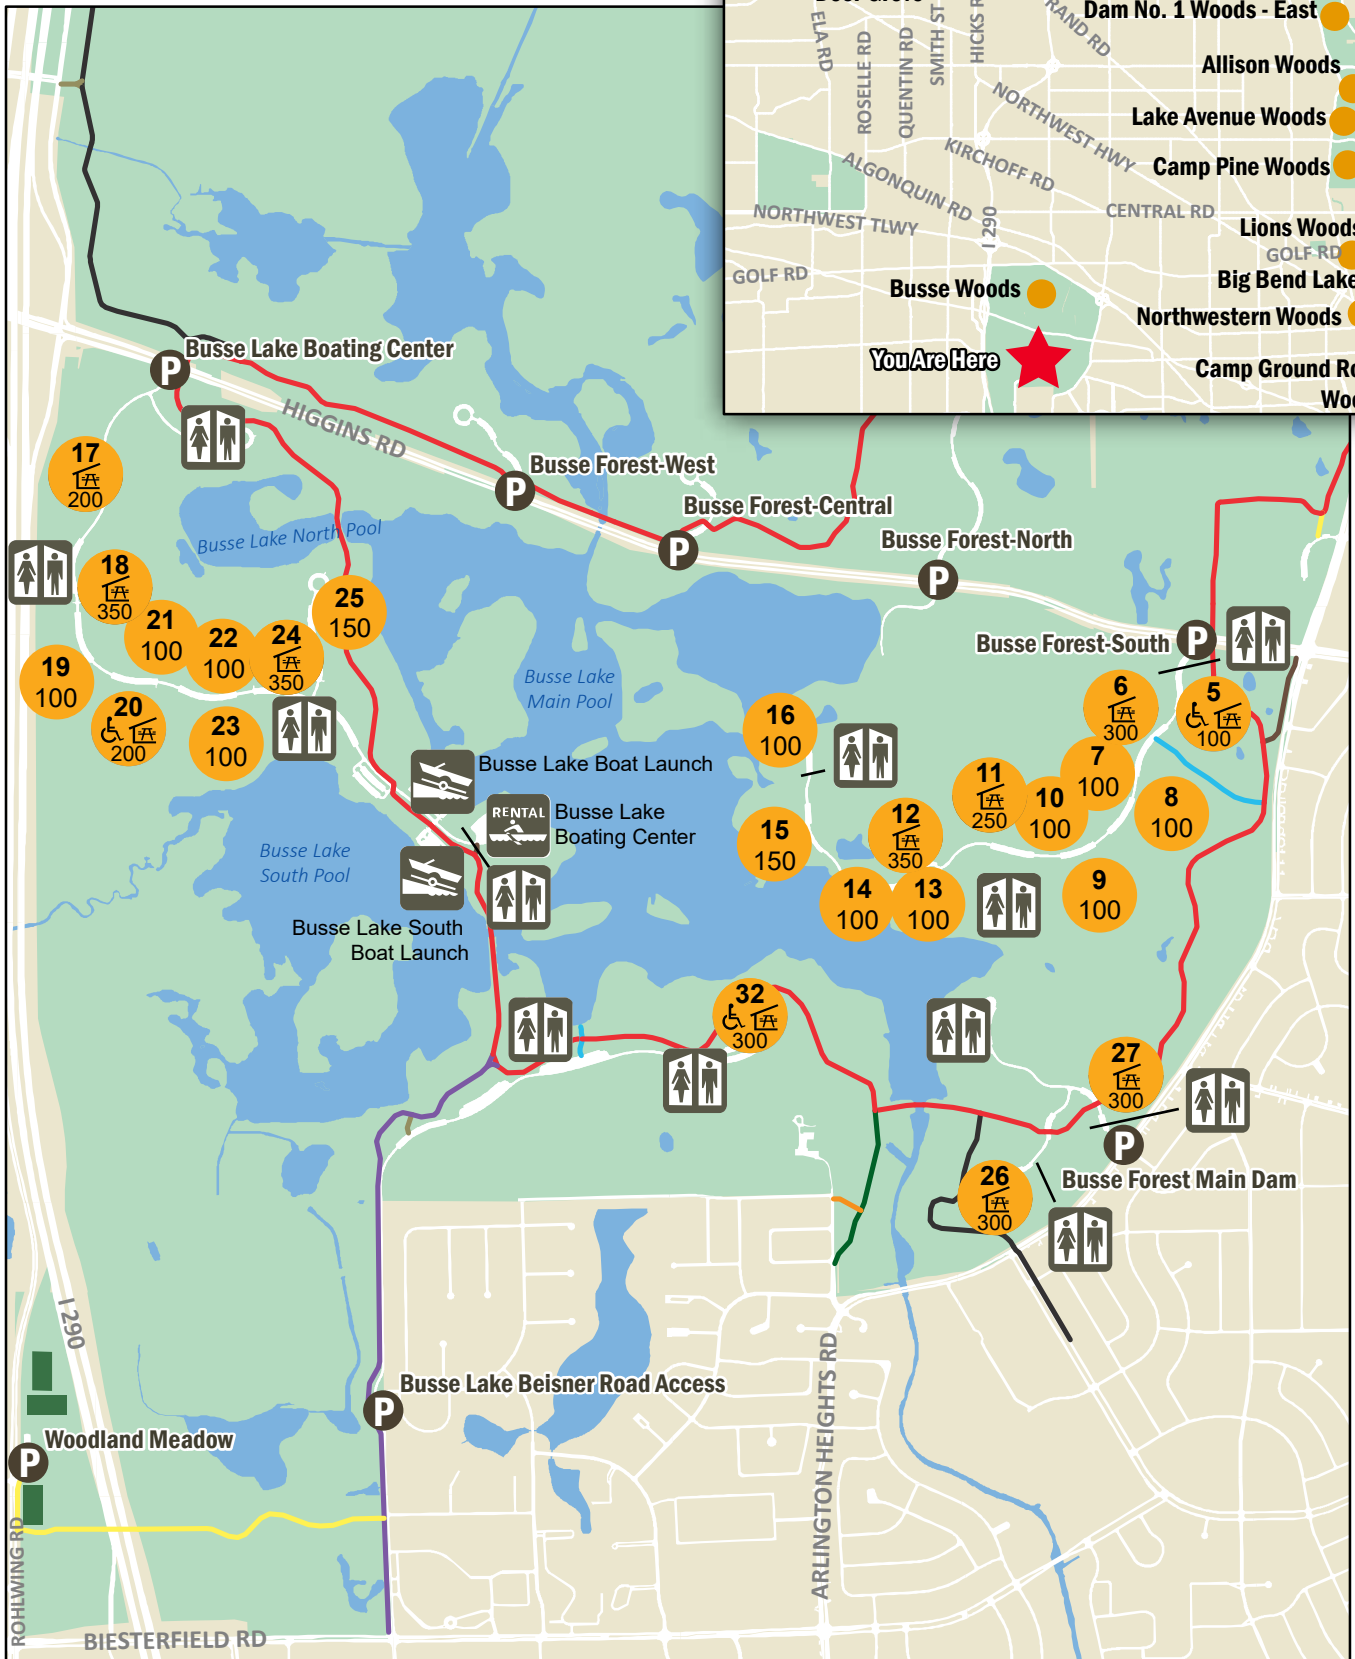

Busse Woods

Picnic Groves South of Higgins Road

- Picnic Grove**
- Grove Number
 - Capacity
 - Parking Entrance
 - Athletic Field
 - Accessible Shelter*
 - Picnic Shelter
 - Paved Trail
 - Unpaved Trail
 - Comfort Station

REV 11/22

*Learn more about accessible picnic shelters at fpdcc.com/picnics