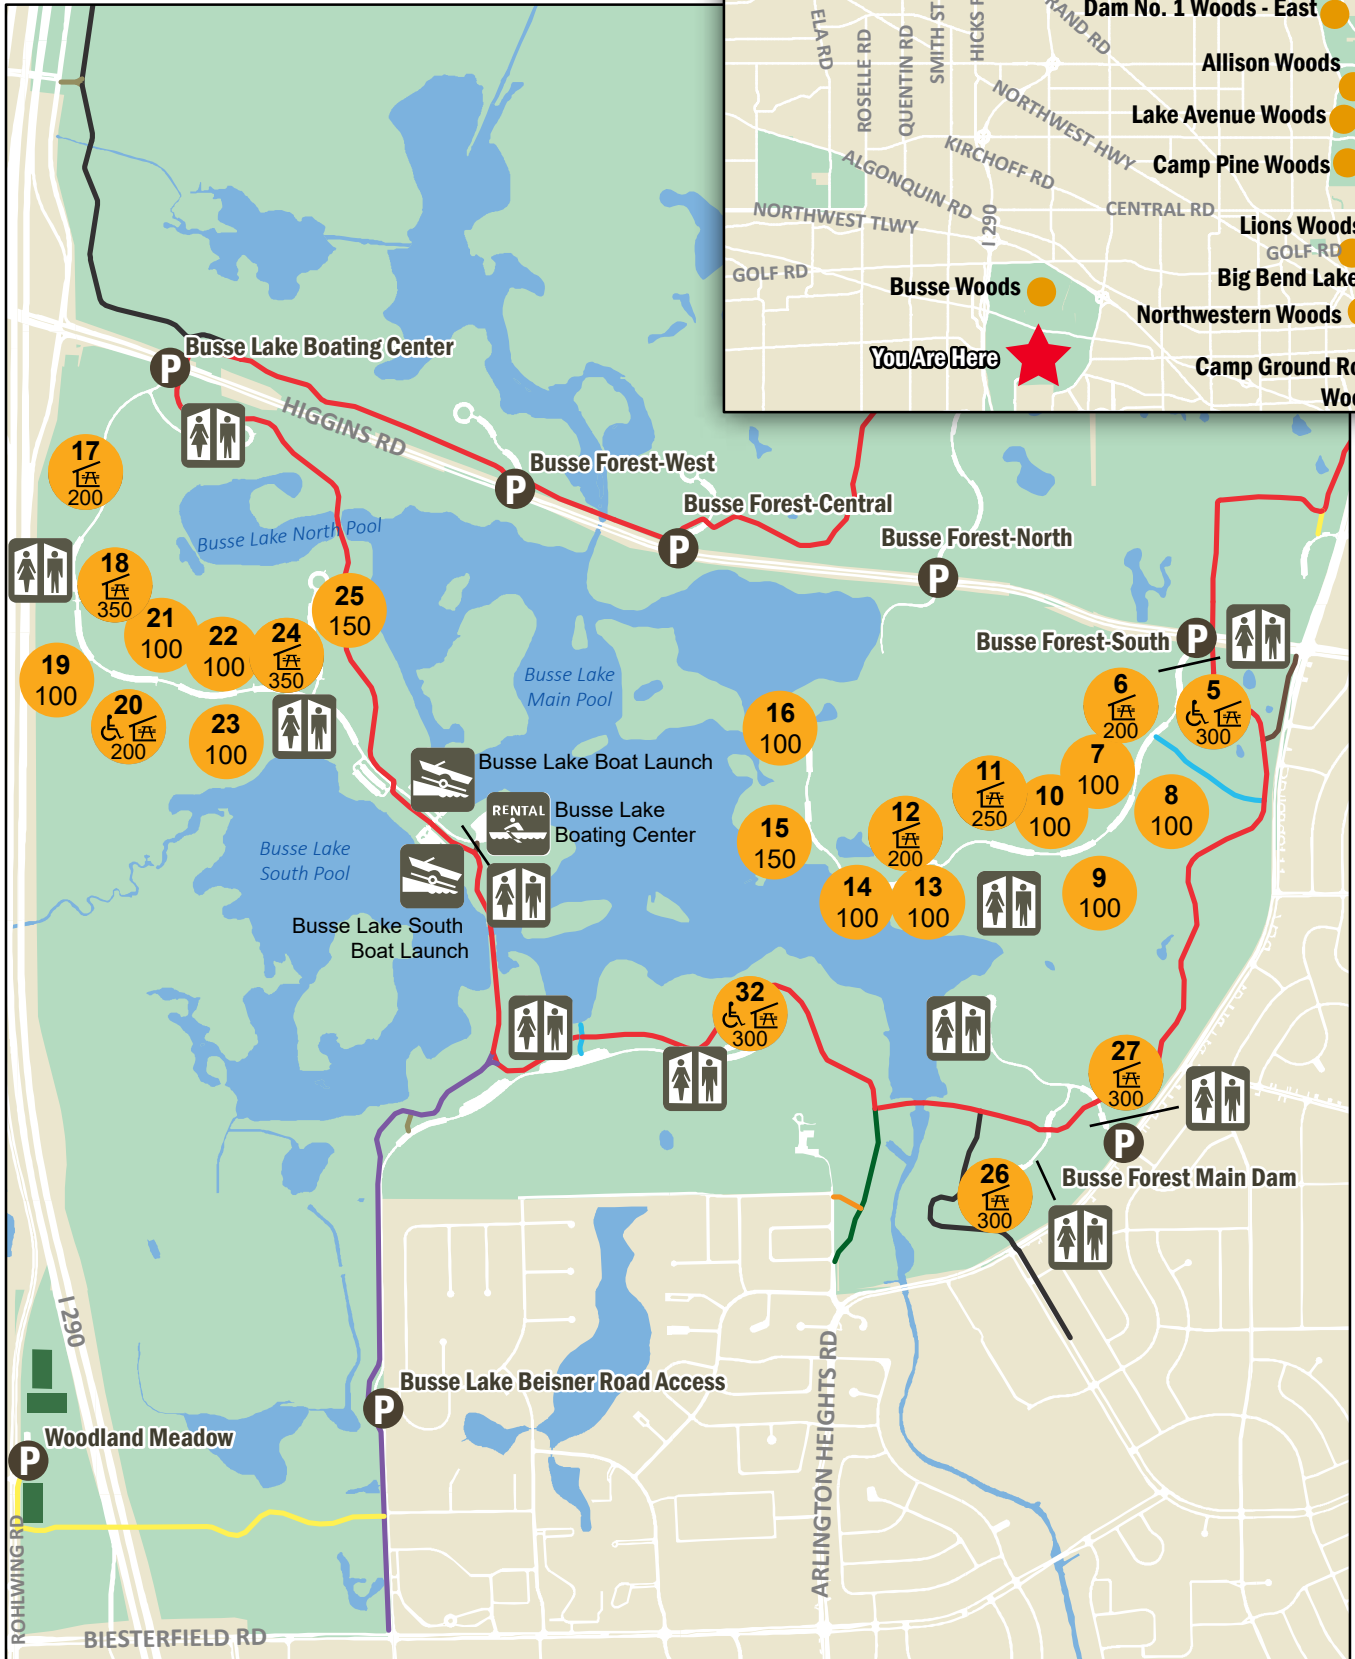

Busse Woods

Picnic Groves South of Higgins Road

- Picnic Grove**
- 1 Grove Number
 - 000 Capacity
 - P Parking Entrance
 - Athletic Field
 - Accessible Shelter*
 - Picnic Shelter
 - Paved Trail
 - Unpaved Trail
 - Comfort Station

REV 12/20

*Learn more about accessible picnic shelters at fpdcc.com/picnics