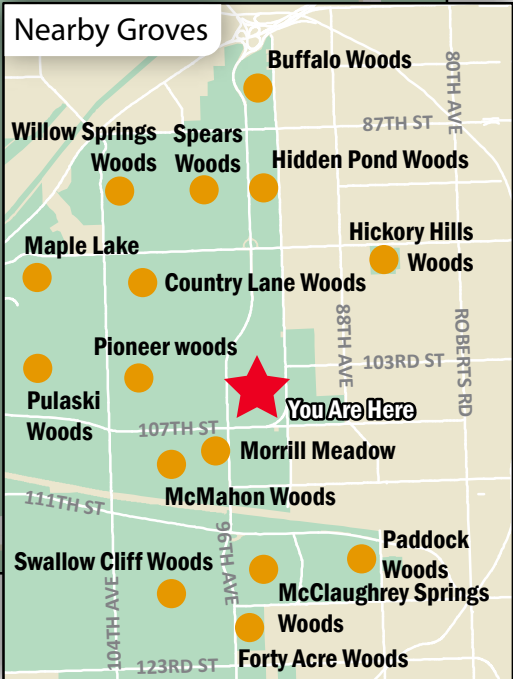

# Crooked Creek Woods

## Picnic Groves

0 0.15 0.3 KM

0 500 1,000 FT