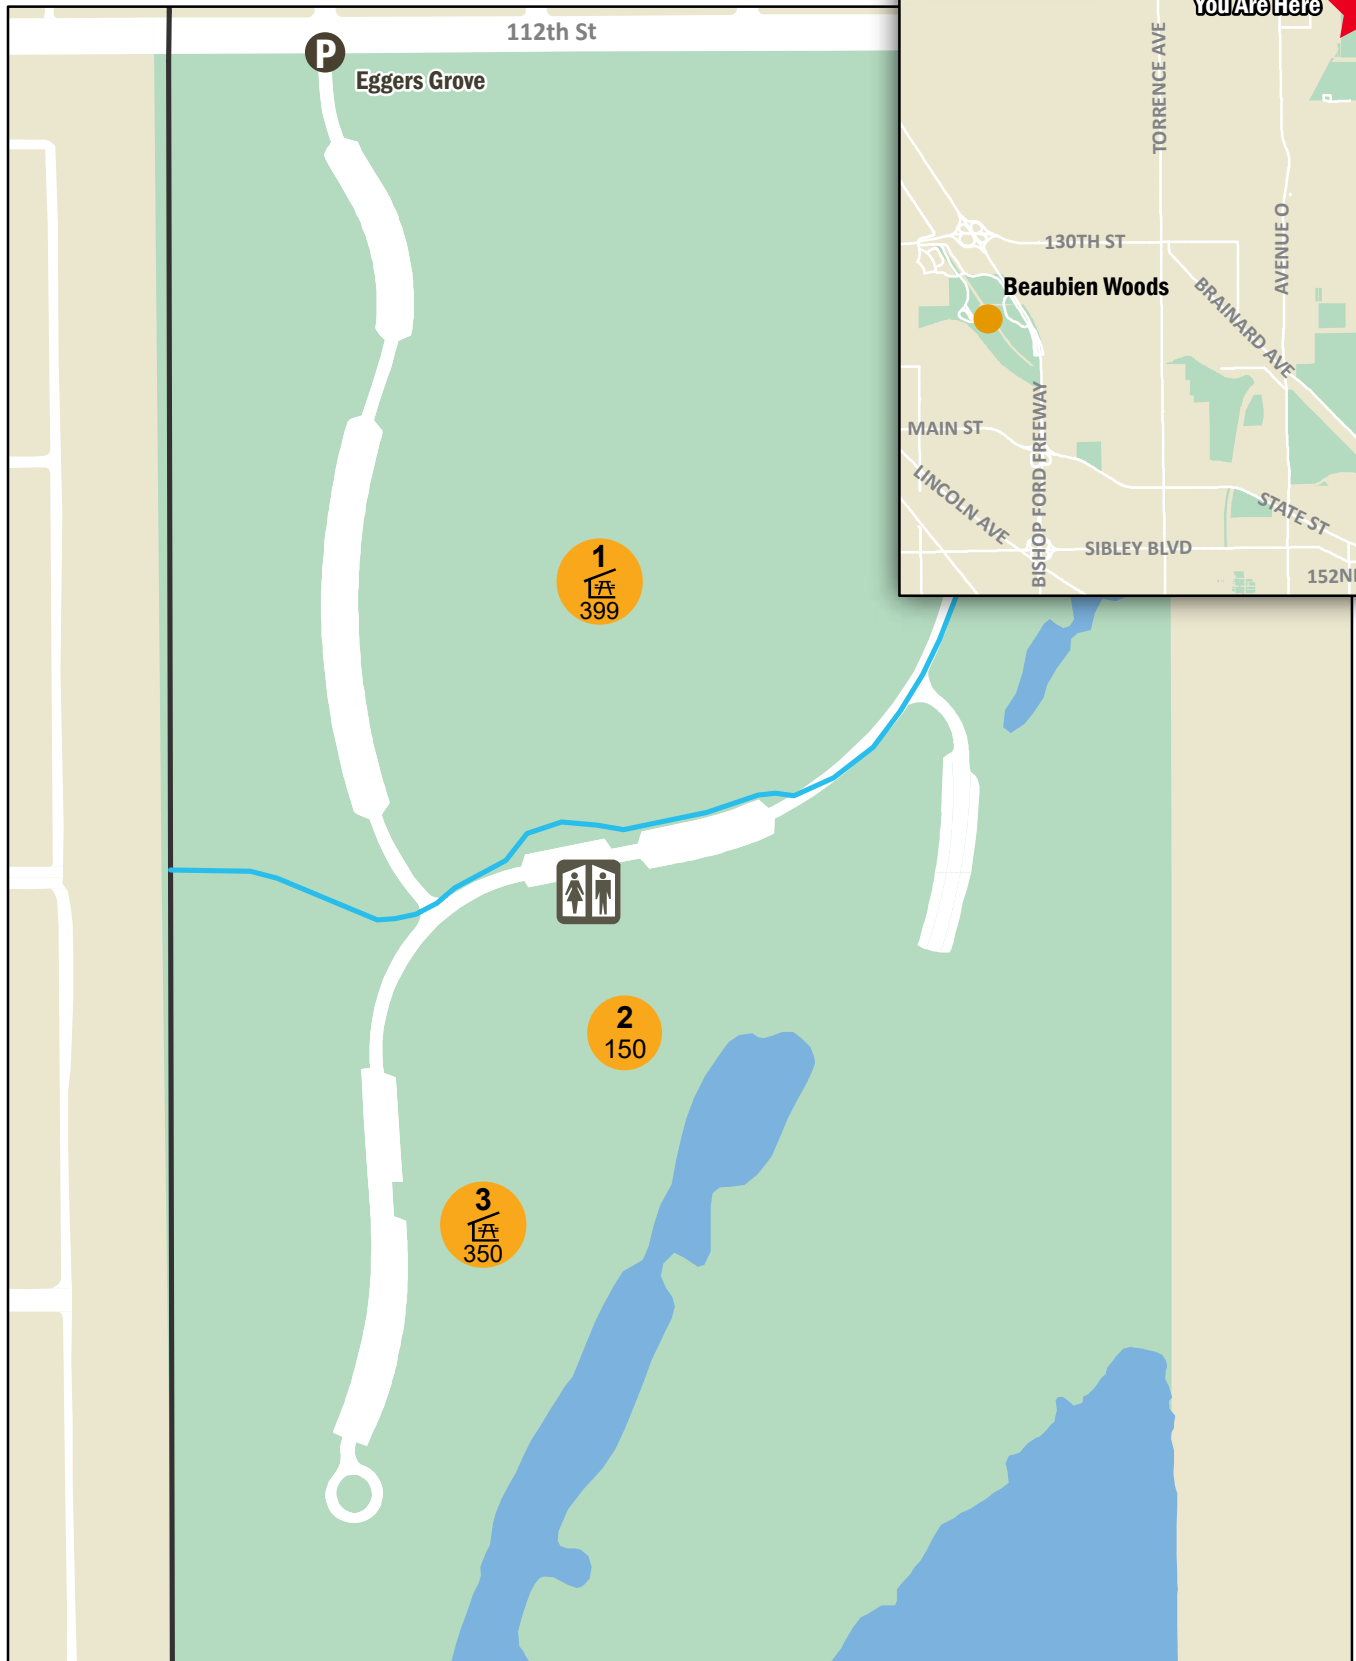

Eggers Grove

Picnic Groves

Picnic Grove

- Grove Number
- Capacity
- Parking Entrance
- Athletic Field
- Accessible Shelter*
- Picnic Shelter
- Paved Trail
- Unpaved Trail
- Comfort Station

REV 12/20

*Learn more about accessible picnic shelters at fpdcc.com/picnics