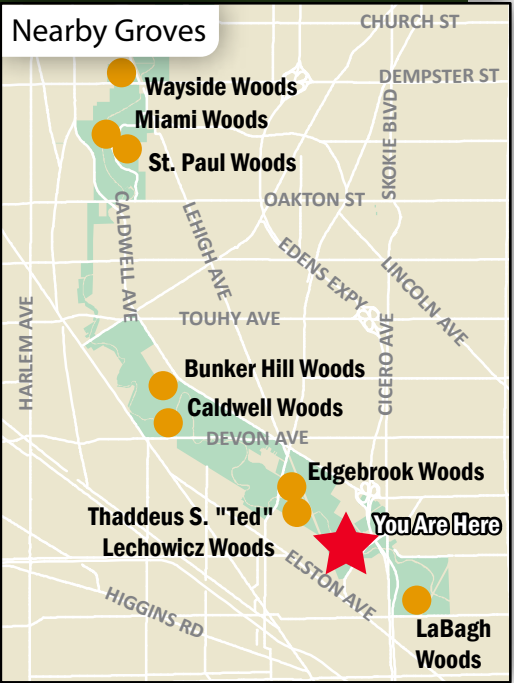

Forest Glen Woods

Picnic Groves

Picnic Grove

- Grove Number
- Accessible Shelter*
- Capacity
- Picnic Shelter
- Parking Entrance
- Paved Trail
- Athletic Field
- Unpaved Trail

REV 12/20

*Learn more about accessible picnic shelters at fpdccc.com/picnics