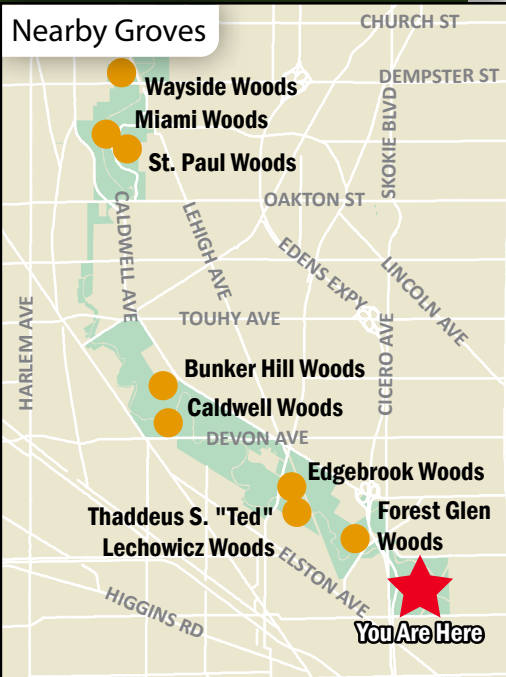

Irene C. Hernandez

Family Picnic Grove

Picnic Grove

-  Grove Number
-  Capacity
-  Parking Entrance
-  Athletic Field
-  Accessible Shelter*
-  Picnic Shelter
-  Paved Trail
-  Unpaved Trail
-  Comfort Station

REV 12/20

*Learn more about accessible picnic shelters at fpdcc.com/picnics