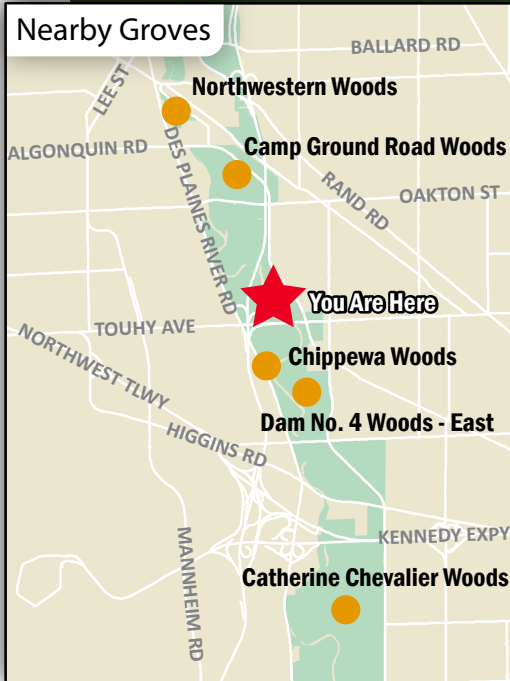

Iroquois Woods

Picnic Groves

Picnic Grove

- Grove Number
- Capacity
- Parking Entrance
- Athletic Field
- Accessible Shelter*
- Picnic Shelter
- Paved Trail
- Unpaved Trail

REV 12/20

*Learn more about accessible picnic shelters at fpdcc.com/picnics