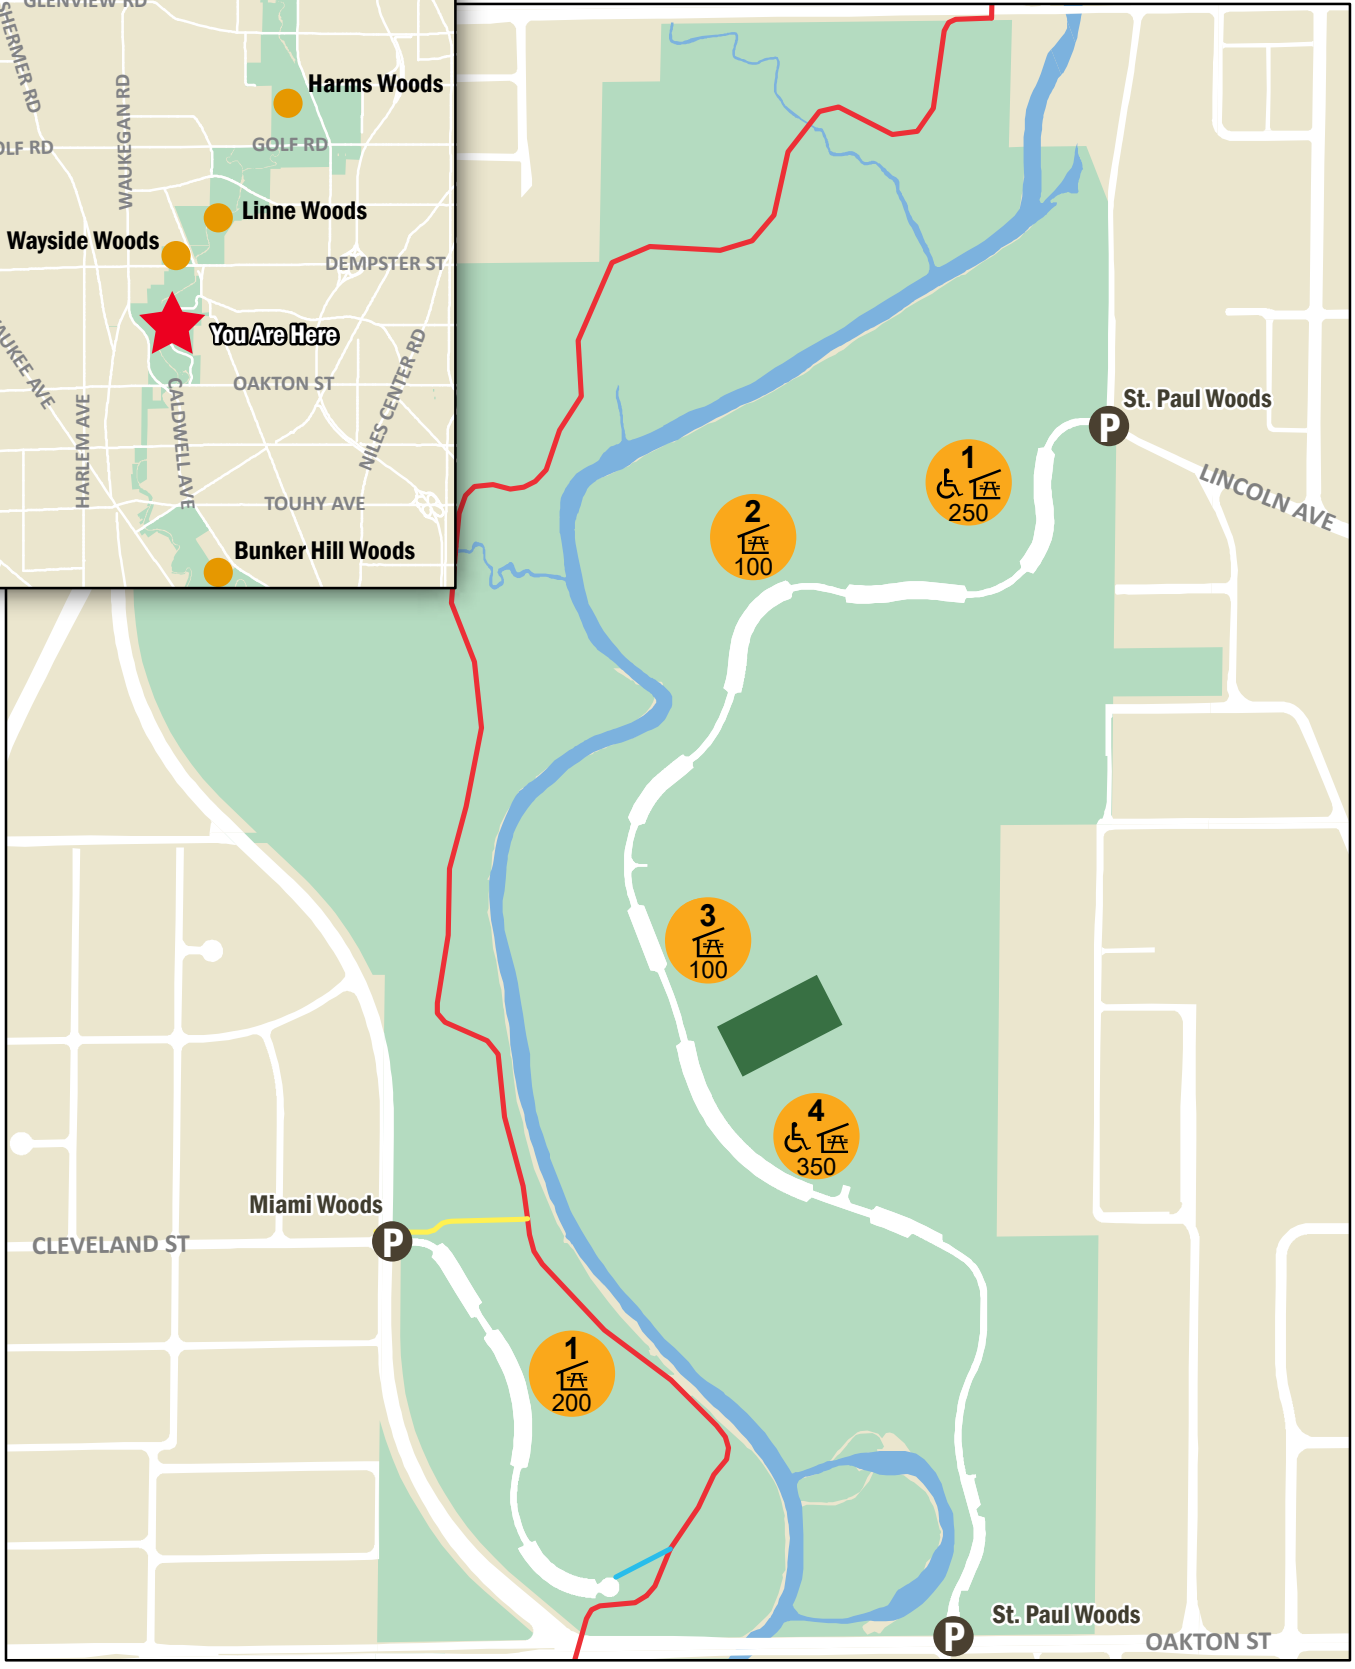

Miami Woods

Picnic Groves

- Picnic Grove**
- 1 Grove Number
 - 000 Capacity
 - P Parking Entrance
 - Athletic Field
 - Accessible Shelter*
 - Picnic Shelter
 - Paved Trail
 - Unpaved Trail

REV 12/20

*Learn more about accessible picnic shelters at fpdcc.com/picnics