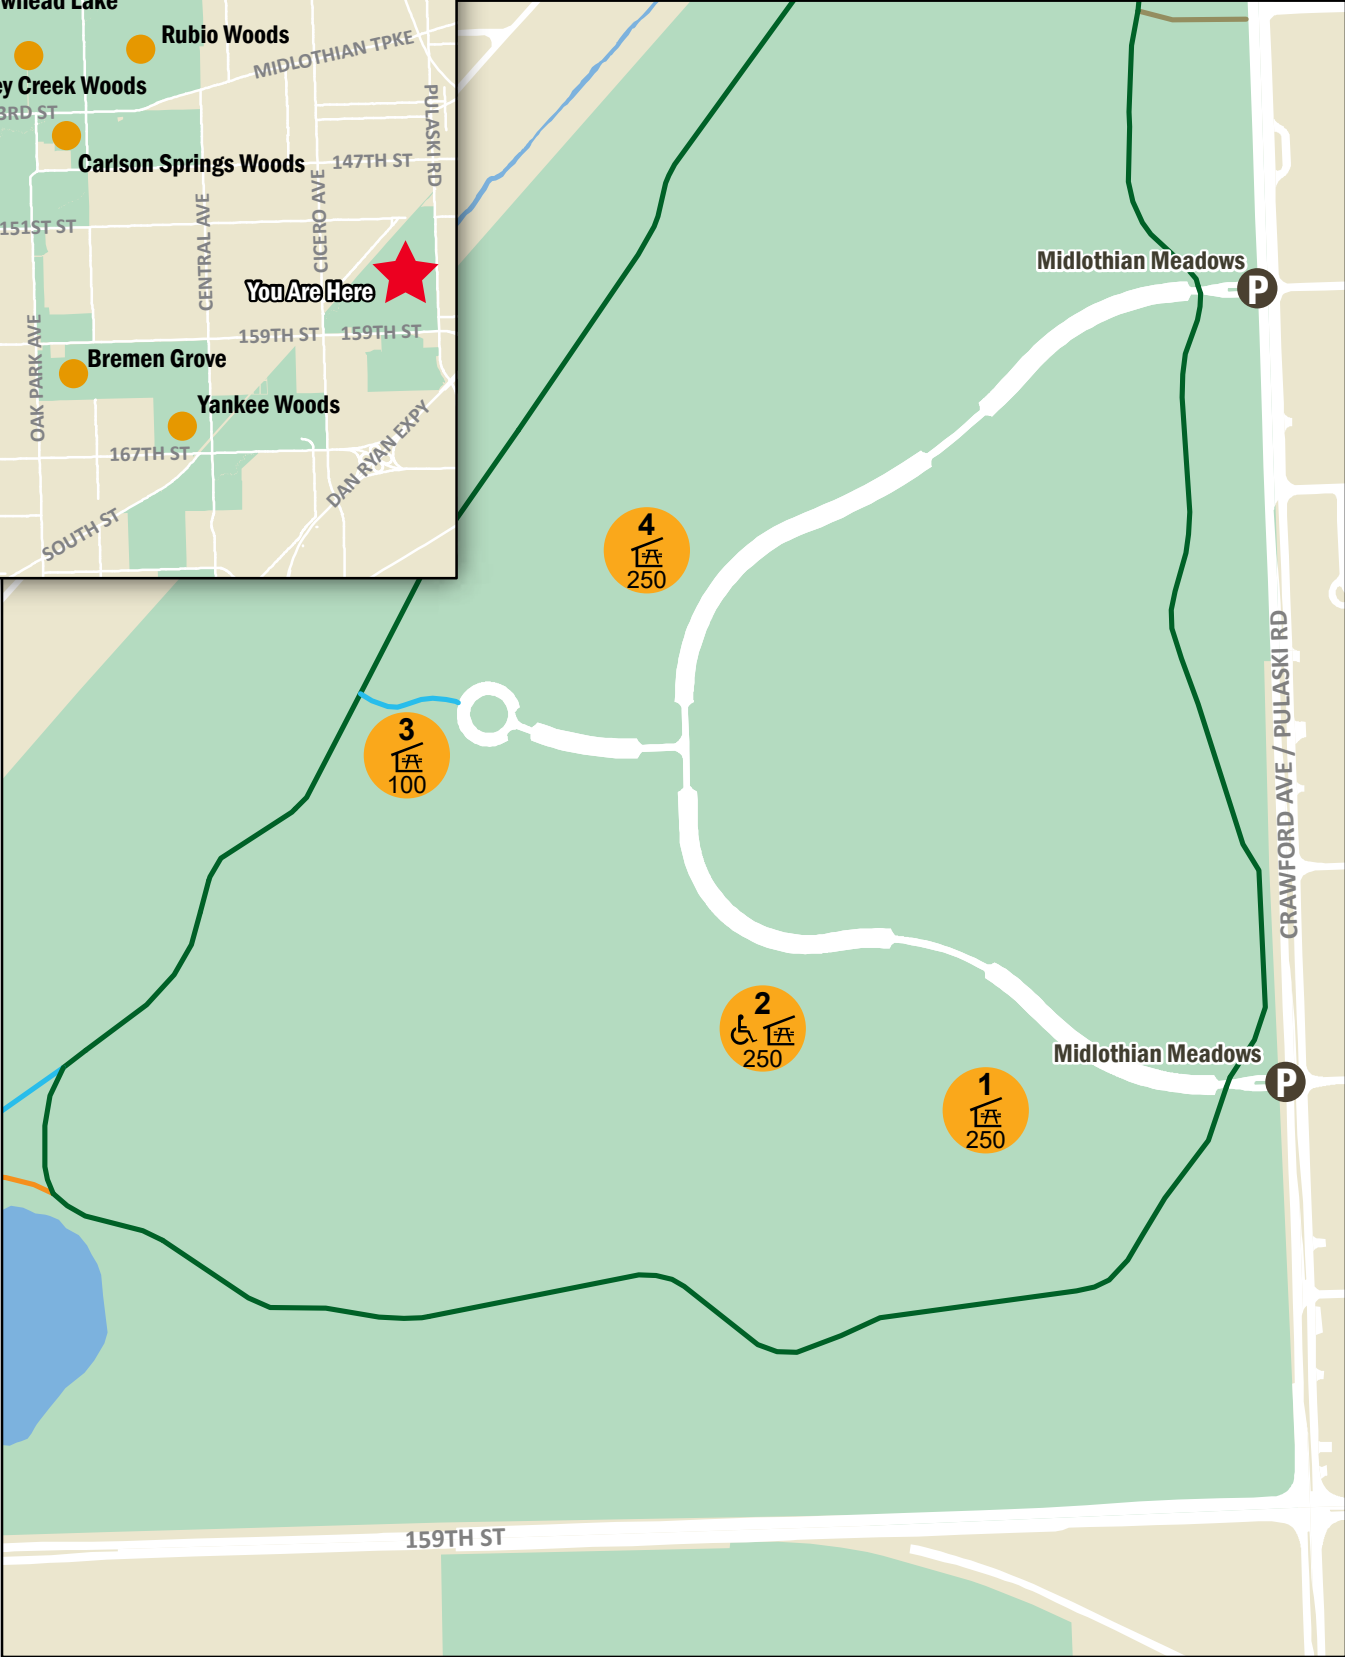

Midlothian Meadows

Picnic Groves

- Picnic Grove**
- 1** Grove Number
 - 000** Capacity
 - P** Parking Entrance
 - Athletic Field
 - Accessible Shelter*
 - Picnic Shelter
 - Paved Trail
 - Unpaved Trail

REV 12/20

*Learn more about accessible picnic shelters at fpdccc.com/picnics