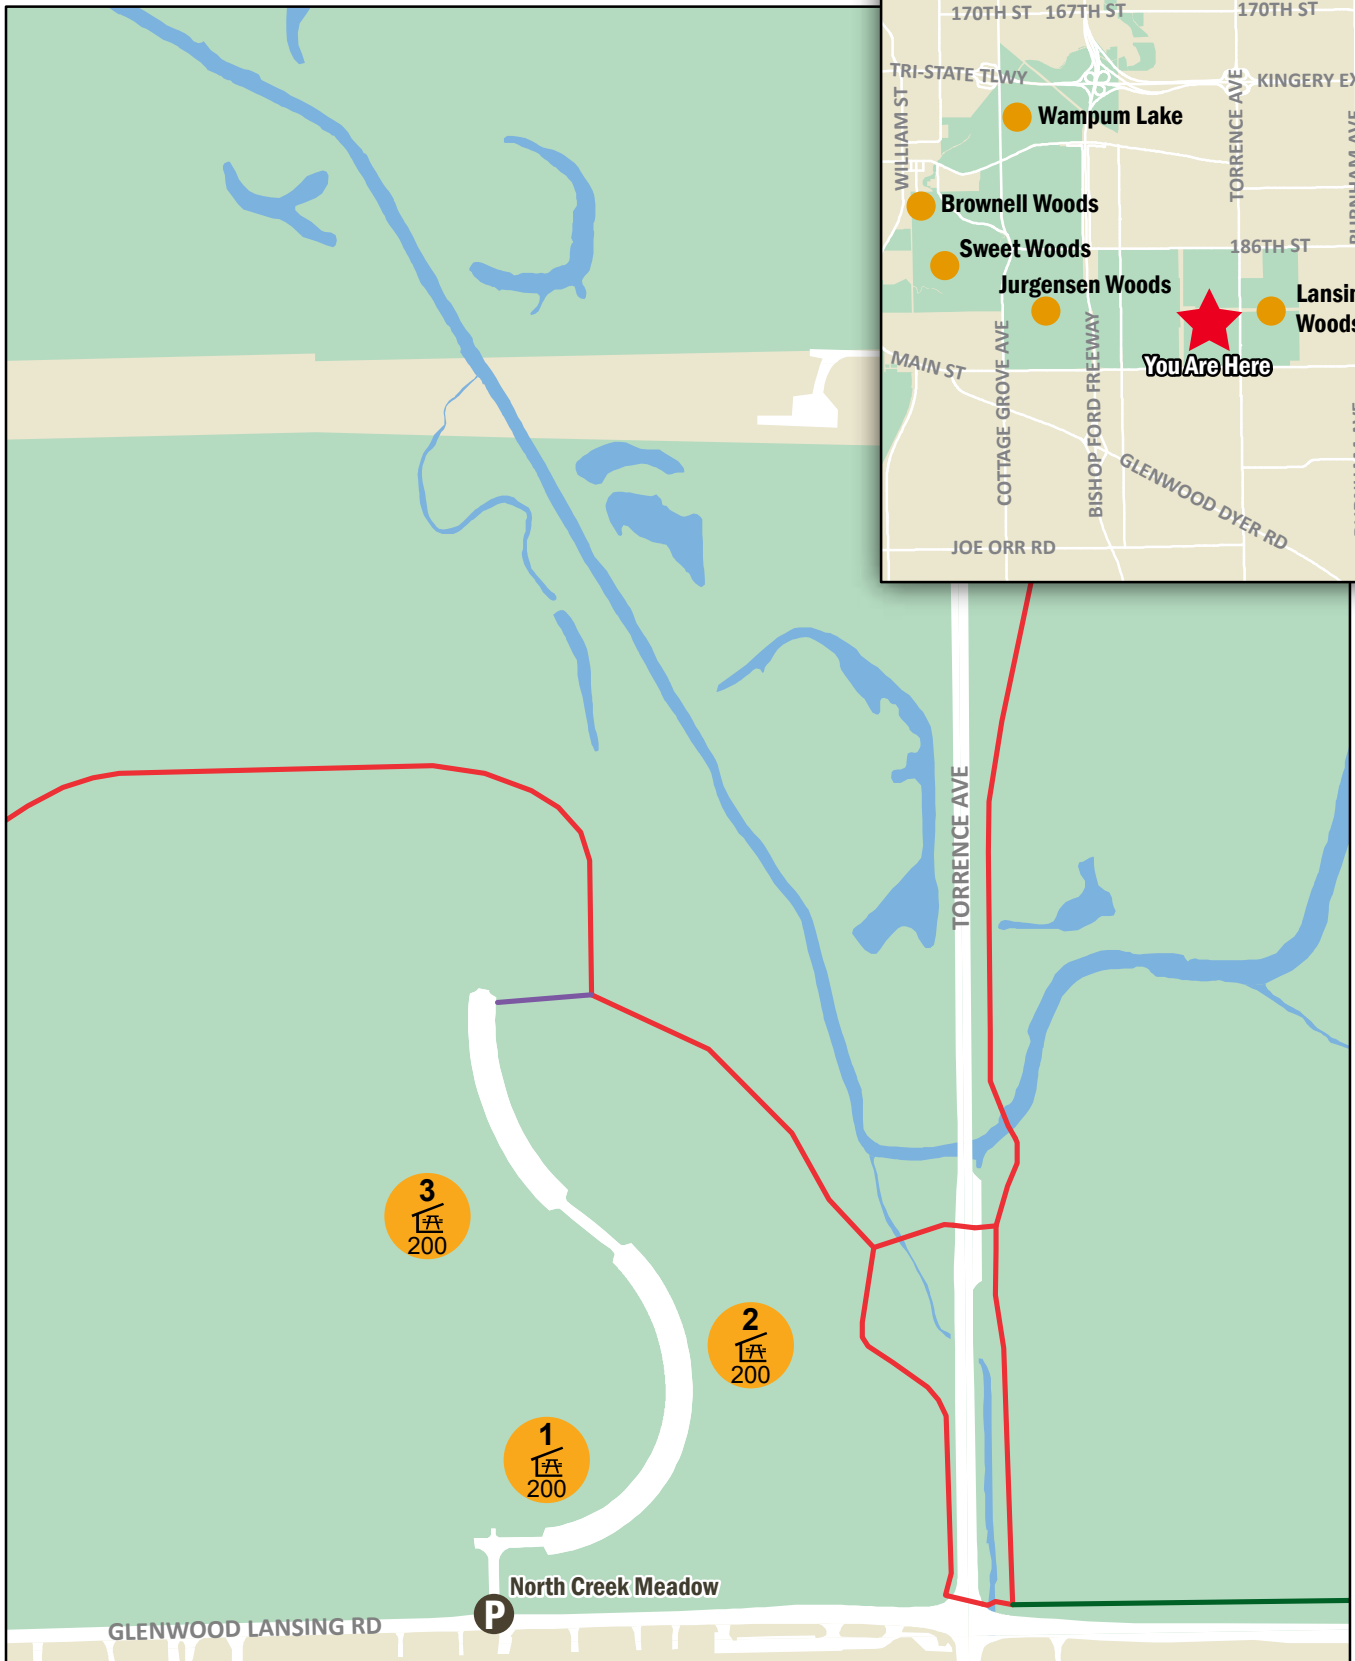

North Creek Meadow

Picnic Groves

Picnic Grove

- 1** Grove Number
- 000** Capacity
- P** Parking Entrance
- Athletic Field
- Accessible Shelter*
- Picnic Shelter
- Paved Trail
- Unpaved Trail

REV 12/20

*Learn more about accessible picnic shelters at fpdcc.com/picnics