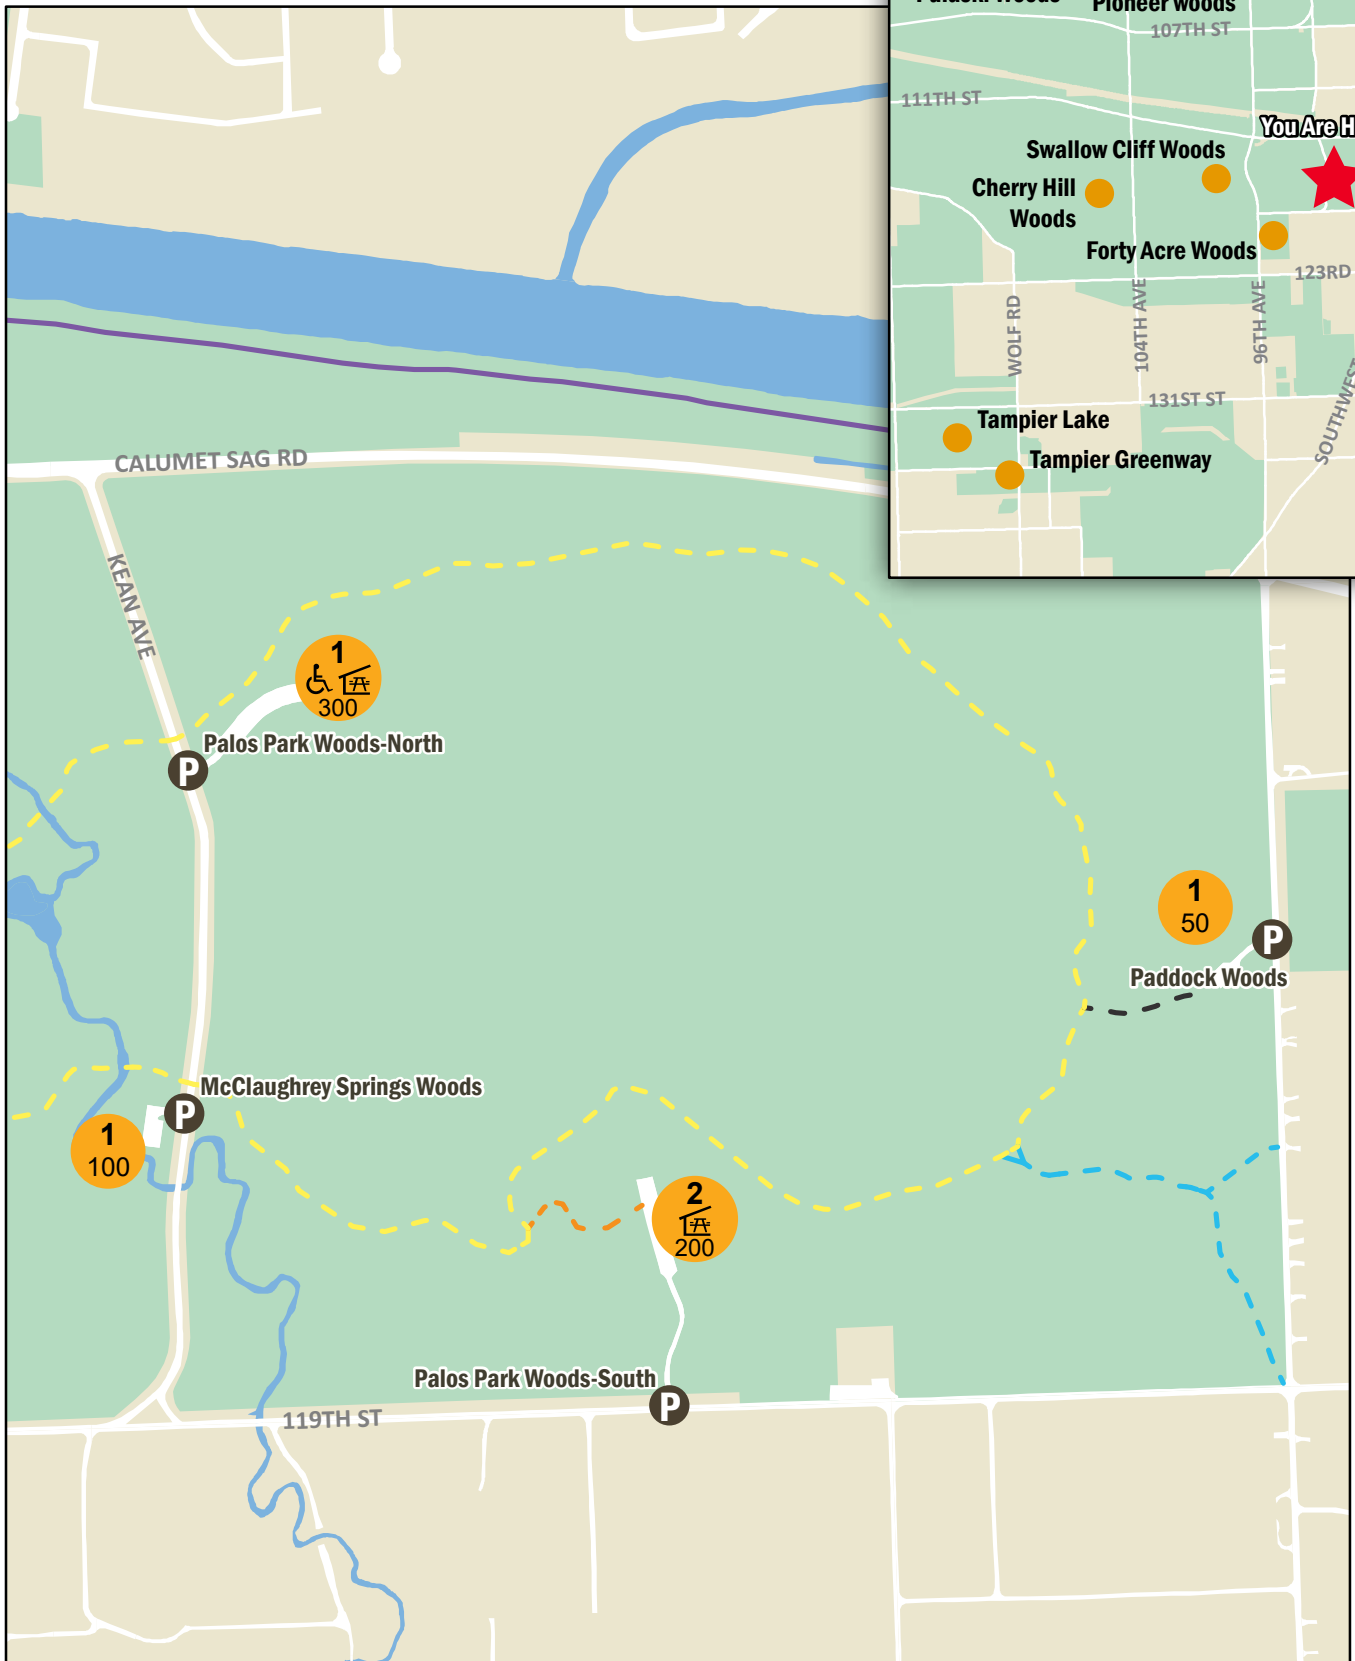

Paddock Woods

Picnic Groves

Picnic Grove

- 1 Grove Number
- 000 Capacity
- P Parking Entrance
- Athletic Field
- Accessible Shelter*
- Picnic Shelter
- Paved Trail
- Unpaved Trail

REV 12/20

*Learn more about accessible picnic shelters at fdcc.com/picnics