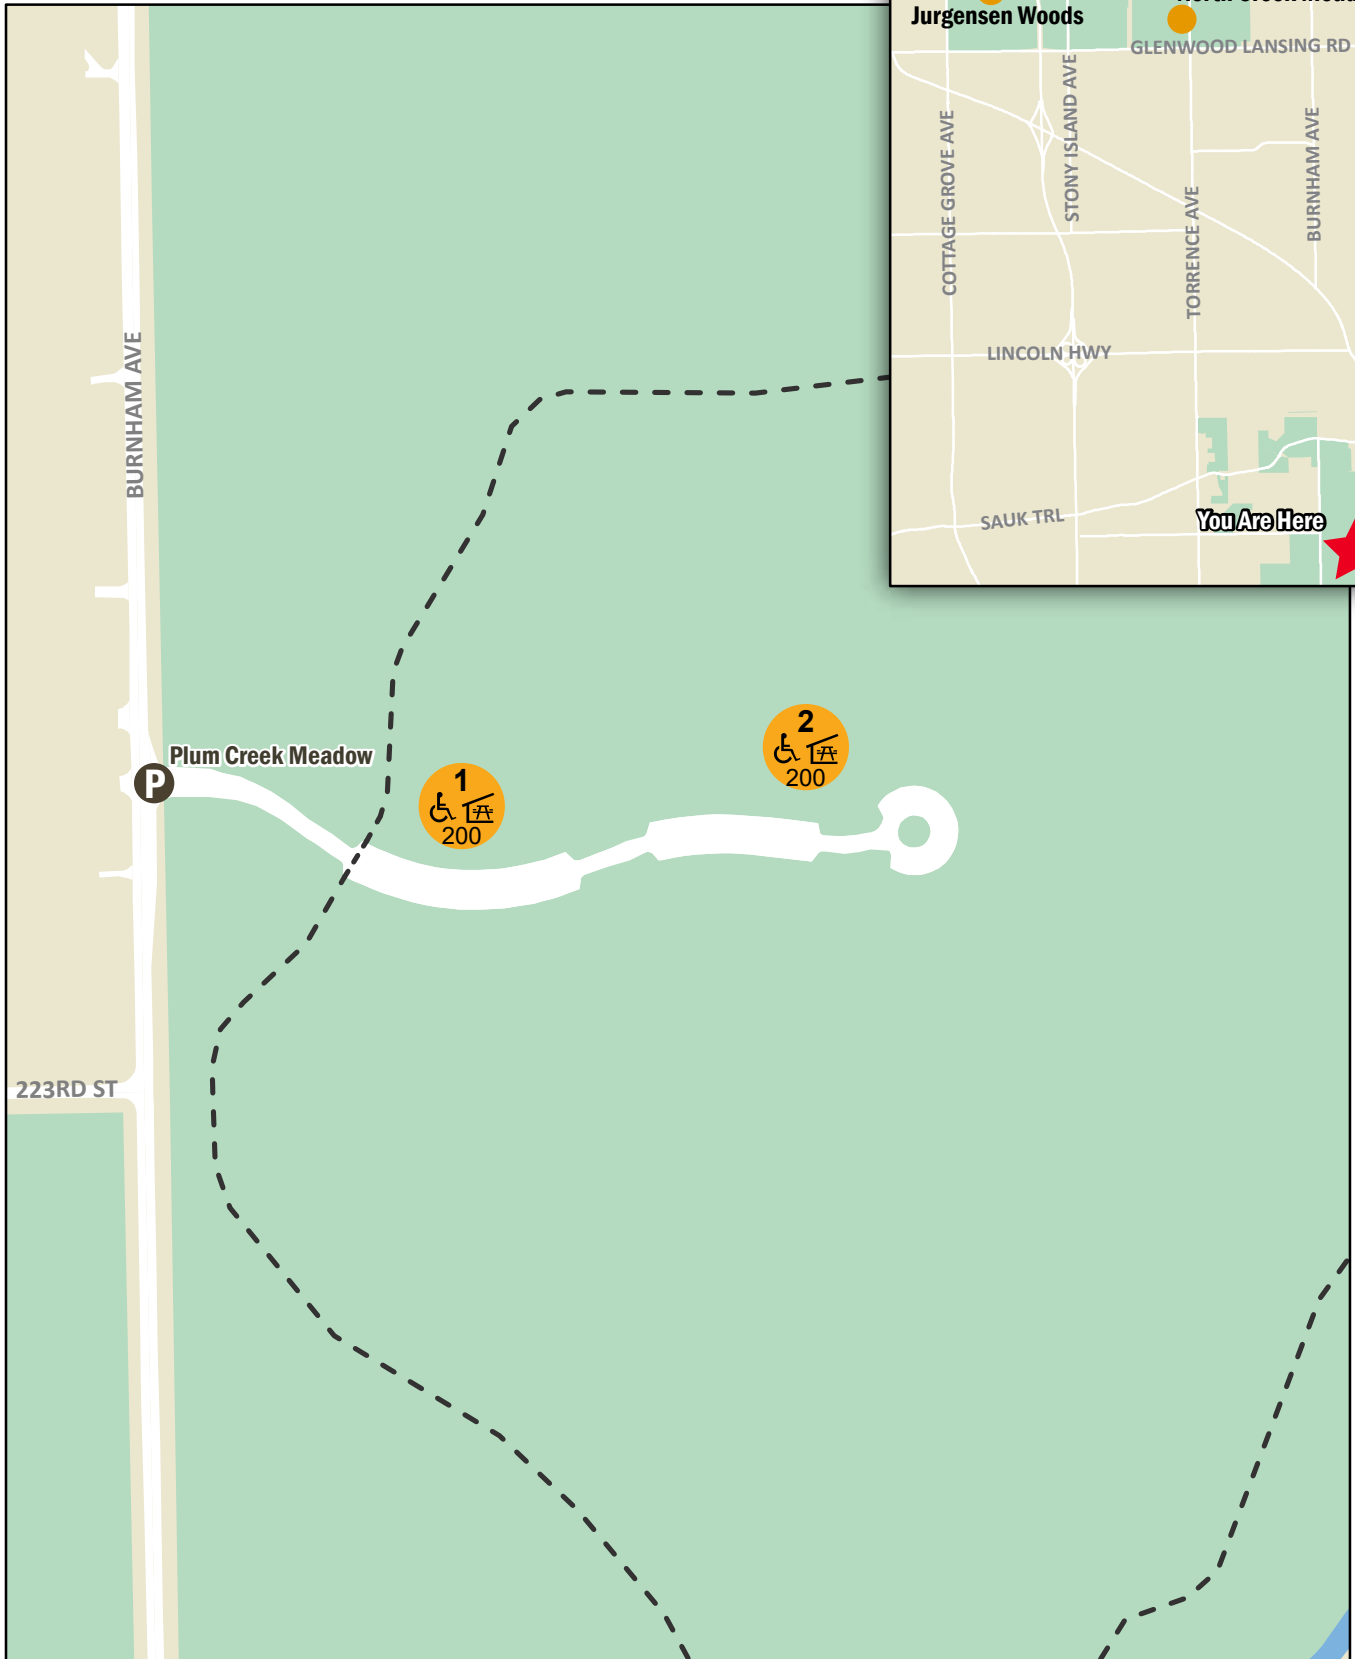

Plum Creek Meadow

Picnic Groves

Picnic Grove

- Grove Number
- Accessible Shelter*
- Capacity
- Picnic Shelter
- Parking Entrance
- Paved Trail
- Athletic Field
- Unpaved Trail

REV 12/20

*Learn more about accessible picnic shelters at fpdcc.com/picnics