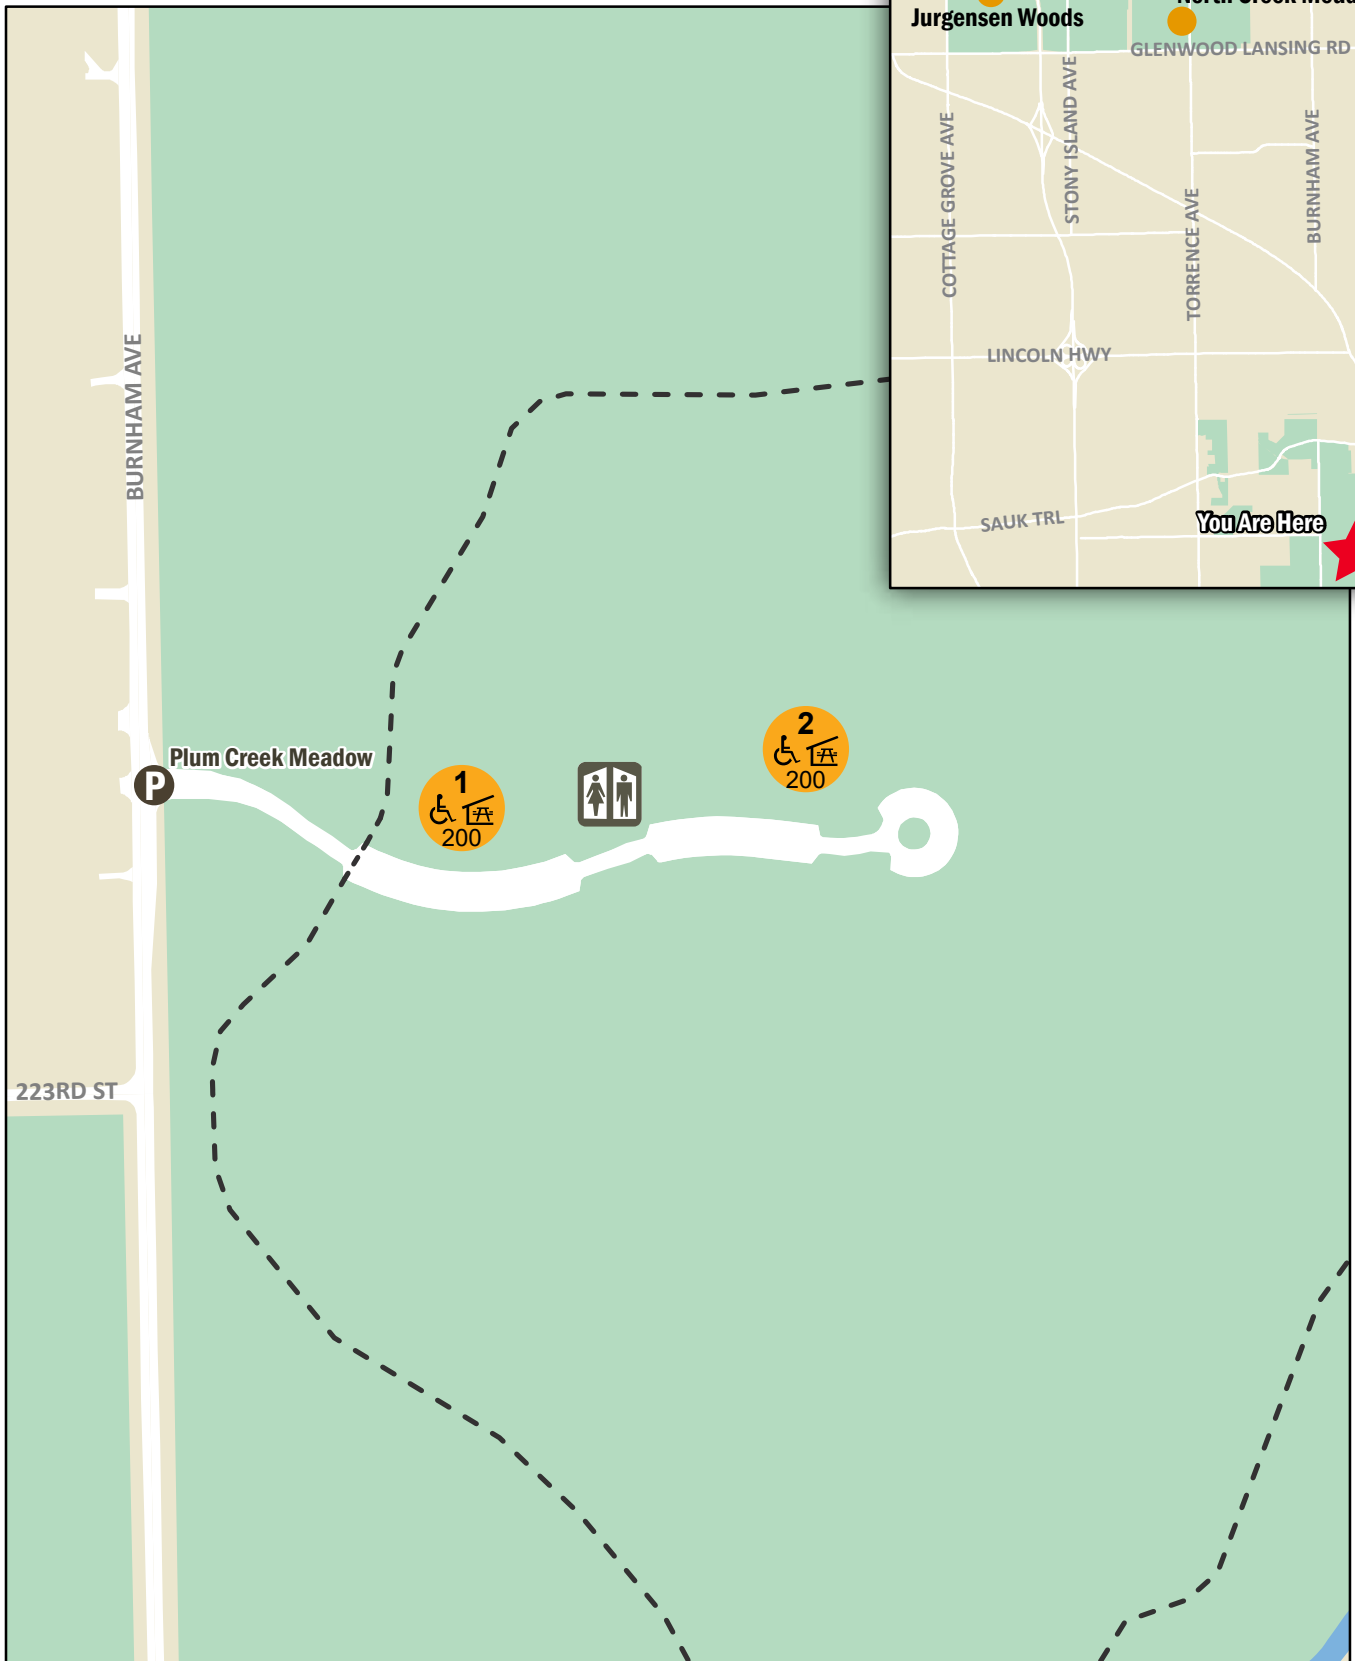

Plum Creek Meadow

Picnic Groves

Picnic Grove

- Grove Number
- Accessible Shelter*
- Picnic Shelter
- Parking Entrance
- Athletic Field
- Paved Trail
- Unpaved Trail
- Comfort Station

REV 12/20

*Learn more about accessible picnic shelters at fpdcc.com/picnics