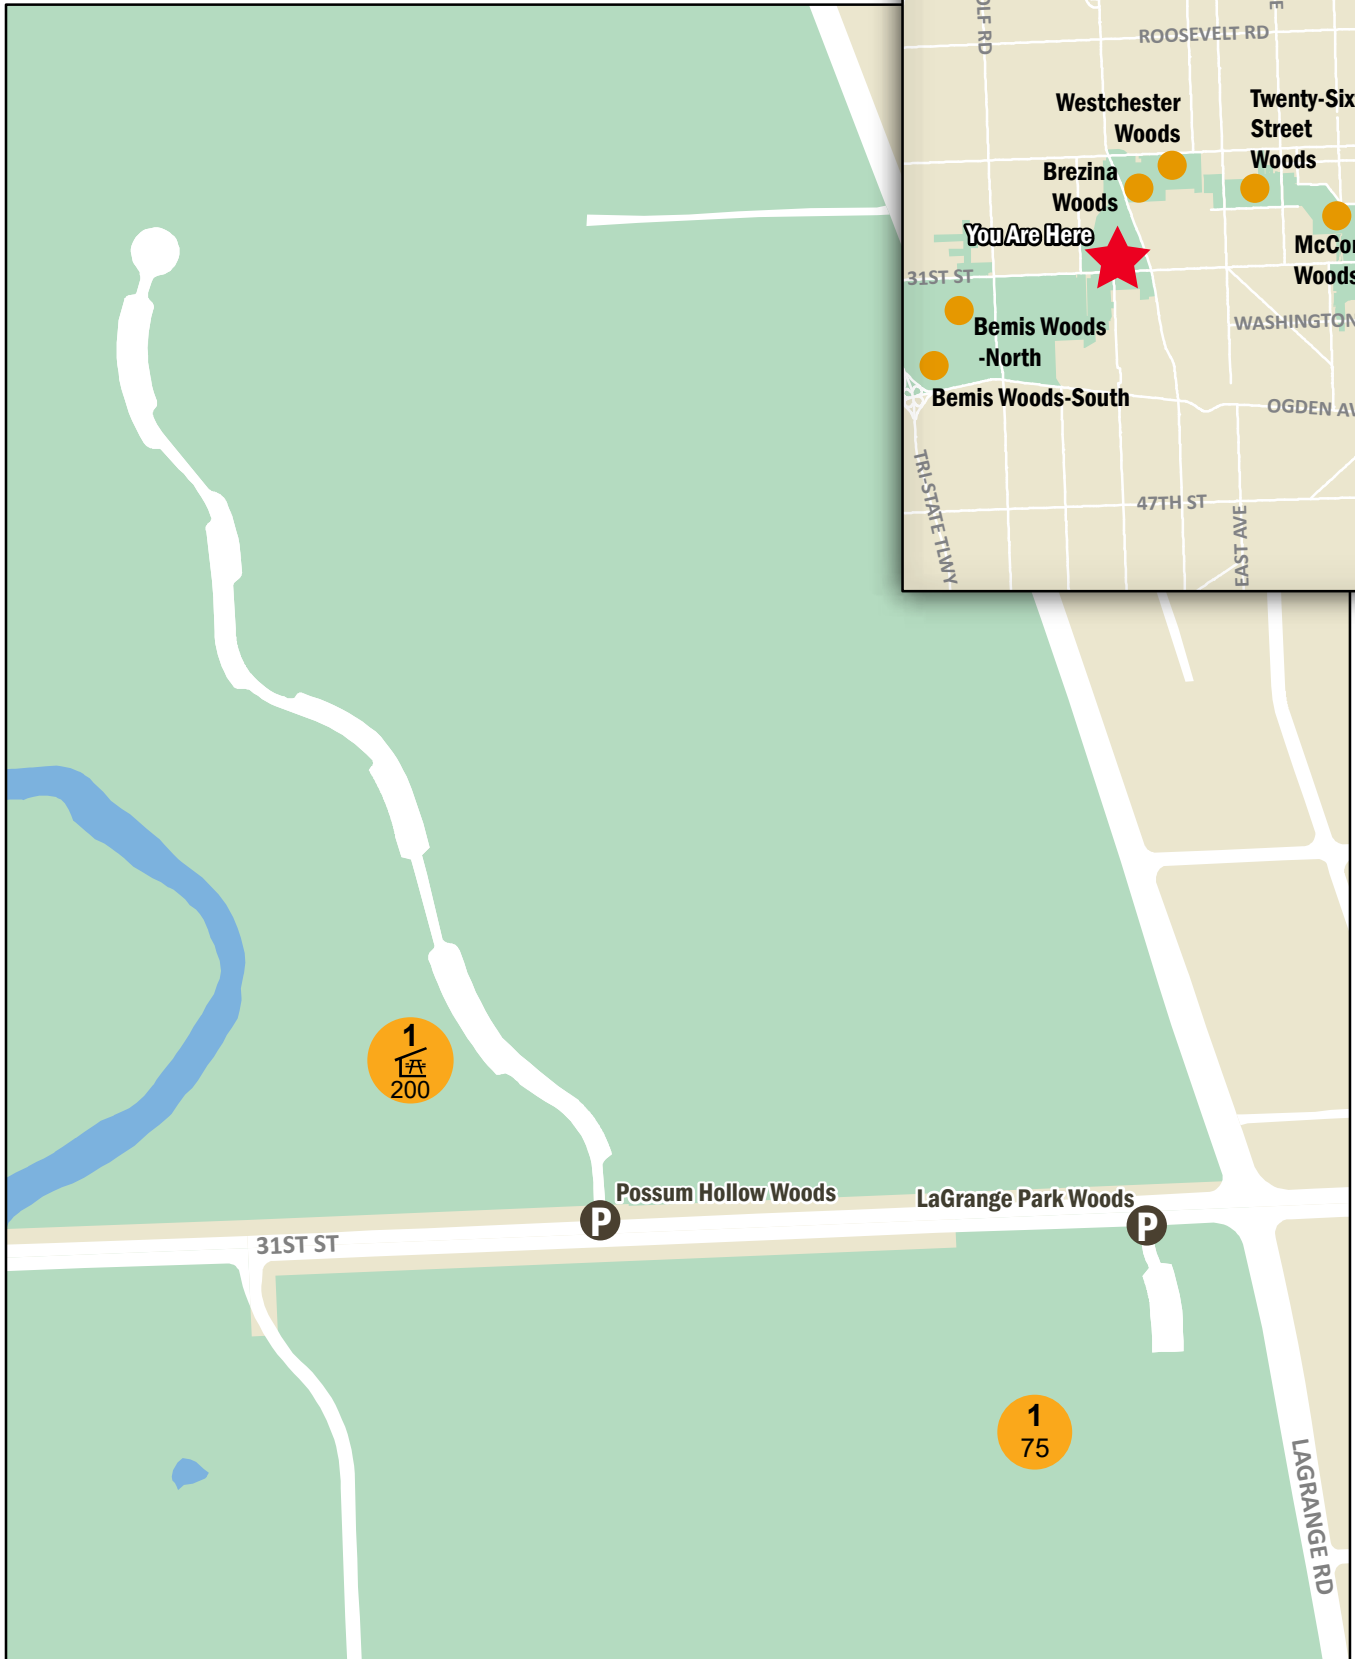

# Possum Hollow Woods

## Picnic Groves

### Picnic Grove

- Grove Number 1 Capacity 200
- Accessible Shelter\*
- Picnic Shelter
- Parking Entrance
- Paved Trail
- Unpaved Trail
- Athletic Field

REV 12/20

\*Learn more about accessible picnic shelters at [fpdccc.com/picnics](http://fpdccc.com/picnics)