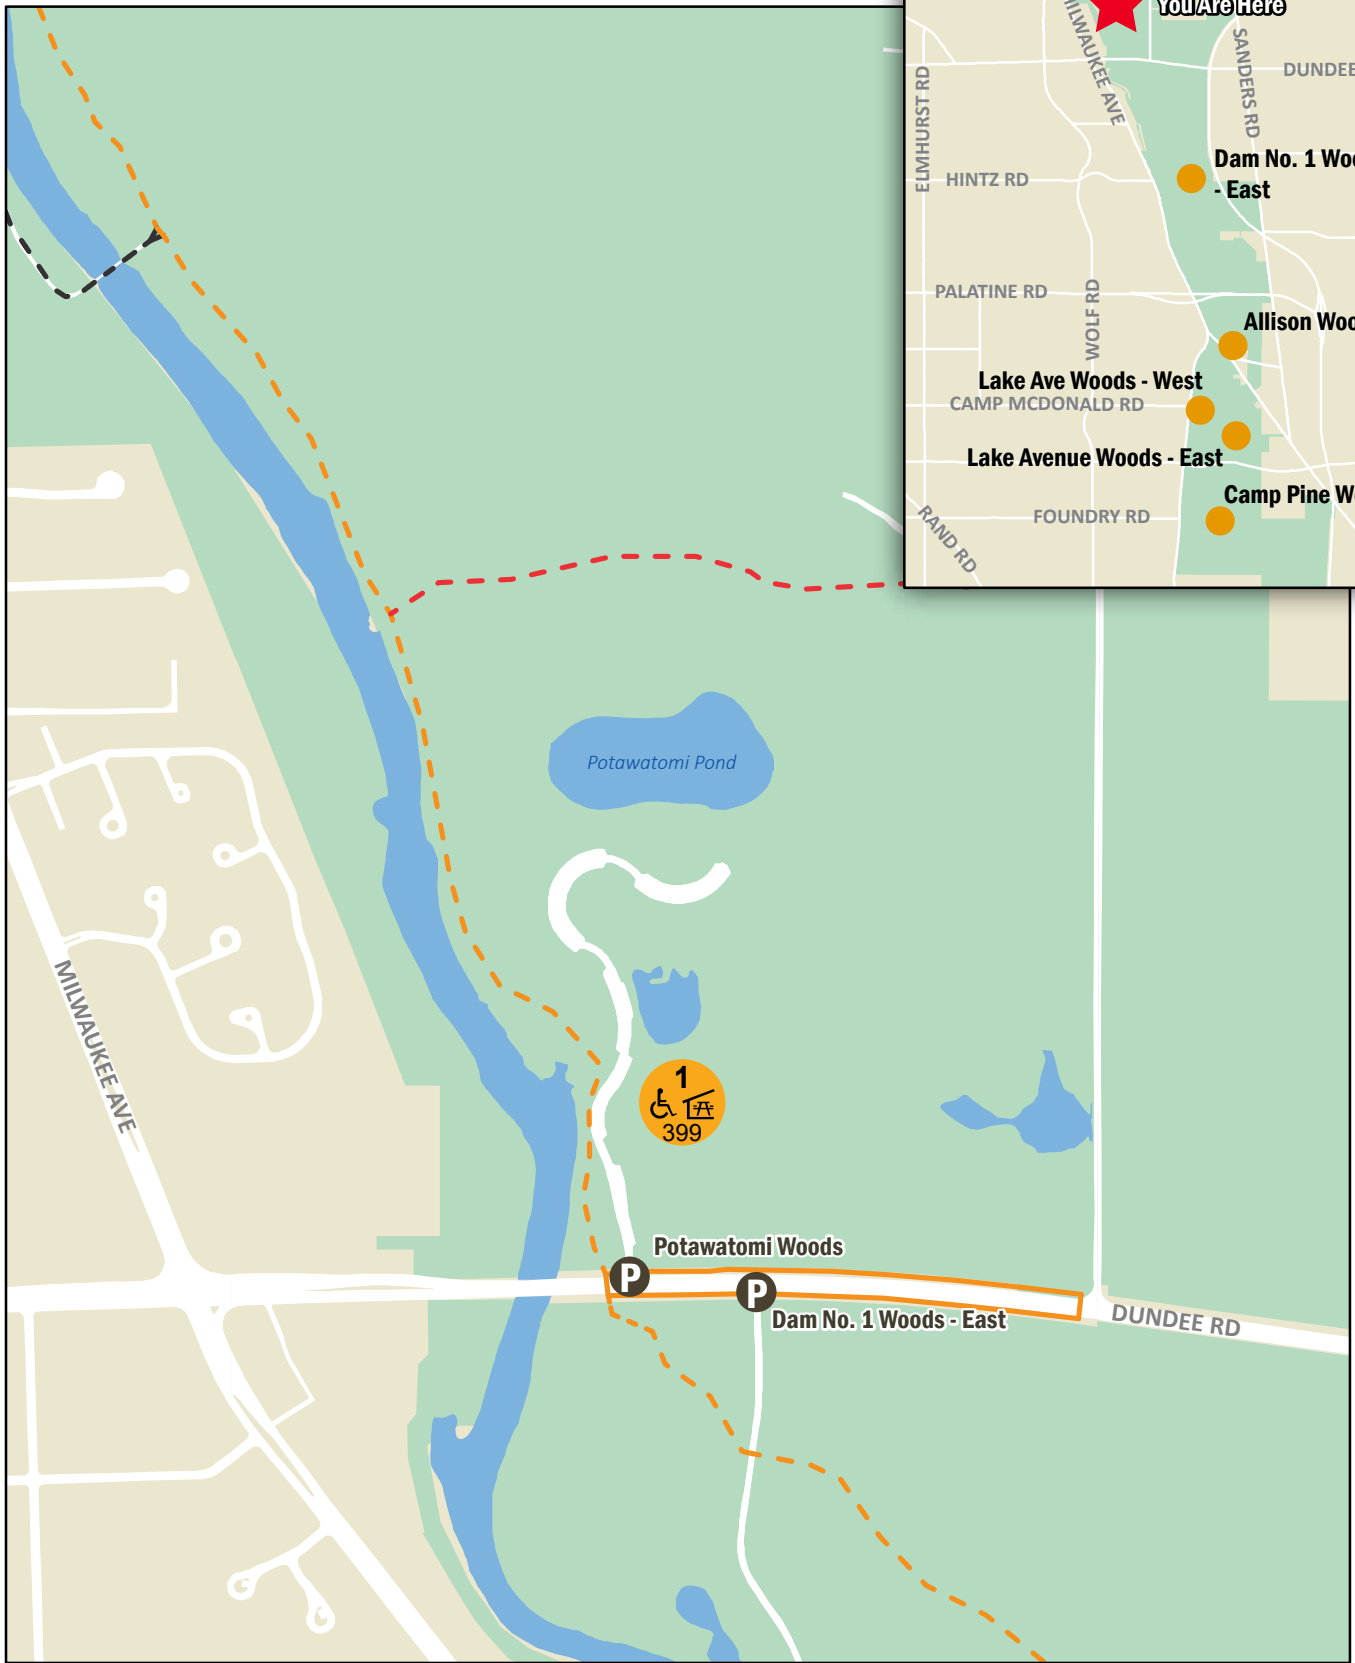

Potawatomi Woods

Picnic Groves

Picnic Grove

-  Grove Number
-  Capacity
-  Parking Entrance
-  Athletic Field
-  Accessible Shelter*
-  Picnic Shelter
-  Paved Trail
-  Unpaved Trail

REV 11/23

*Learn more about accessible picnic shelters at fpdcc.com/picnics