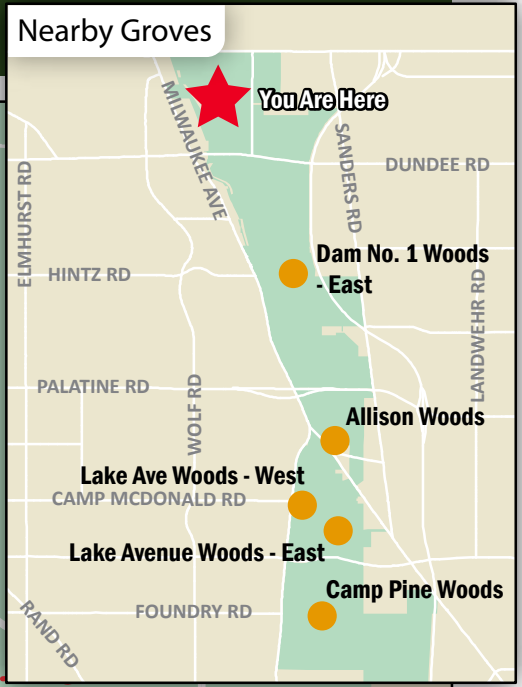

Potawatomi Woods

Picnic Groves

Picnic Grove

-  Grove Number
-  Capacity
-  Parking Entrance
-  Athletic Field
-  Accessible Shelter*
-  Picnic Shelter
-  Paved Trail
-  Unpaved Trail

REV 11/23

*Learn more about accessible picnic shelters at fpdcc.com/picnics