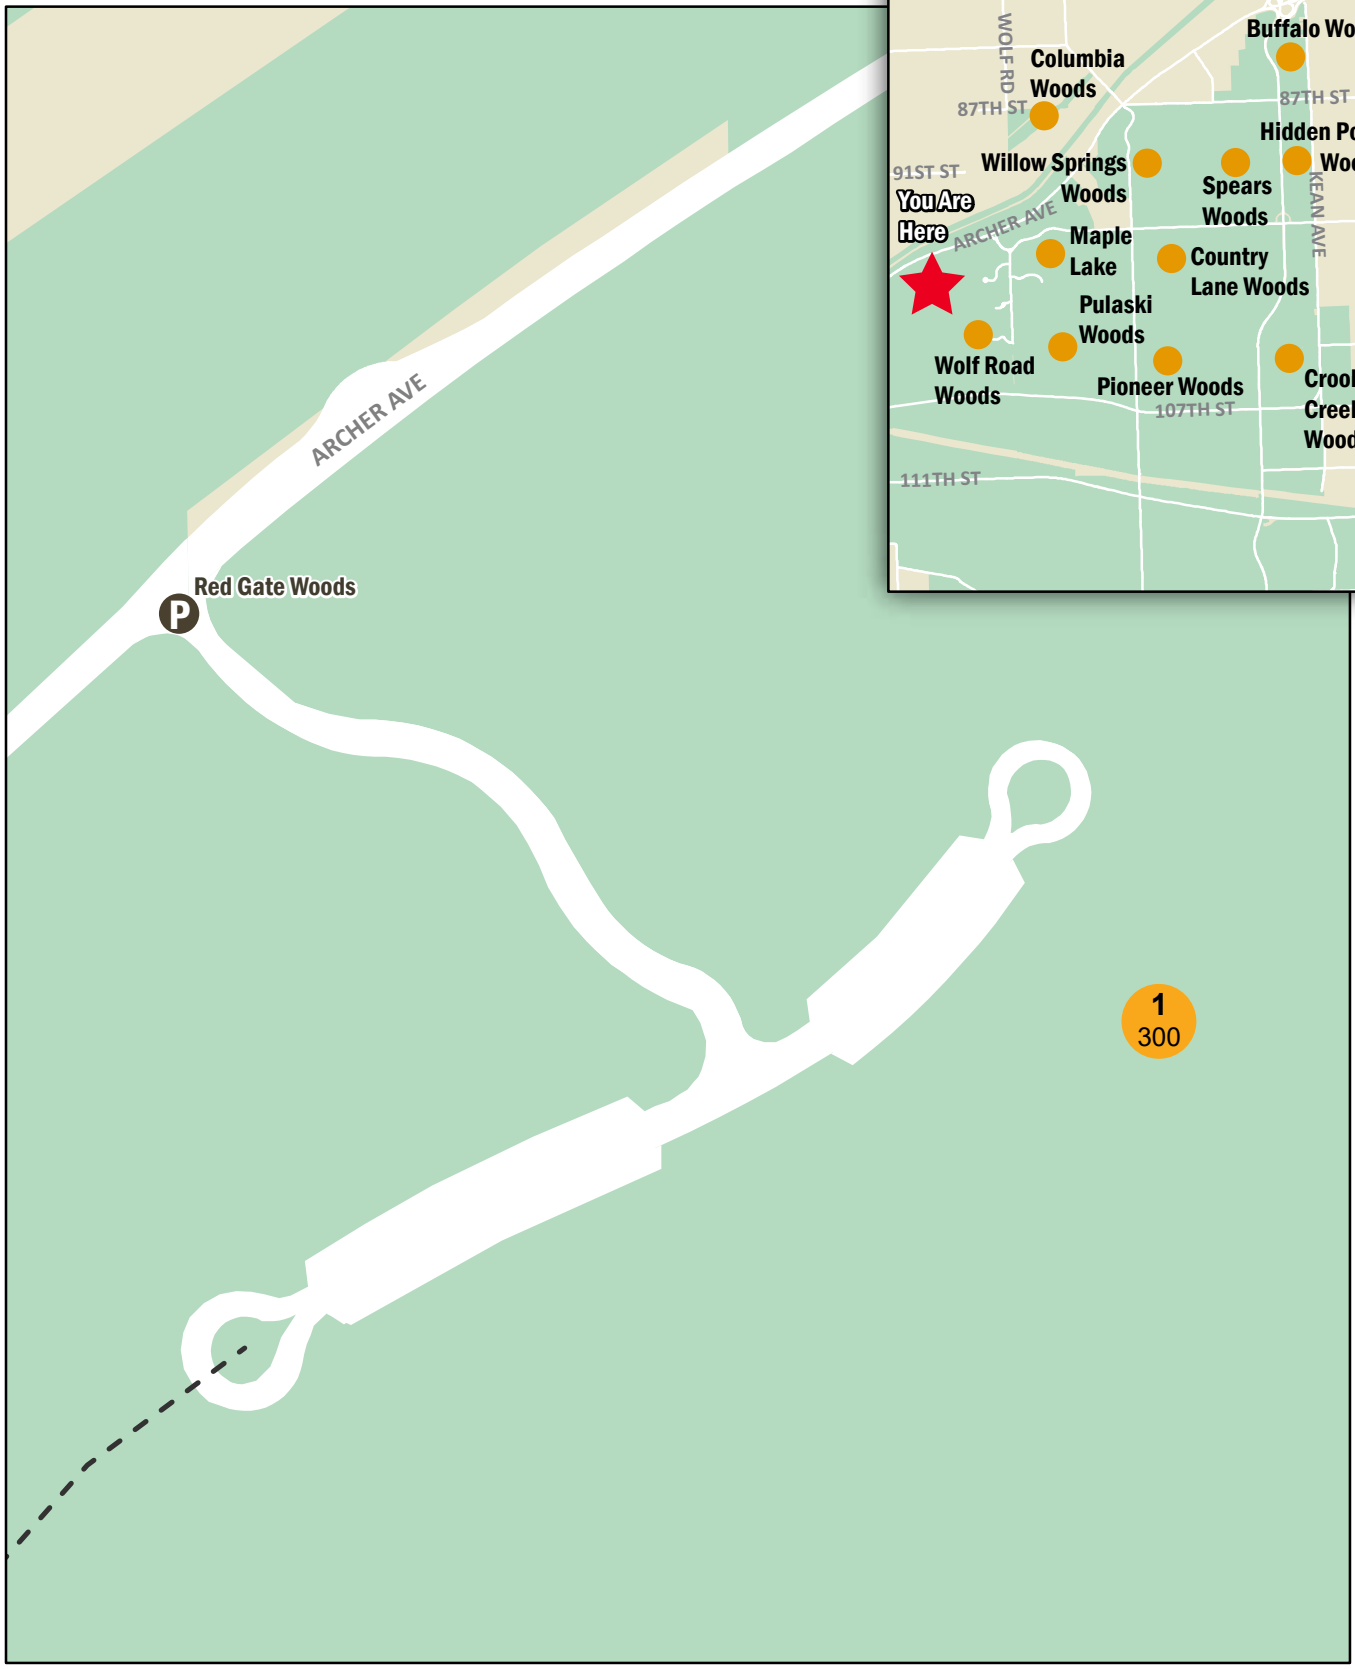

Red Gate Woods

Picnic Groves

- Picnic Grove**
-  Grove Number
 -  Capacity
 -  Parking Entrance
 -  Athletic Field
 -  Accessible Shelter*
 -  Picnic Shelter
 -  Paved Trail
 -  Unpaved Trail

REV 12/20

*Learn more about accessible picnic shelters at fpdcc.com/picnics