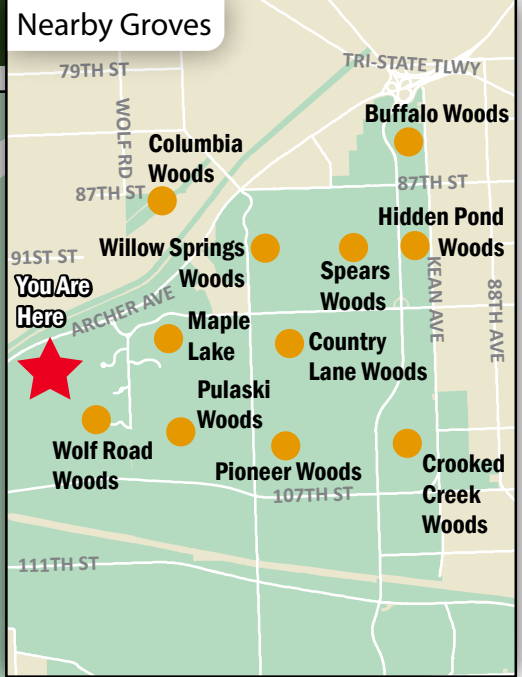

Red Gate Woods

Picnic Groves

- Picnic Grove**
-  Grove Number
 -  Capacity
 -  Parking Entrance
 -  Athletic Field
 -  Accessible Shelter*
 -  Picnic Shelter
 -  Paved Trail
 -  Unpaved Trail

REV 12/20

*Learn more about accessible picnic shelters at fpdcc.com/picnics